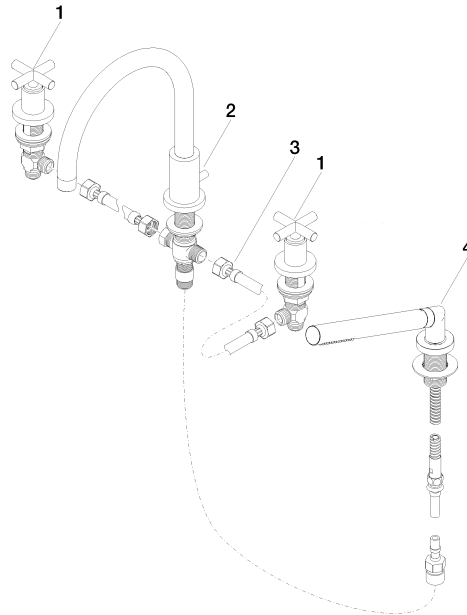

TARA Bath shower set for bath rim or tile edge installation - Brushed Durabross (23kt Gold)

TARA

27 512 892

- spout: circular, air-enriched flow
- max. flow 23.5 l/min at 3 bar flow pressure
- Hand shower: COMPACT RAIN, max. flow rate 6.8 l/min (at 3 bar)
- complete hand shower set with anti-scale system
- 220mm projection
- automatic bath/shower diverter
- height of mixer 290 mm
- height up to aerator 135 mm
- hole diameter spout 32 mm
- hole diameter valve 32 mm
- hole diameter for complete hand shower set 32 mm
- rosette for spout Ø 55mm
- rosette for complete hand shower set Ø 50mm
- rosette for deck valve Ø 55mm
- metal shower hose 2250mm with integrated anti-twist protection

Recommended miscellaneous

Perfecto installation kit - 12 614 970 90

Recommended miscellaneous

Decorative caps for Perfecto - Brushed Durabross (23kt Gold) 12 801 970-28
• 1 pair

27 512 892

Spare parts list

No.	Item Number	Name	Quantity used	Delivery time
1	20 000 892-28	TARA Deck valve clockwise closing cold or hot - Brushed Durabross (23kt Gold)	2	20
2	13 512 892-28	spout	1	-
Spare part can no longer be ordered, please order the replacement item				
3	12 502 970 90	High pressure hose 1/2" x 1/2" x 400 mm -	1	2
4	27 702 979-28	Hand shower set for bath rim or tile edge installation - Brushed Durabross (23kt Gold)	1	20