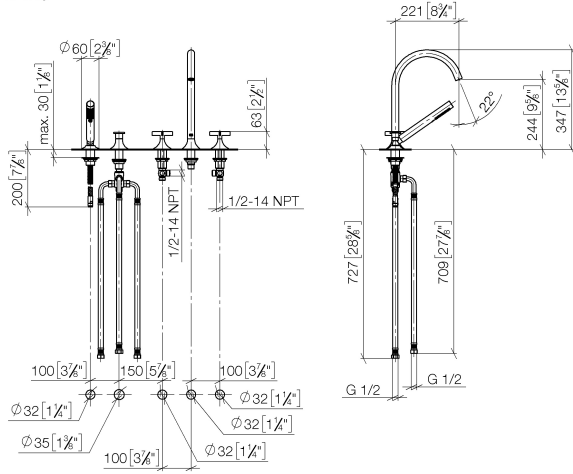

27 522 809

- spout: circular, air-enriched flow
- max. flow 21.5 l/min at 3 bar flow pressure
- Hand shower: COMPACT RAIN, max. flow rate 6.8 l/min (at 3 bar)
- complete hand shower set with anti-scale system
- 220mm projection
- automatic bath/shower diverter
- height of mixer 347 mm
- height up to aerator 244 mm
- hole diameter valve 32 mm
- hole diameter spout 32 mm
- hole diameter for complete hand shower set 32 mm
- rosette for complete hand shower set Ø 60mm
- rosette for spout Ø 60mm
- rosette for deck valve Ø 60mm
- metal shower hose 1750mm with integrated anti-twist protection

Intrinsic protection against back flow.

	Dark Chrome	27 522 809-19
	Chrome	27 522 809-00
	Brushed Platinum	27 522 809-06
	Platinum	27 522 809-08
	Brushed Durabronze (23kt Gold)	27 522 809-28
	Brushed Bronze	27 522 809-42
	Brushed Champagne (22kt Gold)	27 522 809-46
	Champagne (22kt Gold)	27 522 809-47
	Brushed Dark Platinum	27 522 809-99

27 522 809

mm [inches]
M 1:10

Flow rate chart

Certificates

Belgaqua_22_278_2 WRAS_2310008. LGA_29298.
7_4.

27 522 809

Parts for other
finishes can be found
here: [Chrome](#)