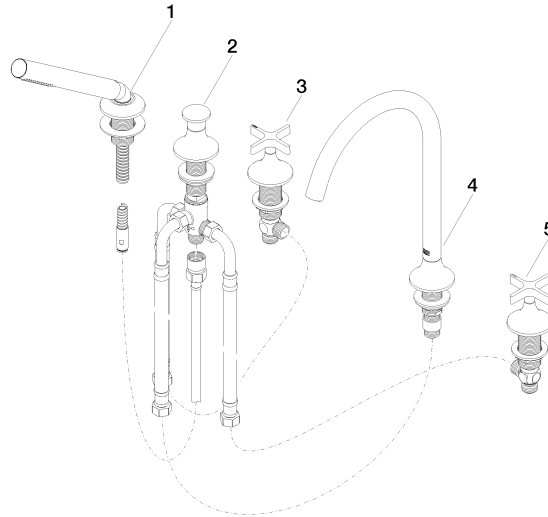

**VAIA Five-hole bath mixer for deck mounting with diverter - Brushed Champagne (22kt Gold)**

VAIA

27 522 809

- spout: circular, air-enriched flow
- max. flow 21.5 l/min at 3 bar flow pressure
- Hand shower: COMPACT RAIN, max. flow rate 6.8 l/min (at 3 bar)
- complete hand shower set with anti-scale system
- 220mm projection
- automatic bath/shower diverter
- height of mixer 347 mm
- height up to aerator 244 mm
- hole diameter valve 32 mm
- hole diameter spout 32 mm
- hole diameter for complete hand shower set 32 mm
- rosette for complete hand shower set Ø 60mm
- rosette for spout Ø 60mm
- rosette for deck valve Ø 60mm
- metal shower hose 1750mm with integrated anti-twist protection

**VAIA Five-hole bath mixer for deck mounting with diverter - Brushed Champagne (22kt Gold)**

VAIA

27 522 809  
mm [inches]  
M 1:10

**Flow rate chart**

**Certificates**

Belgaqua\_22\_278\_2 WRAS\_2310008. LGA\_29298.  
7\_4.

### Spare parts list

No.	Item Number	Name	Quantity used	Delivery time
1	27 702 809-46	VAIA Hand shower set for bath rim or tile edge installation - Brushed Champagne (22kt Gold)	1	30
2	29 140 809-46	VAIA Two-way diverter for bath rim or tile edge installation - Brushed Champagne (22kt Gold)	1	30
3	20 000 808-46	VAIA Deck valve clockwise closing hot - Brushed Champagne (22kt Gold)	1	30
4	13 612 809-46	spout	1	-
Spare part can no longer be ordered, please order the replacement item				
5	20 000 809-46	VAIA Deck valve clockwise closing cold - Brushed Champagne (22kt Gold)	1	30