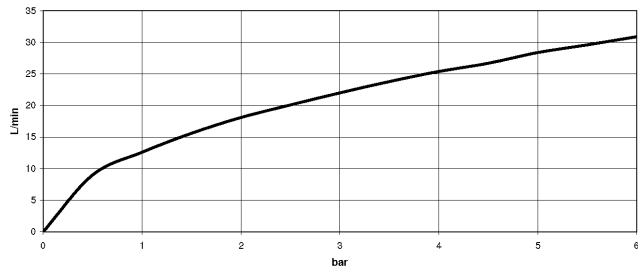

**VAIA Five-hole bath mixer for deck mounting with diverter - Brushed Champagne (22kt Gold)**

VAIA

27 522 809

- spout: circular, air-enriched flow
- max. flow 21.5 l/min at 3 bar flow pressure
- Hand shower: COMPACT RAIN, max. flow rate 6.8 l/min (at 3 bar)
- complete hand shower set with anti-scale system
- 220mm projection
- automatic bath/shower diverter
- height of mixer 347 mm
- height up to aerator 244 mm
- hole diameter valve 32 mm
- hole diameter spout 32 mm
- hole diameter for complete hand shower set 32 mm
- rosette for complete hand shower set Ø 60mm
- rosette for spout Ø 60mm
- rosette for deck valve Ø 60mm
- metal shower hose 1750mm with integrated anti-twist protection

Intrinsic protection against back flow.

	Brushed Champagne (22kt Gold)	27 522 809-46
	Chrome	27 522 809-00
	Brushed Platinum	27 522 809-06
	Platinum	27 522 809-08
	Dark Chrome	27 522 809-19
	Brushed Durabronze (23kt Gold)	27 522 809-28
	Brushed Bronze	27 522 809-42
	Champagne (22kt Gold)	27 522 809-47
	Brushed Dark Platinum	27 522 809-99

**VAIA Five-hole bath mixer for deck mounting with diverter - Brushed Champagne (22kt Gold)**

VAIA

27 522 809  
mm [inches]  
M 1:10

**Flow rate chart**

**Certificates**

Belgaqua\_22\_278\_2 WRAS\_2310008. LGA\_29298.  
7\_4.