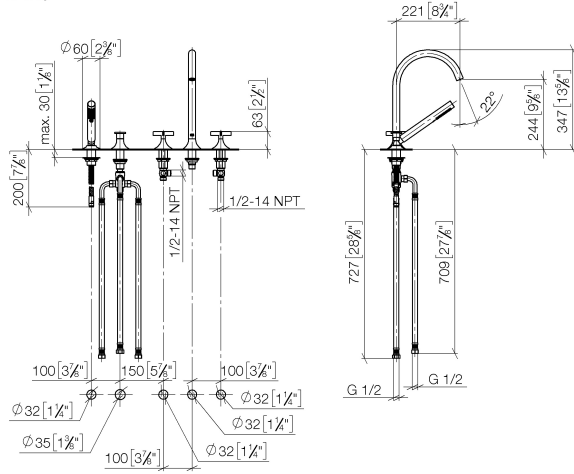

**VAIA Five-hole bath mixer for deck mounting with diverter - Brushed Champagne (22kt Gold)**

VAIA

27 522 809

- spout: circular, air-enriched flow
- max. flow 21.5 l/min at 3 bar flow pressure
- Hand shower: COMPACT RAIN, max. flow rate 6.8 l/min (at 3 bar)
- complete hand shower set with anti-scale system
- 220mm projection
- automatic bath/shower diverter
- height of mixer 347 mm
- height up to aerator 244 mm
- hole diameter valve 32 mm
- hole diameter spout 32 mm
- hole diameter for complete hand shower set 32 mm
- rosette for complete hand shower set Ø 60mm
- rosette for spout Ø 60mm
- rosette for deck valve Ø 60mm
- metal shower hose 1750mm with integrated anti-twist protection

Intrinsic protection against back flow.

	Brushed Champagne (22kt Gold)	27 522 809-46
	Chrome	27 522 809-00
	Brushed Platinum	27 522 809-06
	Platinum	27 522 809-08
	Dark Chrome	27 522 809-19
	Brushed Durabronze (23kt Gold)	27 522 809-28
	Brushed Bronze	27 522 809-42
	Champagne (22kt Gold)	27 522 809-47
	Brushed Dark Platinum	27 522 809-99

**VAIA Five-hole bath mixer for deck mounting with diverter - Brushed Champagne (22kt Gold)**

VAIA

27 522 809  
mm [inches]  
M 1:10

**Flow rate chart**

**Certificates**

Belgaqua\_22\_278\_2 WRAS\_2310008. LGA\_29298.  
7\_4.

### Spare parts list

No.	Item Number	Name	Quantity used	Delivery time
1	27 702 809-46	VAIA Hand shower set for bath rim or tile edge installation - Brushed Champagne (22kt Gold)	1	30
2	29 140 809-46	VAIA Two-way diverter for bath rim or tile edge installation - Brushed Champagne (22kt Gold)	1	30
3	20 000 808-46	VAIA Deck valve clockwise closing hot - Brushed Champagne (22kt Gold)	1	30
4	13 612 809-46	spout	1	-
Spare part can no longer be ordered, please order the replacement item				
5	20 000 809-46	VAIA Deck valve clockwise closing cold - Brushed Champagne (22kt Gold)	1	30