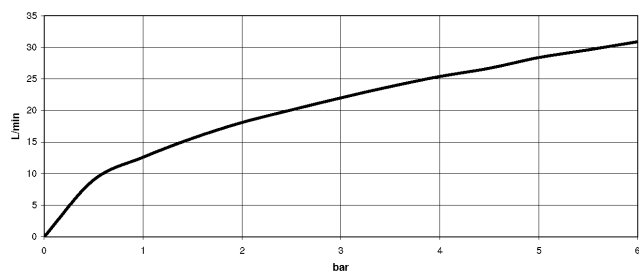

## VAIA Five-hole bath mixer for deck mounting with diverter - Chrome

27 522 819 Product version from 3/13/2017

- spout: circular, air-enriched flow
- max. flow 21.5 l/min at 3 bar flow pressure
- Hand shower: COMPACT RAIN, max. flow rate 6.8 l/min (at 3 bar)
- complete hand shower set with anti-scale system
- automatic bath/shower diverter
- 220mm projection
- height of mixer 347 mm
- height up to aerator 244 mm
- hole diameter spout 32 mm
- hole diameter valve 32 mm
- hole diameter for complete hand shower set 32 mm
- rosette for spout Ø 60mm
- rosette for complete hand shower set Ø 60mm
- rosette for deck valve Ø 60mm
- metal shower hose 1750mm with integrated anti-twist protection
- WRAS

Intrinsic protection against back flow.

	Chrome	27 522 819-00
	Brushed Platinum	27 522 819-06
	Platinum	27 522 819-08
	Dark Chrome	27 522 819-19
	Brushed Durabronze (23kt Gold)	27 522 819-28
	Brushed Bronze	27 522 819-42
	Brushed Champagne (22kt Gold)	27 522 819-46
	Champagne (22kt Gold)	27 522 819-47
	Brushed Dark Platinum	27 522 819-99

### Flow rate chart