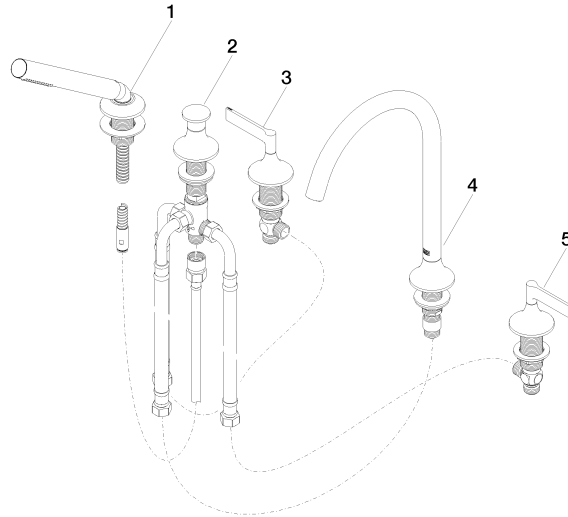

## VAIA Five-hole bath mixer for deck mounting with diverter - Chrome

27 522 819 Product version from 3/13/2017

- spout: circular, air-enriched flow
- max. flow 21.5 l/min at 3 bar flow pressure
- Hand shower: COMPACT RAIN, max. flow rate 6.8 l/min (at 3 bar)
- complete hand shower set with anti-scale system
- automatic bath/shower diverter
- 220mm projection
- height of mixer 347 mm
- height up to aerator 244 mm
- hole diameter spout 32 mm
- hole diameter valve 32 mm
- hole diameter for complete hand shower set 32 mm
- rosette for spout Ø 60mm
- rosette for complete hand shower set Ø 60mm
- rosette for deck valve Ø 60mm
- metal shower hose 1750mm with integrated anti-twist protection
- WRAS

## VAIA Five-hole bath mixer for deck mounting with diverter - Chrome

---

27 522 819 Product version from 3/13/2017

### Certificates

---

IAPMO\_4976

Belgaqua\_22\_278\_2 WRAS\_2310

LGA\_29

**VAIA Five-hole bath mixer for deck mounting with diverter - Chrome**

27 522 819 Product version from 3/13/2017

Parts for other finishes can be found here: [Brushed Platinum](#)

**Spare parts list**

No.	Item Number	Name	Quantity used	Delivery time
1	27 702 809-00	VAIA Hand shower set for bath rim or tile edge installation - Chrome	1	10
2	29 140 809-00	VAIA Two-way diverter for bath rim or tile edge installation - Chrome	1	10
3	20 000 818-00	VAIA Deck valve clockwise closing hot - Chrome	1	-
Spare part can no longer be ordered, please order the replacement item				
4	13 612 809-00	VAIA Bath spout without diverter for deck mounting - Chrome	1	-
Spare part can no longer be ordered, please order the replacement item				
5	20 000 819-00	VAIA Deck valve anti-clockwise closing cold - Chrome	1	-
Spare part can no longer be ordered, please order the replacement item				