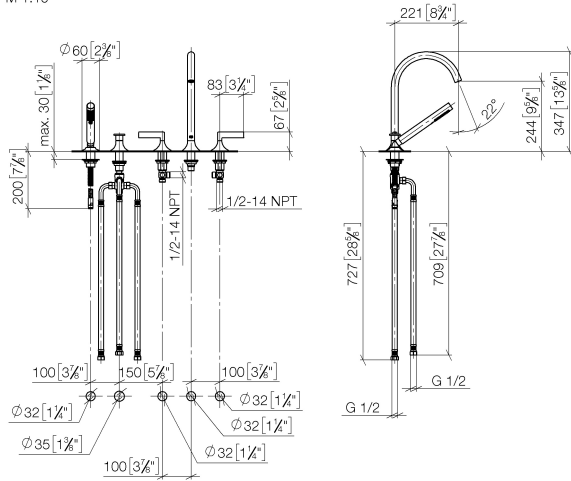

## VAIA Five-hole bath mixer for deck mounting with diverter - Chrome

27 522 819 Product version from 3/13/2017

- spout: circular, air-enriched flow
- max. flow 21.5 l/min at 3 bar flow pressure
- Hand shower: COMPACT RAIN, max. flow rate 6.8 l/min (at 3 bar)
- complete hand shower set with anti-scale system
- automatic bath/shower diverter
- 220mm projection
- height of mixer 347 mm
- height up to aerator 244 mm
- hole diameter spout 32 mm
- hole diameter valve 32 mm
- hole diameter for complete hand shower set 32 mm
- rosette for spout Ø 60mm
- rosette for complete hand shower set Ø 60mm
- rosette for deck valve Ø 60mm
- metal shower hose 1750mm with integrated anti-twist protection
- WRAS

Intrinsic protection against back flow.

	Chrome	27 522 819-00
	Brushed Platinum	27 522 819-06
	Platinum	27 522 819-08
	Dark Chrome	27 522 819-19
	Brushed Durabronze (23kt Gold)	27 522 819-28
	Brushed Bronze	27 522 819-42
	Brushed Champagne (22kt Gold)	27 522 819-46
	Champagne (22kt Gold)	27 522 819-47
	Brushed Dark Platinum	27 522 819-99

## VAIA Five-hole bath mixer for deck mounting with diverter - Chrome

27 522 819 Product version from 3/13/2017

mm [inches]  
M 1:10

### Flow rate chart