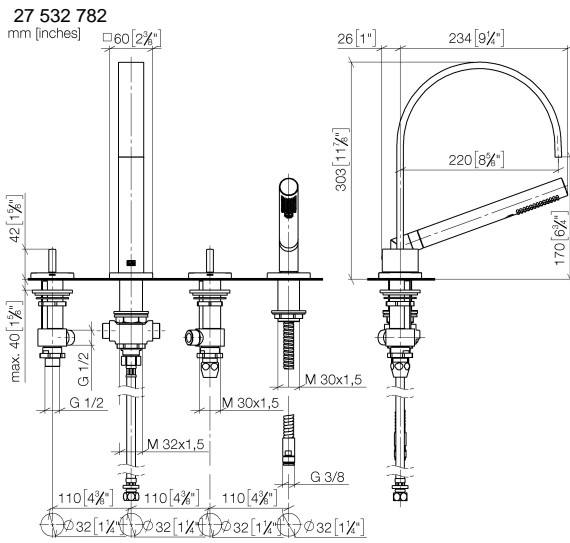

# MEM Bath shower set for bath rim or tile edge installation - Brushed Durabross (23kt Gold)

MEM

27 532 782

- 220mm projection
- spout: rectangular normal flow
- max. flow 27.3 l/min at 3 bar flow pressure
- Hand shower: COMPACT RAIN, max. flow rate 6.8 l/min (at 3 bar)
- complete hand shower set with anti-scale system
- automatic bath/shower diverter
- height of mixer 300 mm
- height up to aerator 170 mm
- hole diameter valve 32 mm
- hole diameter spout 32 mm
- hole diameter for complete hand shower set 32 mm
- rosette for spout 60 x 60mm
- rosette for complete hand shower set 60 x 60mm
- rosette for deck valve 60 x 60mm
- metal shower hose 1750mm with integrated anti-twist protection
- WRAS 1711017

## Recommended miscellaneous

**Decorative caps for Perfecto - Brushed Durabross (23kt Gold)** 12 801 970-28  
 • 1 pair

**Flow rate chart**

**Certificates**

WRAS\_2306058.      LGA\_9681.      Belgaqua\_21-026-27\_4.

27 532 782

**Spare parts list**

| No.  | Item Number   | Name   | Quantity used | Delivery time |
|--|---------------|--|---------------|---------------|
| 1  | 20 000 783-28 | MEM Deck valve anti-clockwise closing hot - Brushed Durabronz (23kt Gold)              | 1             | 20            |
| 2  | 13 512 782-28 | spout  | 1             | -             |
| Spare part can no longer be ordered, please order the replacement item |               |  |               |               |
| 3  | 12 502 970 90 | High pressure hose 1/2" x 1/2" x 400 mm -  | 1             | 2             |
| 4  | 20 000 782-28 | MEM Deck valve clockwise closing cold - Brushed Durabronz (23kt Gold)                  | 1             | 20            |
| 5  | 27 702 980-28 | Hand shower set for bath rim or tile edge installation - Brushed Durabronz (23kt Gold) | 1             | 20            |