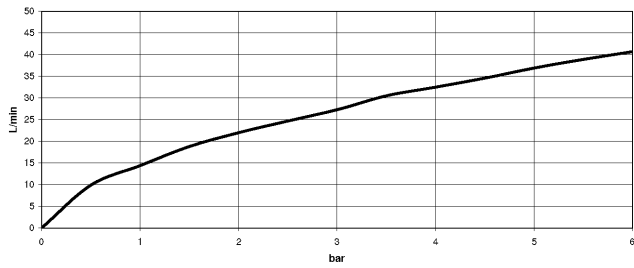

Flow rate chart

Certificates

WRAS_2306058.   LGA_9681.   Belgaqua_21-026-27_4.