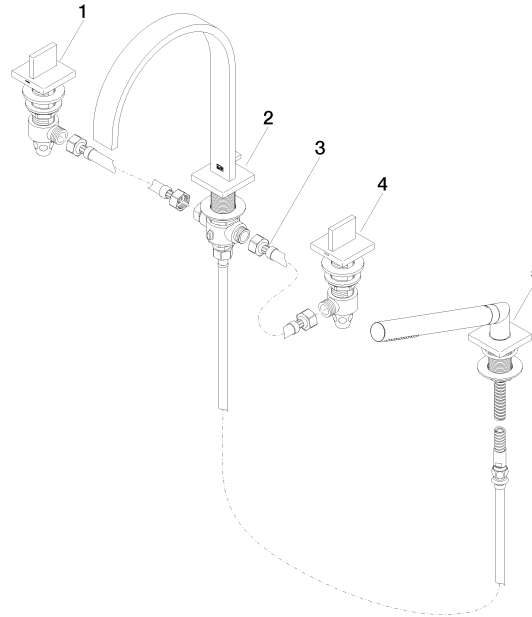

# MEM Bath shower set for bath rim or tile edge installation - Brushed Durabross (23kt Gold)

MEM

27 532 782

- 220mm projection
- spout: rectangular normal flow
- max. flow 27.3 l/min at 3 bar flow pressure
- Hand shower: COMPACT RAIN, max. flow rate 6.8 l/min (at 3 bar)
- complete hand shower set with anti-scale system
- automatic bath/shower diverter
- height of mixer 300 mm
- height up to aerator 170 mm
- hole diameter valve 32 mm
- hole diameter spout 32 mm
- hole diameter for complete hand shower set 32 mm
- rosette for spout 60 x 60mm
- rosette for complete hand shower set 60 x 60mm
- rosette for deck valve 60 x 60mm
- metal shower hose 1750mm with integrated anti-twist protection
- WRAS 1711017

## Recommended miscellaneous

**Decorative caps for Perfecto - Brushed Durabross (23kt Gold)** 12 801 970-28  
 • 1 pair

**Flow rate chart**

**Certificates**

WRAS\_2306058.      LGA\_9681.      Belgaqua\_21-026-27\_4.

27 532 782

**Spare parts list**

| No.  | Item Number   | Name   | Quantity used | Delivery time |
|--|---------------|--|---------------|---------------|
| 1  | 20 000 783-28 | MEM Deck valve anti-clockwise closing hot - Brushed Durabronz (23kt Gold)              | 1             | 20            |
| 2  | 13 512 782-28 | spout  | 1             | -             |
| Spare part can no longer be ordered, please order the replacement item |               |  |               |               |
| 3  | 12 502 970 90 | High pressure hose 1/2" x 1/2" x 400 mm -  | 1             | 2             |
| 4  | 20 000 782-28 | MEM Deck valve clockwise closing cold - Brushed Durabronz (23kt Gold)                  | 1             | 20            |
| 5  | 27 702 980-28 | Hand shower set for bath rim or tile edge installation - Brushed Durabronz (23kt Gold) | 1             | 20            |