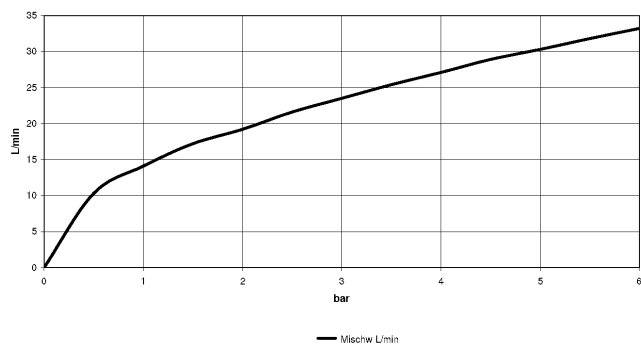

Flow rate chart

Certificates

LGA_38411.

WRAS_2207041.