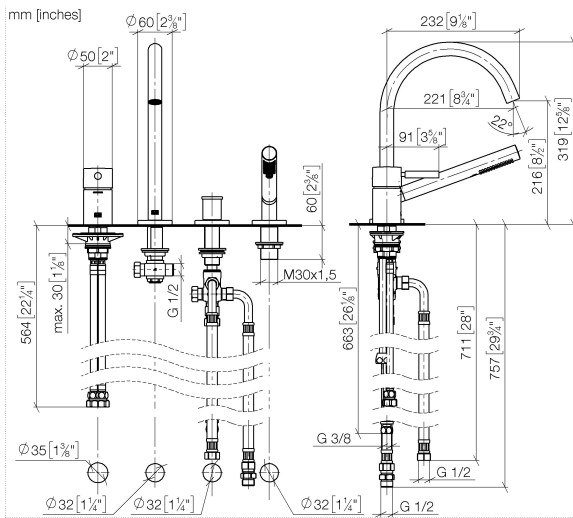

27 632 661

- spout: circular, air-enriched flow
- max. flow 23.5 l/min at 3 bar flow pressure
- Hand shower: COMPACT RAIN, max. flow rate 6.8 l/min (at 3 bar)
- complete hand shower set with anti-scale system
- automatic bath/shower diverter
- 221mm projection
- height of mixer 319 mm
- height up to aerator 216 mm
- hole diameter spout 35 mm
- hole diameter single-lever mixer 35 mm
- hole diameter for complete hand shower set 32 mm
- rosette for spout Ø 60mm
- rosette for single-lever mixer Ø 55mm
- rosette for complete hand shower set Ø 60mm
- metal shower hose 1750mm with integrated anti-twist protection

**Recommended miscellaneous**

**Perfecto installation kit -** 12 614 970 90

**Recommended miscellaneous**

**Decorative caps for Perfecto - Dark Chrome** 12 801 970-19  
 • 1 pair

27 632 661

**Flow rate chart**