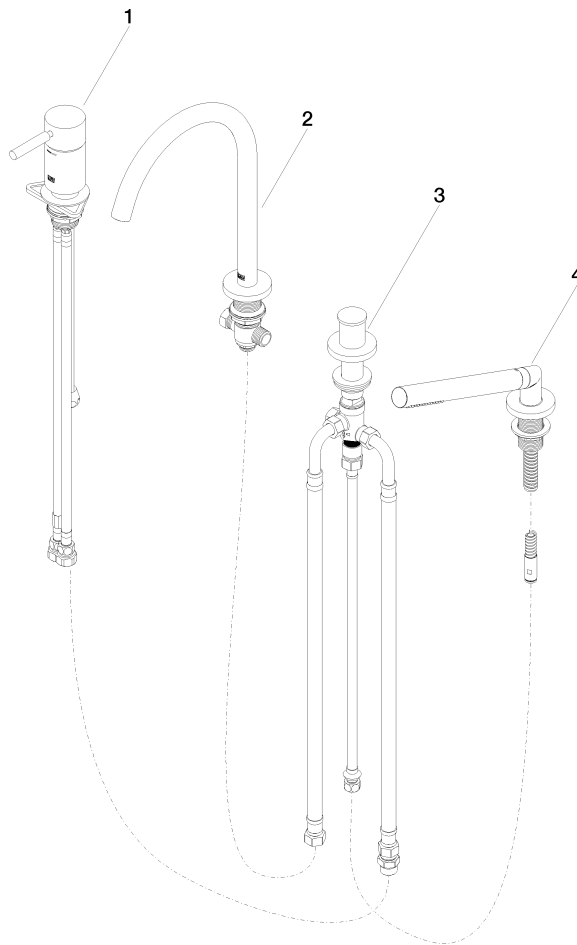

27 632 661

- spout: circular, air-enriched flow
- max. flow 23.5 l/min at 3 bar flow pressure
- Hand shower: COMPACT RAIN, max. flow rate 6.8 l/min (at 3 bar)
- complete hand shower set with anti-scale system
- automatic bath/shower diverter
- 221mm projection
- height of mixer 319 mm
- height up to aerator 216 mm
- hole diameter spout 35 mm
- hole diameter single-lever mixer 35 mm
- hole diameter for complete hand shower set 32 mm
- rosette for spout Ø 60mm
- rosette for single-lever mixer Ø 55mm
- rosette for complete hand shower set Ø 60mm
- metal shower hose 1750mm with integrated anti-twist protection

**Recommended miscellaneous**

**Perfecto installation kit -** 12 614 970 90

**Recommended miscellaneous**

**Decorative caps for Perfecto - Brushed Light Gold** 12 801 970-27  
• 1 pair

27 632 661

**Spare parts list**

No.	Item Number	Name	Quantity used	Delivery time
1	29 300 660-27	META Single-lever bath mixer for bath rim or tile edge installation - Brushed Light Gold	1	30
2	13 512 661-27	spout	1	-
Spare part can no longer be ordered, please order the replacement item				
3	29 140 660-27	META Two-way diverter for bath rim or tile edge installation - Brushed Light Gold	1	30
4	27 702 660-27	META Hand shower set for bath rim or tile edge installation - Brushed Light Gold	1	30