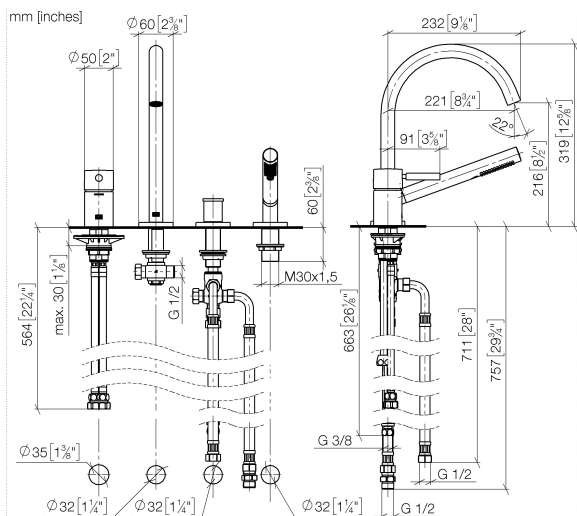

27 632 661

- spout: circular, air-enriched flow
- max. flow 23.5 l/min at 3 bar flow pressure
- Hand shower: COMPACT RAIN, max. flow rate 6.8 l/min (at 3 bar)
- complete hand shower set with anti-scale system
- automatic bath/shower diverter
- 221mm projection
- height of mixer 319 mm
- height up to aerator 216 mm
- hole diameter spout 35 mm
- hole diameter single-lever mixer 35 mm
- hole diameter for complete hand shower set 32 mm
- rosette for spout Ø 60mm
- rosette for single-lever mixer Ø 55mm
- rosette for complete hand shower set Ø 60mm
- metal shower hose 1750mm with integrated anti-twist protection

Recommended miscellaneous

Perfecto installation kit - 12 614 970 90

Recommended miscellaneous

Decorative caps for Perfecto - Brushed Bronze 12 801 970-42
 • 1 pair

27 632 661

Flow rate chart

Certificates

LGA_38411.

27 632 661

Spare parts list

No.	Item Number	Name	Quantity used	Delivery time
1	29 300 660-42	META Single-lever bath mixer for bath rim or tile edge installation - Brushed Bronze	1	30
2	13 512 661-42	spout	1	-
Spare part can no longer be ordered, please order the replacement item				
3	29 140 660-42	META Two-way diverter for bath rim or tile edge installation - Brushed Bronze	1	30
4	27 702 660-42	META Hand shower set for bath rim or tile edge installation - Brushed Bronze	1	30