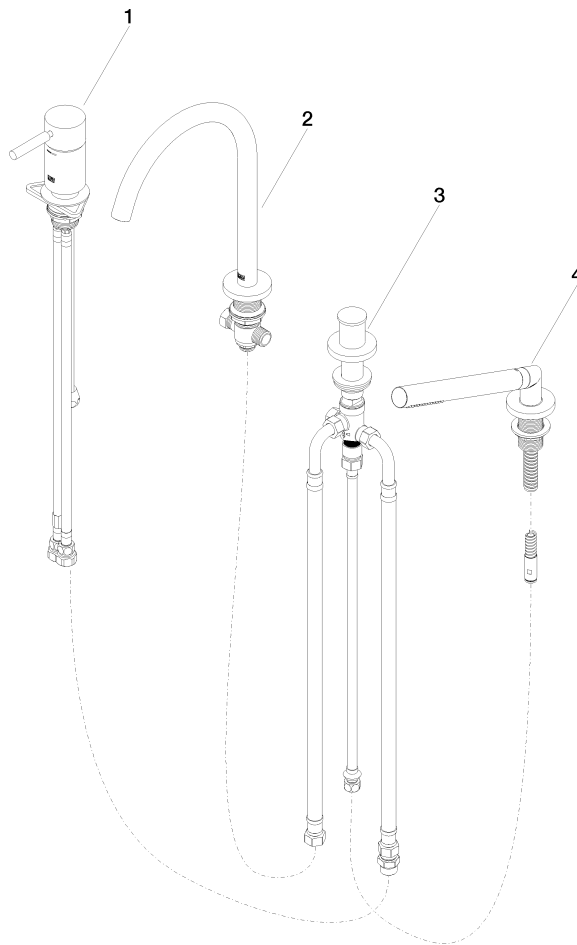

27 632 661

- spout: circular, air-enriched flow
- max. flow 23.5 l/min at 3 bar flow pressure
- Hand shower: COMPACT RAIN, max. flow rate 6.8 l/min (at 3 bar)
- complete hand shower set with anti-scale system
- automatic bath/shower diverter
- 221mm projection
- height of mixer 319 mm
- height up to aerator 216 mm
- hole diameter spout 35 mm
- hole diameter single-lever mixer 35 mm
- hole diameter for complete hand shower set 32 mm
- rosette for spout Ø 60mm
- rosette for single-lever mixer Ø 55mm
- rosette for complete hand shower set Ø 60mm
- metal shower hose 1750mm with integrated anti-twist protection

Recommended miscellaneous

Perfecto installation kit - 12 614 970 90

Recommended miscellaneous

Decorative caps for Perfecto - Brushed Bronze 12 801 970-42
 • 1 pair

27 632 661

Flow rate chart

Certificates

LGA_38411.

27 632 661

Spare parts list

No.	Item Number	Name	Quantity used	Delivery time
1	29 300 660-42	META Single-lever bath mixer for bath rim or tile edge installation - Brushed Bronze	1	30
2	13 512 661-42	spout	1	-
Spare part can no longer be ordered, please order the replacement item				
3	29 140 660-42	META Two-way diverter for bath rim or tile edge installation - Brushed Bronze	1	30
4	27 702 660-42	META Hand shower set for bath rim or tile edge installation - Brushed Bronze	1	30