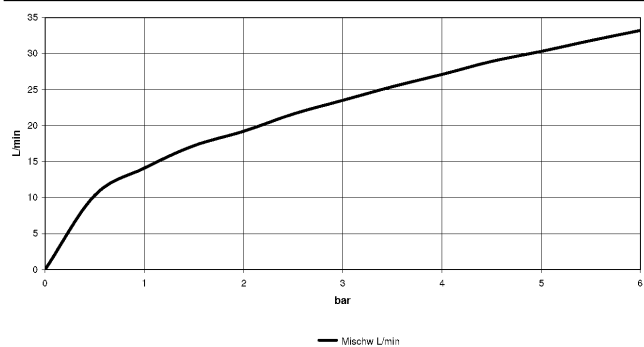

Flow rate chart

Certificates

LGA_38411.