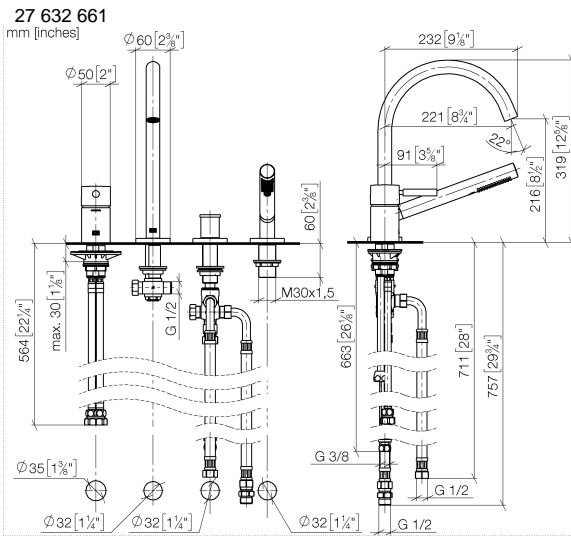

META Bath shower set for bath rim or tile edge installation - Brushed Champagne (22kt Gold)

META

27 632 661

- spout: circular, air-enriched flow
- max. flow 23.5 l/min at 3 bar flow pressure
- Hand shower: COMPACT RAIN, max. flow rate 6.8 l/min (at 3 bar)
- complete hand shower set with anti-scale system
- automatic bath/shower diverter
- 221mm projection
- height of mixer 319 mm
- height up to aerator 216 mm
- hole diameter spout 35 mm
- hole diameter single-lever mixer 35 mm
- hole diameter for complete hand shower set 32 mm
- rosette for spout Ø 60mm
- rosette for single-lever mixer Ø 55mm
- rosette for complete hand shower set Ø 60mm
- metal shower hose 1750mm with integrated anti-twist protection

Recommended miscellaneous

Perfecto installation kit - 12 614 970 90

Recommended miscellaneous

Decorative caps for Perfecto - Brushed Champagne (22kt Gold) 12 801 970-46
• 1 pair

Flow rate chart

Certificates

LGA_38411.

WRAS_2207041.

27 632 661

Spare parts list

No.	Item Number	Name	Quantity used	Delivery time
1	29 300 660-46	META Single-lever bath mixer for bath rim or tile edge installation - Brushed Champagne (22kt Gold)	1	30
2	13 512 661-46	spout	1	-
Spare part can no longer be ordered, please order the replacement item				
3	29 140 660-46	META Two-way diverter for bath rim or tile edge installation - Brushed Champagne (22kt Gold)	1	30
4	27 702 660-46	META Hand shower set for bath rim or tile edge installation - Brushed Champagne (22kt Gold)	1	30