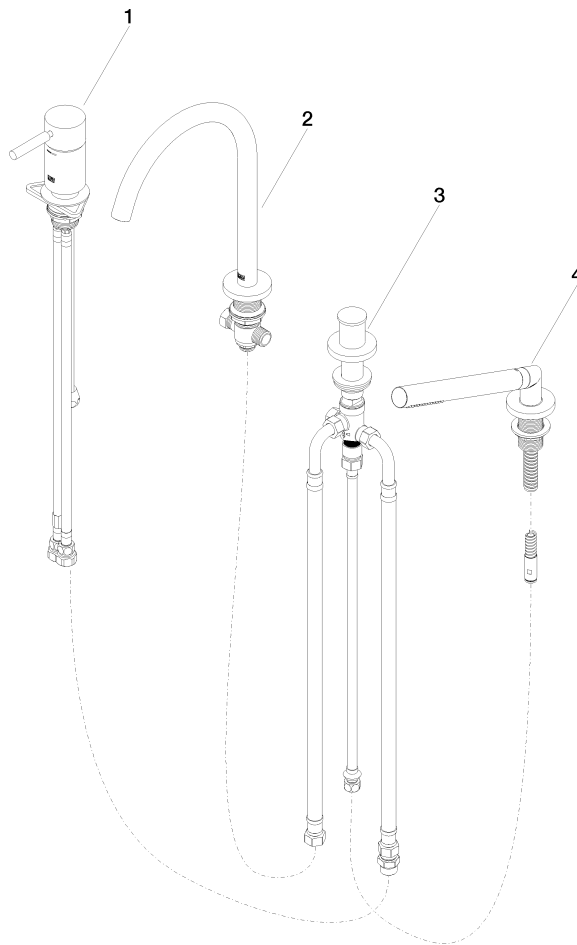

META Bath shower set for bath rim or tile edge installation - Brushed Champagne (22kt Gold)

META

27 632 661

- spout: circular, air-enriched flow
- max. flow 23.5 l/min at 3 bar flow pressure
- Hand shower: COMPACT RAIN, max. flow rate 6.8 l/min (at 3 bar)
- complete hand shower set with anti-scale system
- automatic bath/shower diverter
- 221mm projection
- height of mixer 319 mm
- height up to aerator 216 mm
- hole diameter spout 35 mm
- hole diameter single-lever mixer 35 mm
- hole diameter for complete hand shower set 32 mm
- rosette for spout Ø 60mm
- rosette for single-lever mixer Ø 55mm
- rosette for complete hand shower set Ø 60mm
- metal shower hose 1750mm with integrated anti-twist protection

Recommended miscellaneous

Perfecto installation kit - 12 614 970 90

Recommended miscellaneous

Decorative caps for Perfecto - Brushed Champagne (22kt Gold) 12 801 970-46
• 1 pair

Flow rate chart

Certificates

LGA_38411.

WRAS_2207041.

27 632 661

Spare parts list

No.	Item Number	Name	Quantity used	Delivery time
1	29 300 660-46	META Single-lever bath mixer for bath rim or tile edge installation - Brushed Champagne (22kt Gold)	1	30
2	13 512 661-46	spout	1	-
Spare part can no longer be ordered, please order the replacement item				
3	29 140 660-46	META Two-way diverter for bath rim or tile edge installation - Brushed Champagne (22kt Gold)	1	30
4	27 702 660-46	META Hand shower set for bath rim or tile edge installation - Brushed Champagne (22kt Gold)	1	30