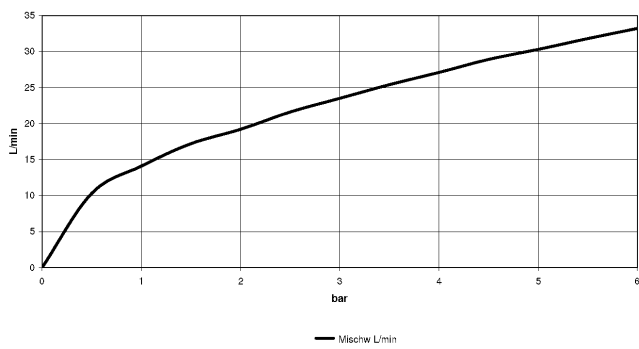

Flow rate chart

Certificates

LGA_38411.

WRAS_2207041.