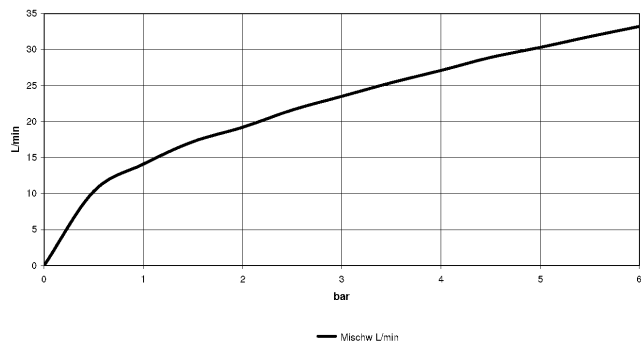

Flow rate chart

Certificates

LGA_38411.

WRAS_2207041.