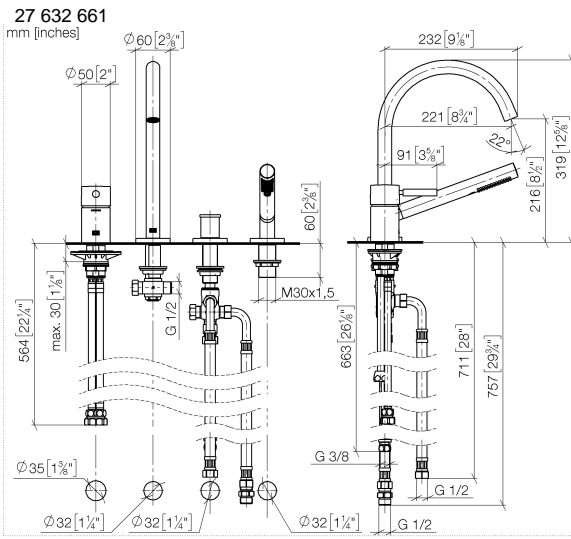

META Bath shower set for bath rim or tile edge installation - Champagne (22kt Gold)

META

27 632 661

- spout: circular, air-enriched flow
- max. flow 23.5 l/min at 3 bar flow pressure
- Hand shower: COMPACT RAIN, max. flow rate 6.8 l/min (at 3 bar)
- complete hand shower set with anti-scale system
- automatic bath/shower diverter
- 221mm projection
- height of mixer 319 mm
- height up to aerator 216 mm
- hole diameter spout 35 mm
- hole diameter single-lever mixer 35 mm
- hole diameter for complete hand shower set 32 mm
- rosette for spout Ø 60mm
- rosette for single-lever mixer Ø 55mm
- rosette for complete hand shower set Ø 60mm
- metal shower hose 1750mm with integrated anti-twist protection
- WRAS 2207041

Recommended miscellaneous

Perfecto installation kit - 12 614 970 90

Recommended miscellaneous

Decorative caps for Perfecto - Champagne (22kt Gold) 12 801 970-47
• 1 pair

META Bath shower set for bath rim or tile edge installation - Champagne (22kt Gold)

META

Flow rate chart

Certificates

LGA_38411.

WRAS_2207041.

27 632 661

Spare parts list

No.	Item Number	Name	Quantity used	Delivery time
1	29 300 660-47	META Single-lever bath mixer for bath rim or tile edge installation - Champagne (22kt Gold)	1	30
2	13 512 661-47	spout	1	-
Spare part can no longer be ordered, please order the replacement item				
3	29 140 660-47	META Two-way diverter for bath rim or tile edge installation - Champagne (22kt Gold)	1	30
4	27 702 660-47	META Hand shower set for bath rim or tile edge installation - Champagne (22kt Gold)	1	30