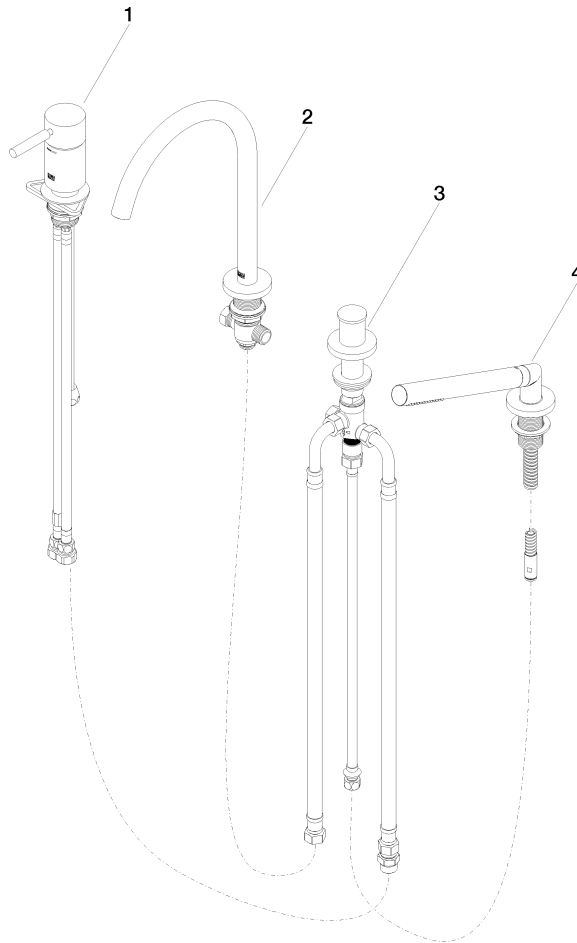

META Bath shower set for bath rim or tile edge installation - Champagne (22kt Gold)

META

27 632 661

- spout: circular, air-enriched flow
- max. flow 23.5 l/min at 3 bar flow pressure
- Hand shower: COMPACT RAIN, max. flow rate 6.8 l/min (at 3 bar)
- complete hand shower set with anti-scale system
- automatic bath/shower diverter
- 221mm projection
- height of mixer 319 mm
- height up to aerator 216 mm
- hole diameter spout 35 mm
- hole diameter single-lever mixer 35 mm
- hole diameter for complete hand shower set 32 mm
- rosette for spout Ø 60mm
- rosette for single-lever mixer Ø 55mm
- rosette for complete hand shower set Ø 60mm
- metal shower hose 1750mm with integrated anti-twist protection
- WRAS 2207041

Recommended miscellaneous

Perfecto installation kit - 12 614 970 90

Recommended miscellaneous

Decorative caps for Perfecto - Champagne (22kt Gold) 12 801 970-47
• 1 pair

META Bath shower set for bath rim or tile edge installation - Champagne (22kt Gold)

META

Flow rate chart

Certificates

LGA_38411.

WRAS_2207041.

27 632 661

Spare parts list

No.	Item Number	Name	Quantity used	Delivery time
1	29 300 660-47	META Single-lever bath mixer for bath rim or tile edge installation - Champagne (22kt Gold)	1	30
2	13 512 661-47	spout	1	-
Spare part can no longer be ordered, please order the replacement item				
3	29 140 660-47	META Two-way diverter for bath rim or tile edge installation - Champagne (22kt Gold)	1	30
4	27 702 660-47	META Hand shower set for bath rim or tile edge installation - Champagne (22kt Gold)	1	30