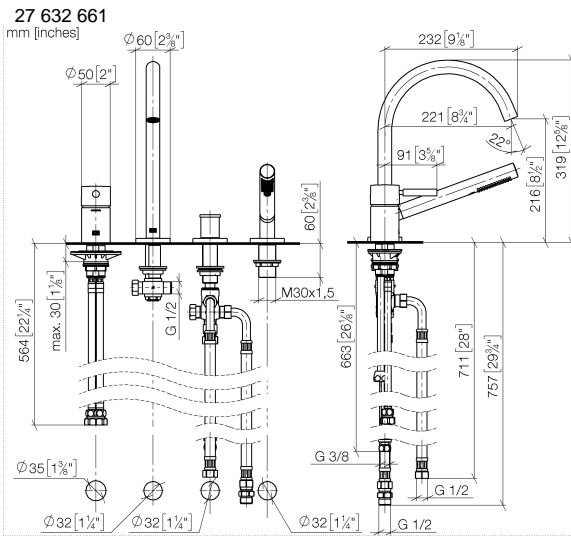

META Bath shower set for bath rim or tile edge installation - Brushed Dark Platinum

META

27 632 661

- spout: circular, air-enriched flow
- max. flow 23.5 l/min at 3 bar flow pressure
- Hand shower: COMPACT RAIN, max. flow rate 6.8 l/min (at 3 bar)
- complete hand shower set with anti-scale system
- automatic bath/shower diverter
- 221mm projection
- height of mixer 319 mm
- height up to aerator 216 mm
- hole diameter spout 35 mm
- hole diameter single-lever mixer 35 mm
- hole diameter for complete hand shower set 32 mm
- rosette for spout Ø 60mm
- rosette for single-lever mixer Ø 55mm
- rosette for complete hand shower set Ø 60mm
- metal shower hose 1750mm with integrated anti-twist protection

Recommended miscellaneous

Perfecto installation kit - 12 614 970 90

Recommended miscellaneous

Decorative caps for Perfecto - Brushed Dark Platinum 12 801 970-99
• 1 pair

Flow rate chart

Certificates

LGA_38411.

27 632 661

Spare parts list

No.	Item Number	Name	Quantity used	Delivery time
1	29 300 660-99	META Single-lever bath mixer for bath rim or tile edge installation - Brushed Dark Platinum	1	30
2	13 512 661-99	spout	1	-
Spare part can no longer be ordered, please order the replacement item				
3	29 140 660-99	META Two-way diverter for bath rim or tile edge installation - Brushed Dark Platinum	1	30
4	27 702 660-99	META Hand shower set for bath rim or tile edge installation - Brushed Dark Platinum	1	30