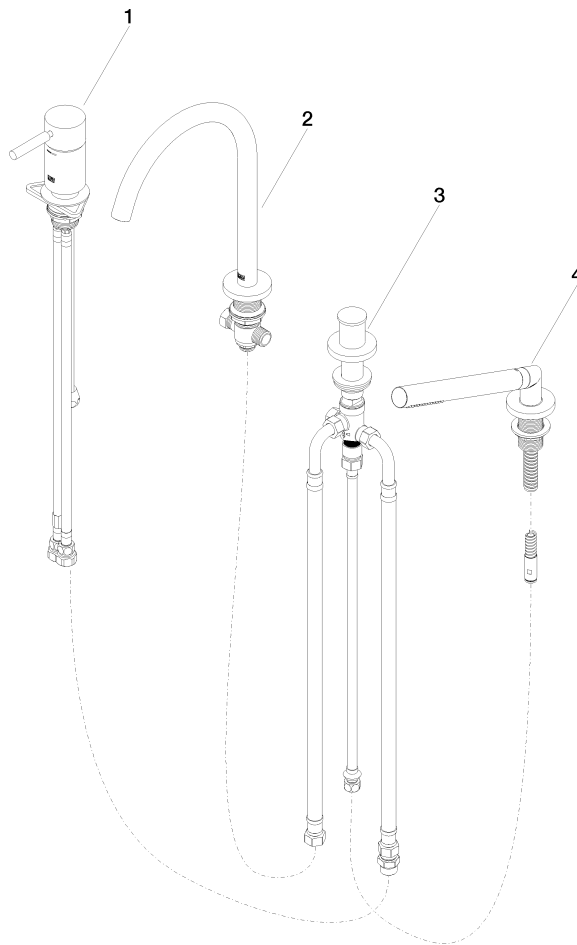

META Bath shower set for bath rim or tile edge installation - Brushed Dark Platinum

META

27 632 661

- spout: circular, air-enriched flow
- max. flow 23.5 l/min at 3 bar flow pressure
- Hand shower: COMPACT RAIN, max. flow rate 6.8 l/min (at 3 bar)
- complete hand shower set with anti-scale system
- automatic bath/shower diverter
- 221mm projection
- height of mixer 319 mm
- height up to aerator 216 mm
- hole diameter spout 35 mm
- hole diameter single-lever mixer 35 mm
- hole diameter for complete hand shower set 32 mm
- rosette for spout Ø 60mm
- rosette for single-lever mixer Ø 55mm
- rosette for complete hand shower set Ø 60mm
- metal shower hose 1750mm with integrated anti-twist protection

Recommended miscellaneous

Perfecto installation kit - 12 614 970 90

Recommended miscellaneous

Decorative caps for Perfecto - Brushed Dark Platinum 12 801 970-99
• 1 pair

Flow rate chart

Certificates

LGA_38411.

27 632 661

Spare parts list

No.	Item Number	Name	Quantity used	Delivery time
1	29 300 660-99	META Single-lever bath mixer for bath rim or tile edge installation - Brushed Dark Platinum	1	30
2	13 512 661-99	spout	1	-
Spare part can no longer be ordered, please order the replacement item				
3	29 140 660-99	META Two-way diverter for bath rim or tile edge installation - Brushed Dark Platinum	1	30
4	27 702 660-99	META Hand shower set for bath rim or tile edge installation - Brushed Dark Platinum	1	30