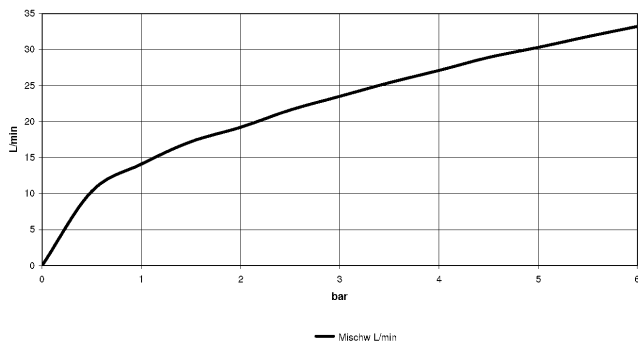

Flow rate chart

Certificates

LGA_38411.