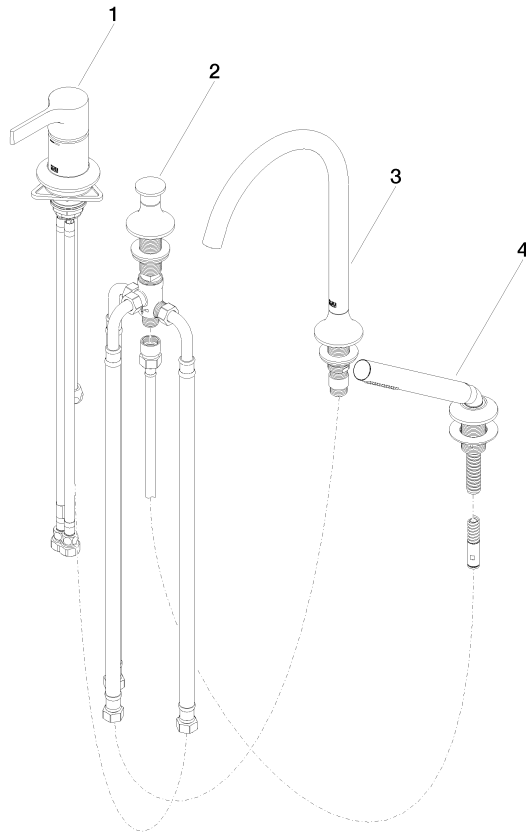

27 632 809

- spout: circular, air-enriched flow
- max. flow 24.6 l/min at 3 bar flow pressure
- Hand shower: COMPACT RAIN, max. flow rate 6.8 l/min (at 3 bar)
- complete hand shower set with anti-scale system
- automatic bath/shower diverter
- 220mm projection
- height of mixer 347 mm
- height up to aerator 244 mm
- hole diameter spout 32 mm
- hole diameter single-lever mixer 35 mm
- hole diameter for complete hand shower set 32 mm
- rosette for spout Ø 60mm
- rosette for single-lever mixer Ø 55mm
- rosette for complete hand shower set Ø 60mm
- metal shower hose 1750mm with integrated anti-twist protection

Intrinsic protection against back flow.

	Platinum	27 632 809-08
	Chrome	27 632 809-00
	Brushed Platinum	27 632 809-06
	Dark Chrome	27 632 809-19
	Brushed Durabronze (23kt Gold)	27 632 809-28
	Brushed Bronze	27 632 809-42
	Brushed Champagne (22kt Gold)	27 632 809-46
	Champagne (22kt Gold)	27 632 809-47
	Brushed Dark Platinum	27 632 809-99

Recommended miscellaneous

Perfecto installation kit - 12 614 970 90

Recommended miscellaneous

Decorative caps for Perfecto - Platinum 12 801 970-08
• 1 pair

27 632 809

Spare parts list

No.	Item Number	Name	Quantity used	Delivery time
1	29 300 809-08	connection	1	40
2	29 140 809-08	VAIA Two-way diverter for bath rim or tile edge installation - Platinum	1	40
3	13 612 809-08	VAIA Bath spout without diverter for deck mounting - Platinum	1	-
Spare part can no longer be ordered, please order the replacement item				
4	27 702 809-08	VAIA Hand shower set for bath rim or tile edge installation - Platinum	1	40