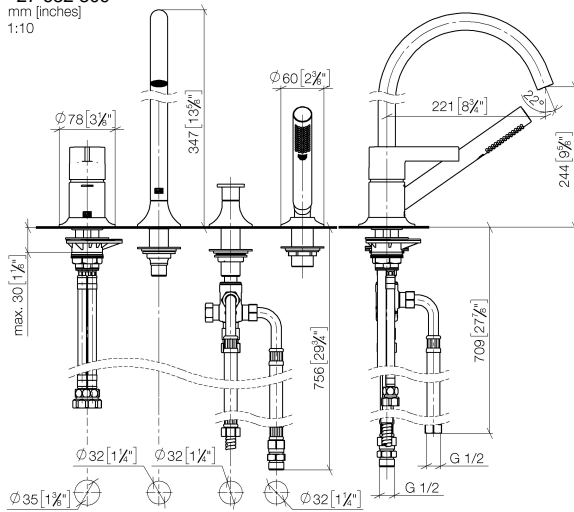

VAIA Bath shower set for bath rim or tile edge installation - Brushed Durabronz (23kt Gold)

VAIA

27 632 809

- spout: circular, air-enriched flow
 - max. flow 24.6 l/min at 3 bar flow pressure
 - Hand shower: COMPACT RAIN, max. flow rate 6.8 l/min (at 3 bar)
 - complete hand shower set with anti-scale system
 - automatic bath/shower diverter
 - 220mm projection
 - height of mixer 347 mm
 - height up to aerator 244 mm
 - hole diameter spout 32 mm
 - hole diameter single-lever mixer 35 mm
 - hole diameter for complete hand shower set 32 mm
 - rosette for spout Ø 60mm
 - rosette for single-lever mixer Ø 55mm
 - rosette for complete hand shower set Ø 60mm
 - metal shower hose 1750mm with integrated anti-twist protection
- Intrinsic protection against back flow.

Recommended miscellaneous

Perfecto installation kit - 12 614 970 90

Recommended miscellaneous

Decorative caps for Perfecto - Brushed Durabronz (23kt Gold) 12 801 970-28
• 1 pair

27 632 809
mm [inches]
1:10

Flow rate chart

Certificates

LGA_29747.

Belgaqua_21-026-
27_4.

27 632 809

Spare parts list

No.	Item Number	Name	Quantity used	Delivery time
1	29 300 809-28	connection	1	20
2	29 140 809-28	VAIA Two-way diverter for bath rim or tile edge installation - Brushed Durabronz (23kt Gold)	1	20
3	13 612 809-28	VAIA Bath spout without diverter for deck mounting - Brushed Durabronz (23kt Gold)	1	-
Spare part can no longer be ordered, please order the replacement item				
4	27 702 809-28	VAIA Hand shower set for bath rim or tile edge installation - Brushed Durabronz (23kt Gold)	1	20