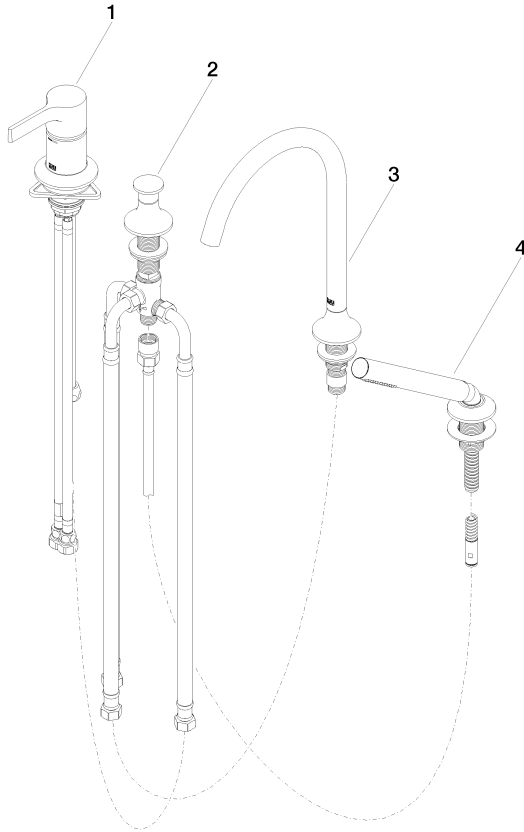

VAIA Bath shower set for bath rim or tile edge installation - Brushed Durabronz (23kt Gold)

VAIA

27 632 809

- spout: circular, air-enriched flow
 - max. flow 24.6 l/min at 3 bar flow pressure
 - Hand shower: COMPACT RAIN, max. flow rate 6.8 l/min (at 3 bar)
 - complete hand shower set with anti-scale system
 - automatic bath/shower diverter
 - 220mm projection
 - height of mixer 347 mm
 - height up to aerator 244 mm
 - hole diameter spout 32 mm
 - hole diameter single-lever mixer 35 mm
 - hole diameter for complete hand shower set 32 mm
 - rosette for spout Ø 60mm
 - rosette for single-lever mixer Ø 55mm
 - rosette for complete hand shower set Ø 60mm
 - metal shower hose 1750mm with integrated anti-twist protection
- Intrinsic protection against back flow.

Recommended miscellaneous

Perfecto installation kit - 12 614 970 90

Recommended miscellaneous

Decorative caps for Perfecto - Brushed Durabronz (23kt Gold) 12 801 970-28
• 1 pair

27 632 809
mm [inches]
1:10

Flow rate chart

Certificates

LGA_29747.

Belgaqua_21-026-
27_4.

27 632 809

Spare parts list

No.	Item Number	Name	Quantity used	Delivery time
1	29 300 809-28	connection	1	20
2	29 140 809-28	VAIA Two-way diverter for bath rim or tile edge installation - Brushed Durabronz (23kt Gold)	1	20
3	13 612 809-28	VAIA Bath spout without diverter for deck mounting - Brushed Durabronz (23kt Gold)	1	-
Spare part can no longer be ordered, please order the replacement item				
4	27 702 809-28	VAIA Hand shower set for bath rim or tile edge installation - Brushed Durabronz (23kt Gold)	1	20