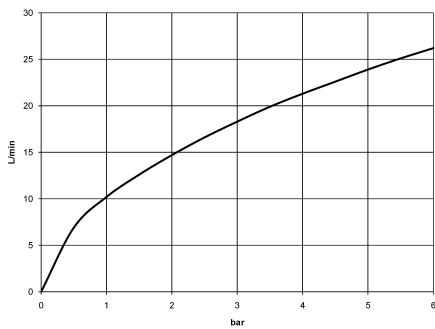

Certificates

LGA_29747.

Belgaqua_21-026-
27_4.