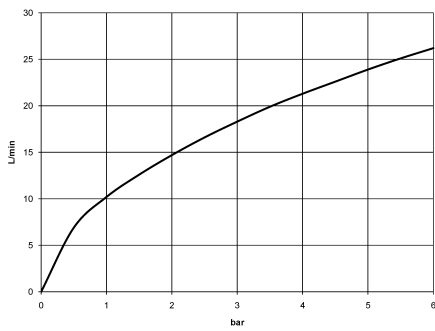

VAIA Bath shower set for bath rim or tile edge installation - Champagne (22kt Gold)

VAIA

27 632 809

- spout: circular, air-enriched flow
- max. flow 24.6 l/min at 3 bar flow pressure
- Hand shower: COMPACT RAIN, max. flow rate 6.8 l/min (at 3 bar)
- complete hand shower set with anti-scale system
- automatic bath/shower diverter
- 220mm projection
- height of mixer 347 mm
- height up to aerator 244 mm
- hole diameter spout 32 mm
- hole diameter single-lever mixer 35 mm
- hole diameter for complete hand shower set 32 mm
- rosette for spout Ø 60mm
- rosette for single-lever mixer Ø 55mm
- rosette for complete hand shower set Ø 60mm
- metal shower hose 1750mm with integrated anti-twist protection

Recommended miscellaneous

Perfecto installation kit - 12 614 970 90

Recommended miscellaneous

Decorative caps for Perfecto - Champagne (22kt Gold) 12 801 970-47
• 1 pair

27 632 809
mm [inches]
1:10

Flow rate chart