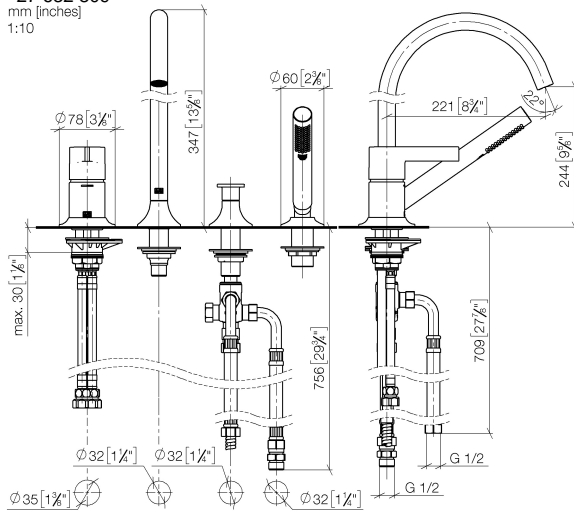

VAIA Bath shower set for bath rim or tile edge installation - Champagne (22kt Gold)

VAIA

27 632 809

- spout: circular, air-enriched flow
- max. flow 24.6 l/min at 3 bar flow pressure
- Hand shower: COMPACT RAIN, max. flow rate 6.8 l/min (at 3 bar)
- complete hand shower set with anti-scale system
- automatic bath/shower diverter
- 220mm projection
- height of mixer 347 mm
- height up to aerator 244 mm
- hole diameter spout 32 mm
- hole diameter single-lever mixer 35 mm
- hole diameter for complete hand shower set 32 mm
- rosette for spout Ø 60mm
- rosette for single-lever mixer Ø 55mm
- rosette for complete hand shower set Ø 60mm
- metal shower hose 1750mm with integrated anti-twist protection

Recommended miscellaneous

Perfecto installation kit - 12 614 970 90

Recommended miscellaneous

Decorative caps for Perfecto - Champagne (22kt Gold) 12 801 970-47
• 1 pair

27 632 809
mm [inches]
1:10

Flow rate chart

Certificates

LGA_29747.

27 632 809

Spare parts list

No.	Item Number	Name	Quantity used	Delivery time
1	29 300 809-47	connection	1	30
2	29 140 809-47	VAIA Two-way diverter for bath rim or tile edge installation - Champagne (22kt Gold)	1	30
3	13 612 809-47	spout	1	-
Spare part can no longer be ordered, please order the replacement item				
4	27 702 809-47	VAIA Hand shower set for bath rim or tile edge installation - Champagne (22kt Gold)	1	30