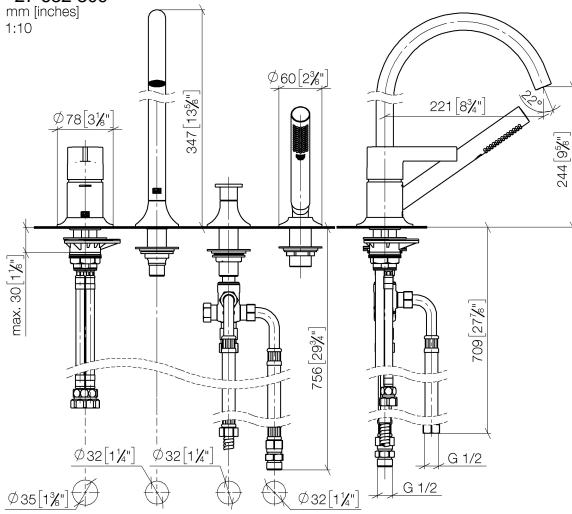

VAIA Bath shower set for bath rim or tile edge installation - Brushed Dark Platinum

VAIA

27 632 809

- spout: circular, air-enriched flow
- max. flow 24.6 l/min at 3 bar flow pressure
- Hand shower: COMPACT RAIN, max. flow rate 6.8 l/min (at 3 bar)
- complete hand shower set with anti-scale system
- automatic bath/shower diverter
- 220mm projection
- height of mixer 347 mm
- height up to aerator 244 mm
- hole diameter spout 32 mm
- hole diameter single-lever mixer 35 mm
- hole diameter for complete hand shower set 32 mm
- rosette for spout Ø 60mm
- rosette for single-lever mixer Ø 55mm
- rosette for complete hand shower set Ø 60mm
- metal shower hose 1750mm with integrated anti-twist protection

Recommended miscellaneous

Perfecto installation kit - 12 614 970 90

Recommended miscellaneous

Decorative caps for Perfecto - Brushed Dark Platinum 12 801 970-99
• 1 pair

27 632 809
mm [inches]
1:10

Flow rate chart

Certificates

IAPMO_4976 (5). LGA_29747. Belgaqua_21-026-27_4.

27 632 809

Spare parts list

No.	Item Number	Name	Quantity used	Delivery time
1	29 300 809-99	connection	1	30
2	29 140 809-99	VAIA Two-way diverter for bath rim or tile edge installation - Brushed Dark Platinum	1	30
3	13 612 809-99	VAIA Bath spout without diverter for deck mounting - Brushed Dark Platinum	1	-
Spare part can no longer be ordered, please order the replacement item				
4	27 702 809-99	VAIA Hand shower set for bath rim or tile edge installation - Brushed Dark Platinum	1	30