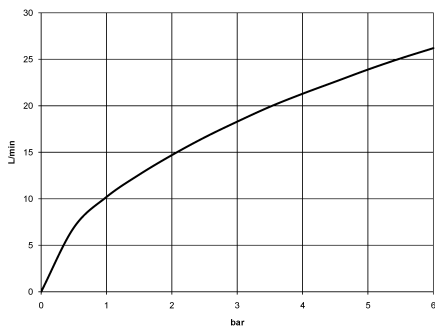

Certificates

IAPMO_4976 (5).   LGA_29747.   Belgaqua_21-026-27_4.