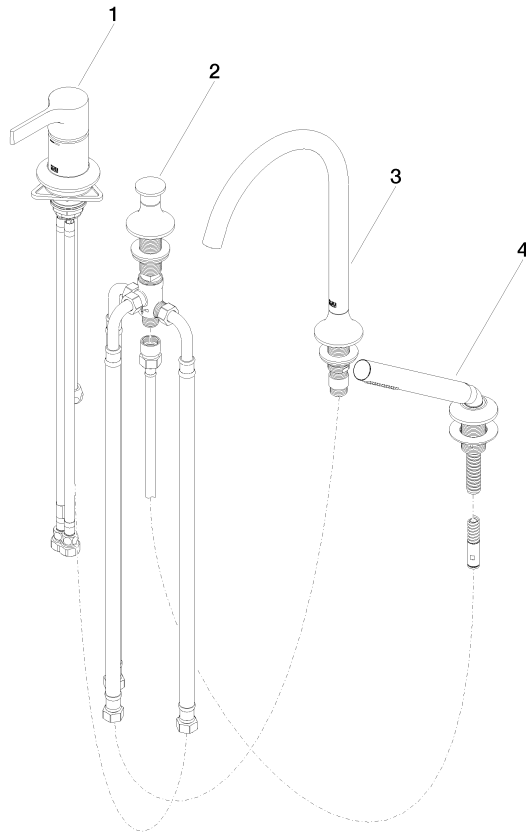

VAIA Bath shower set for bath rim or tile edge installation - Brushed Dark Platinum

VAIA

27 632 809

- spout: circular, air-enriched flow
- max. flow 24.6 l/min at 3 bar flow pressure
- Hand shower: COMPACT RAIN, max. flow rate 6.8 l/min (at 3 bar)
- complete hand shower set with anti-scale system
- automatic bath/shower diverter
- 220mm projection
- height of mixer 347 mm
- height up to aerator 244 mm
- hole diameter spout 32 mm
- hole diameter single-lever mixer 35 mm
- hole diameter for complete hand shower set 32 mm
- rosette for spout Ø 60mm
- rosette for single-lever mixer Ø 55mm
- rosette for complete hand shower set Ø 60mm
- metal shower hose 1750mm with integrated anti-twist protection

Recommended miscellaneous

Perfecto installation kit - 12 614 970 90

Recommended miscellaneous

Decorative caps for Perfecto - Brushed Dark Platinum 12 801 970-99
• 1 pair

27 632 809
mm [inches]
1:10

Flow rate chart

Certificates

IAPMO_4976 (5). LGA_29747. Belgaqua_21-026-27_4.

27 632 809

Spare parts list

No.	Item Number	Name	Quantity used	Delivery time
1	29 300 809-99	connection	1	30
2	29 140 809-99	VAIA Two-way diverter for bath rim or tile edge installation - Brushed Dark Platinum	1	30
3	13 612 809-99	VAIA Bath spout without diverter for deck mounting - Brushed Dark Platinum	1	-
Spare part can no longer be ordered, please order the replacement item				
4	27 702 809-99	VAIA Hand shower set for bath rim or tile edge installation - Brushed Dark Platinum	1	30