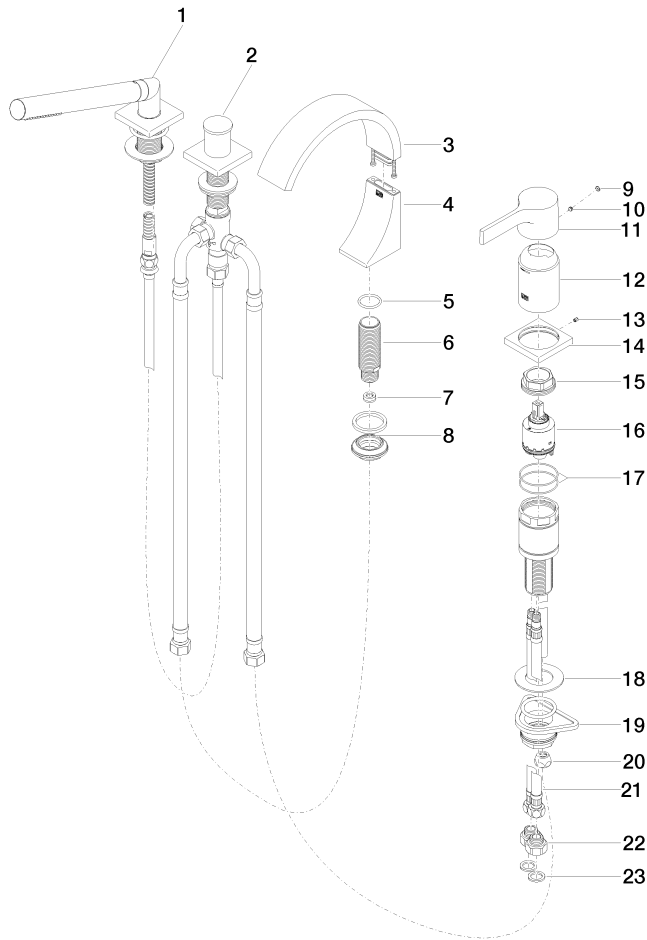

27 632 811

- 167mm projection
- spout: rectangular normal flow
- max. flow 23.8 l/min at 3 bar flow pressure
- Hand shower: COMPACT RAIN, max. flow rate 6.8 l/min (at 3 bar)
- complete hand shower set with anti-scale system
- automatic bath/shower diverter
- height of mixer 198 mm
- height up to aerator 133 mm
- hole diameter spout 28 mm
- hole diameter for complete hand shower set 32 mm
- rosette for mixer 60 x 60mm
- rosette for complete hand shower set 60 x 60mm
- metal shower hose 1750mm with integrated anti-twist protection
- WRAS 2204006

Recommended miscellaneous

Perfecto installation kit - 12 614 970 90

27 632 811

mm [inches]
M 1:10

Flow rate chart

Certificates

LGA_38124.

IAPMO_4976 (6).

WRAS_2204006.

Belgaqua_21-380-27_4.

27 632 811

CYO Bath shower set for bath rim or tile edge installation - Brushed Platinum

CYO

27 632 811

Spare parts list

No.	Item Number	Name	Quantity used	Delivery time
1	27 702 980-06	Hand shower set for bath rim or tile edge installation - Brushed Platinum	1	10
2	29 140 670-06	Two-way diverter for bath rim or tile edge installation - Brushed Platinum	1	10
3	90 11 70 013 00-06	spout	1	10
4	90 19 70 011 00-06	connection	1	10
5	09 14 10 009 90	seal	1	2
6	09 30 01 117 90	connection	1	2
7	09 23 01 057 90	flow reducer	1	2
8	04 23 10 044 09 90	fixing set	1	2
9	90 31 20 087 00-06	plug	1	10
10	90 31 11 063 00 90	pin	1	2
11	09 20 67 007-06	handle	1	10
12	09 28 30 037-06	cover	1	10
13	09 31 11 044 90	pin	1	2
14	09 27 67 016-06	rosette	1	10
15	09 24 04 448 90	nut	1	2
16	90 15 05 039 00 90	cartridge	1	2
17	09 14 10 201 90	seal	2	2
18	09 30 11 060 90	disc	1	2
19	04 23 10 044 02 90	fixing set	1	2
20	04 23 30 041 00 90	threaded connector	1	2
21	04 30 04 021 00 90	hose	2	2
22	09 24 03 185-00	nipple	2	10
23	09 14 05 004 90	seal	2	2