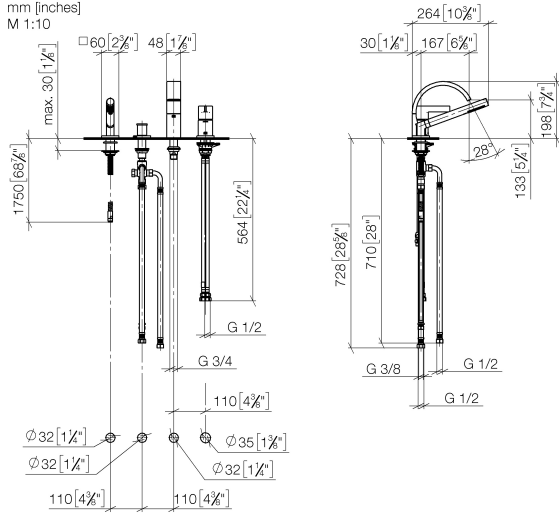

27 632 811

- 167mm projection
- spout: rectangular normal flow
- max. flow 23.8 l/min at 3 bar flow pressure
- Hand shower: COMPACT RAIN, max. flow rate 6.8 l/min (at 3 bar)
- complete hand shower set with anti-scale system
- automatic bath/shower diverter
- height of mixer 198 mm
- height up to aerator 133 mm
- hole diameter spout 28 mm
- hole diameter for complete hand shower set 32 mm
- rosette for mixer 60 x 60mm
- rosette for complete hand shower set 60 x 60mm
- metal shower hose 1750mm with integrated anti-twist protection
- WRAS 2204006

Recommended miscellaneous

Perfecto installation kit - 12 614 970 90

27 632 811

mm [inches]
M 1:10

Flow rate chart

Certificates

LGA_38124.

IAPMO_4976 (6).

WRAS_2204006.

Belgaqua_21-380-27_4.

27 632 811

CYO Bath shower set for bath rim or tile edge installation - Brushed Platinum

CYO

27 632 811

Spare parts list

No.	Item Number	Name	Quantity used	Delivery time
1	27 702 980-06	Hand shower set for bath rim or tile edge installation - Brushed Platinum	1	10
2	29 140 670-06	Two-way diverter for bath rim or tile edge installation - Brushed Platinum	1	10
3	90 11 70 013 00-06	spout	1	10
4	90 19 70 011 00-06	connection	1	10
5	09 14 10 009 90	seal	1	2
6	09 30 01 117 90	connection	1	2
7	09 23 01 057 90	flow reducer	1	2
8	04 23 10 044 09 90	fixing set	1	2
9	90 31 20 087 00-06	plug	1	10
10	90 31 11 063 00 90	pin	1	2
11	09 20 67 007-06	handle	1	10
12	09 28 30 037-06	cover	1	10
13	09 31 11 044 90	pin	1	2
14	09 27 67 016-06	rosette	1	10
15	09 24 04 448 90	nut	1	2
16	90 15 05 039 00 90	cartridge	1	2
17	09 14 10 201 90	seal	2	2
18	09 30 11 060 90	disc	1	2
19	04 23 10 044 02 90	fixing set	1	2
20	04 23 30 041 00 90	threaded connector	1	2
21	04 30 04 021 00 90	hose	2	2
22	09 24 03 185-00	nipple	2	10
23	09 14 05 004 90	seal	2	2