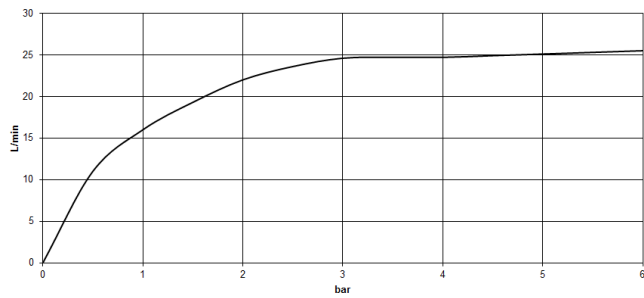

Recommended miscellaneous

Perfecto installation kit - 12 614 970 90

27 632 811
mm [inches]
M 1:10

Flow rate chart

Certificates

LGA_38124.

WRAS_2204006.

Belgaqua_21-380-27_4.