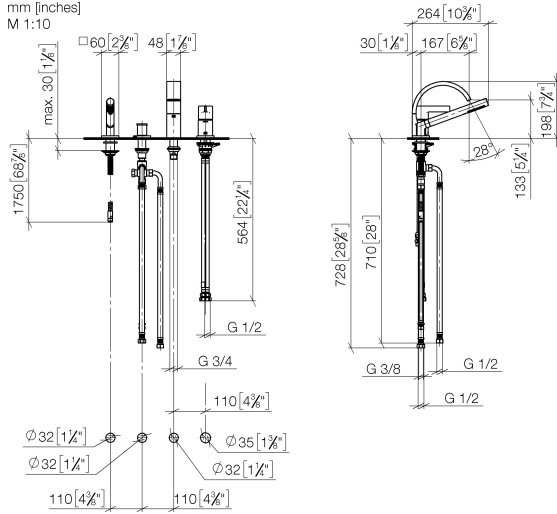

**CYO Bath shower set for bath rim or tile edge installation - Brushed Durabronz
(23kt Gold)**

CYO

27 632 811

- 167mm projection
- spout: rectangular normal flow
- max. flow 23.8 l/min at 3 bar flow pressure
- Hand shower: COMPACT RAIN, max. flow rate 6.8 l/min (at 3 bar)
- complete hand shower set with anti-scale system
- automatic bath/shower diverter
- height of mixer 198 mm
- height up to aerator 133 mm
- hole diameter spout 28 mm
- hole diameter for complete hand shower set 32 mm
- rosette for mixer 60 x 60mm
- rosette for complete hand shower set 60 x 60mm
- metal shower hose 1750mm with integrated anti-twist protection

Recommended miscellaneous

Perfecto installation kit - 12 614 970 90

27 632 811
mm [inches]
M 1:10

Flow rate chart

Certificates

LGA_38124.

WRAS_2204006.

Belgaqua_21-380-27_4.

27 632 811

CYO Bath shower set for bath rim or tile edge installation - Brushed Durabron (23kt Gold)

CYO

27 632 811

Spare parts list

No.	Item Number	Name	Quantity used	Delivery time
1	27 702 980-28	Hand shower set for bath rim or tile edge installation - Brushed Durabron (23kt Gold)	1	20
2	29 140 670-28	Two-way diverter for bath rim or tile edge installation - Brushed Durabron (23kt Gold)	1	20
3	90 11 70 013 00-28	spout	1	20
4	90 19 70 011 00-28	connection	1	20
5	09 14 10 009 90	seal	1	2
6	09 30 01 117 90	connection	1	2
7	09 23 01 057 90	flow reducer	1	2
8	04 23 10 044 09 90	fixing set	1	2
9	90 31 20 087 00-28	plug	1	20
10	90 31 11 063 00 90	pin	1	2
11	09 20 67 007-28	handle	1	20
12	09 28 30 037-28	cover	1	20
13	09 31 11 044 90	pin	1	2
14	09 27 67 016-28	rosette	1	20
15	09 24 04 448 90	nut	1	2
16	90 15 05 039 00 90	cartridge	1	2
17	09 14 10 201 90	seal	2	2
18	09 30 11 060 90	disc	1	2
19	04 23 10 044 02 90	fixing set	1	2
20	04 23 30 041 00 90	threaded connector	1	2
21	04 30 04 021 00 90	hose	2	2
22	09 24 03 185-00	nipple	2	10
23	09 14 05 004 90	seal	2	2