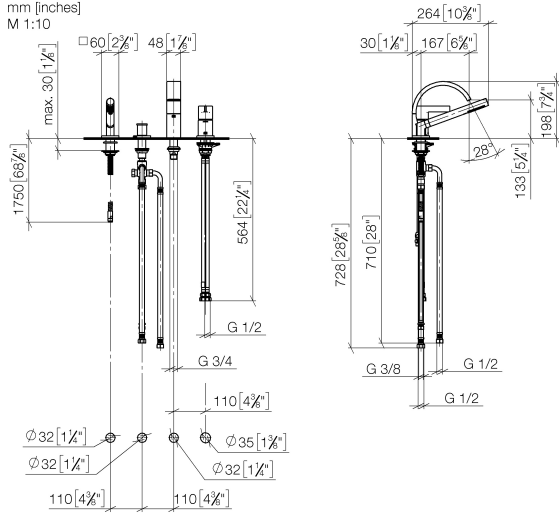

**CYO Bath shower set for bath rim or tile edge installation - Brushed Dark
Platinum**

CYO

27 632 811

- 167mm projection
- spout: rectangular normal flow
- max. flow 23.8 l/min at 3 bar flow pressure
- Hand shower: COMPACT RAIN, max. flow rate 6.8 l/min (at 3 bar)
- complete hand shower set with anti-scale system
- automatic bath/shower diverter
- height of mixer 198 mm
- height up to aerator 133 mm
- hole diameter spout 28 mm
- hole diameter for complete hand shower set 32 mm
- rosette for mixer 60 x 60mm
- rosette for complete hand shower set 60 x 60mm
- metal shower hose 1750mm with integrated anti-twist protection

Recommended miscellaneous

Perfecto installation kit -

12 614 970 90

27 632 811
mm [inches]
M 1:10

Flow rate chart

Certificates

LGA_38124.

IAPMO_4976 (6).

WRAS_2204006.

Belgaqua_21-380-27_4.

27 632 811

CYO Bath shower set for bath rim or tile edge installation - Brushed Dark Platinum

CYO

27 632 811

Spare parts list

No.	Item Number	Name	Quantity used	Delivery time
1	27 702 980-99	Hand shower set for bath rim or tile edge installation - Brushed Dark Platinum	1	30
2	29 140 670-99	Two-way diverter for bath rim or tile edge installation - Brushed Dark Platinum	1	30
3	90 11 70 013 00-99	spout	1	30
4	90 19 70 011 00-99	connection	1	30
5	09 14 10 009 90	seal	1	2
6	09 30 01 117 90	connection	1	2
7	09 23 01 057 90	flow reducer	1	2
8	04 23 10 044 09 90	fixing set	1	2
9	90 31 20 087 00-99	plug	1	30
10	90 31 11 063 00 90	pin	1	2
11	09 20 67 007-99	handle	1	30
12	09 28 30 037-99	cover	1	30
13	09 31 11 044 90	pin	1	2
14	09 27 67 016-99	rosette	1	30
15	09 24 04 448 90	nut	1	2
16	90 15 05 039 00 90	cartridge	1	2
17	09 14 10 201 90	seal	2	2
18	09 30 11 060 90	disc	1	2
19	04 23 10 044 02 90	fixing set	1	2
20	04 23 30 041 00 90	threaded connector	1	2
21	04 30 04 021 00 90	hose	2	2
22	09 24 03 185-00	nipple	2	10
23	09 14 05 004 90	seal	2	2