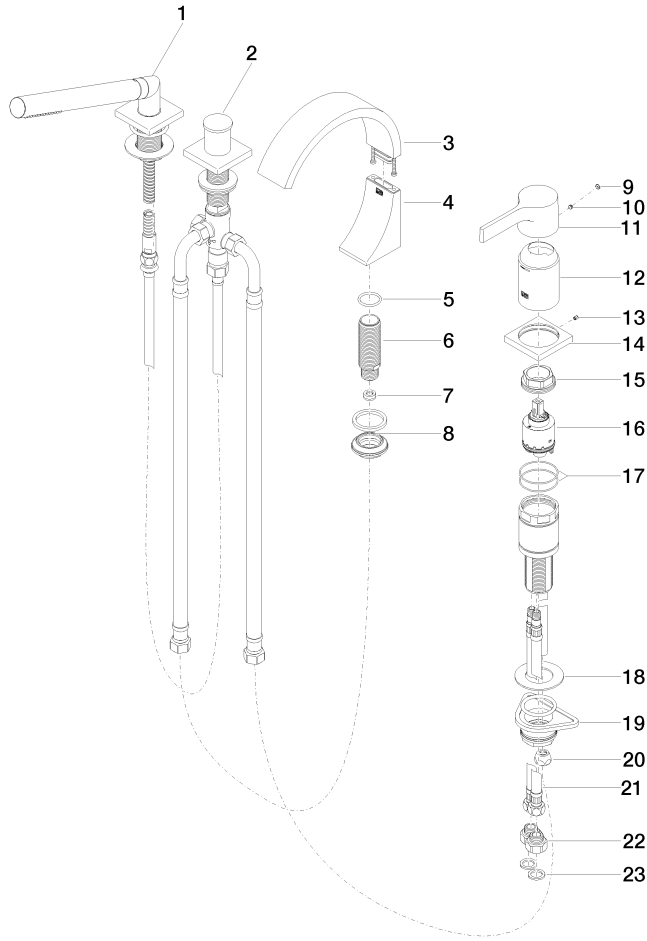

**CYO Bath shower set for bath rim or tile edge installation - Brushed Dark
Platinum**

CYO

27 632 811

- 167mm projection
- spout: rectangular normal flow
- max. flow 23.8 l/min at 3 bar flow pressure
- Hand shower: COMPACT RAIN, max. flow rate 6.8 l/min (at 3 bar)
- complete hand shower set with anti-scale system
- automatic bath/shower diverter
- height of mixer 198 mm
- height up to aerator 133 mm
- hole diameter spout 28 mm
- hole diameter for complete hand shower set 32 mm
- rosette for mixer 60 x 60mm
- rosette for complete hand shower set 60 x 60mm
- metal shower hose 1750mm with integrated anti-twist protection

Recommended miscellaneous

Perfecto installation kit -

12 614 970 90

27 632 811
mm [inches]
M 1:10

Flow rate chart

Certificates

LGA_38124.

IAPMO_4976 (6).

WRAS_2204006.

Belgaqua_21-380-27_4.

27 632 811

CYO Bath shower set for bath rim or tile edge installation - Brushed Dark Platinum

CYO

27 632 811

Spare parts list

No.	Item Number	Name	Quantity used	Delivery time
1	27 702 980-99	Hand shower set for bath rim or tile edge installation - Brushed Dark Platinum	1	30
2	29 140 670-99	Two-way diverter for bath rim or tile edge installation - Brushed Dark Platinum	1	30
3	90 11 70 013 00-99	spout	1	30
4	90 19 70 011 00-99	connection	1	30
5	09 14 10 009 90	seal	1	2
6	09 30 01 117 90	connection	1	2
7	09 23 01 057 90	flow reducer	1	2
8	04 23 10 044 09 90	fixing set	1	2
9	90 31 20 087 00-99	plug	1	30
10	90 31 11 063 00 90	pin	1	2
11	09 20 67 007-99	handle	1	30
12	09 28 30 037-99	cover	1	30
13	09 31 11 044 90	pin	1	2
14	09 27 67 016-99	rosette	1	30
15	09 24 04 448 90	nut	1	2
16	90 15 05 039 00 90	cartridge	1	2
17	09 14 10 201 90	seal	2	2
18	09 30 11 060 90	disc	1	2
19	04 23 10 044 02 90	fixing set	1	2
20	04 23 30 041 00 90	threaded connector	1	2
21	04 30 04 021 00 90	hose	2	2
22	09 24 03 185-00	nipple	2	10
23	09 14 05 004 90	seal	2	2