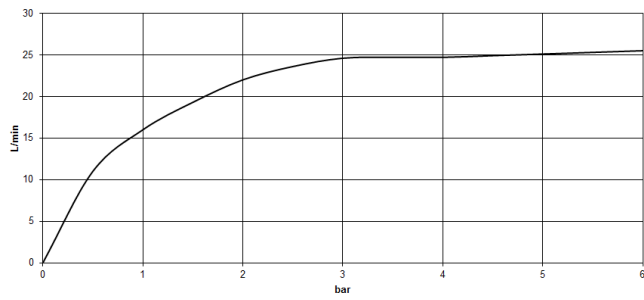

Recommended miscellaneous

Perfecto installation kit -

12 614 970 90

27 632 811
mm [inches]
M 1:10

Flow rate chart

Certificates

LGA_38124.

IAPMO_4976 (6).