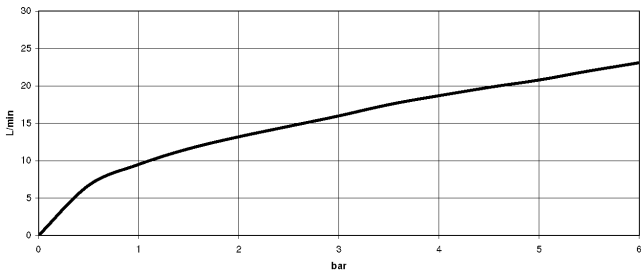

**Recommended miscellaneous**

**Concealed wall elbow -**

35 085 970 90

- max. recess depth 163 mm
- min. recess depth 90 mm

27 701 670

mm [inches]

**Flow rate chart**

**Codes & Standards**