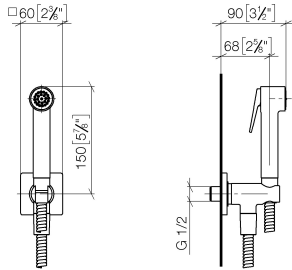

27 701 670 Product version from 4/1/2024

Fits: IMO, LULU, MADISON, MEM, TARA, CL.1, LISSÉ, VAIA

- wall bracket with integrated safety shut off valve
- max. standing pressure: 5bar
- hand shower with back flow preventer
- 1/2" shower outlet
- rosette Ø 60 mm
- metal shower hose 1250mm with integrated anti-twist protection

This product does not provide intrinsic protection against backflow in accordance with DIN EN 1717. This product must not be installed and operated in countries where compliance with DIN EN 1717 is stipulated.

The bidet shower must be operated with an upstream main fitting.

	Dark Chrome	27 701 670-19
	Chrome	27 701 670-00
	Brushed Platinum	27 701 670-06
	Platinum	27 701 670-08
	Brushed Light Gold	27 701 670-27
	Brushed Durabronze (23kt Gold)	27 701 670-28
	Brushed Bronze	27 701 670-42
	Brushed Champagne (22kt Gold)	27 701 670-46
	Champagne (22kt Gold)	27 701 670-47
	Brushed Chrome	27 701 670-93
	Brushed Dark Platinum	27 701 670-99

27 701 670 Product version from 4/1/2024

mm [inches]

Flow rate chart

27 701 670 Product version from 4/1/2024

Parts for other finishes can be found here: [Chrome](#)

Spare parts list

No.	Item Number	Name	Quantity used	Delivery time
1	09 30 09 029 90	key	1	2
2	12 861 970-19	accessories	1	-
Spare part can no longer be ordered, please order the replacement item				
3	90 12 11 107 00-19	shower	1	20
4	09 23 01 097 90	back-flow preventer	1	2
5	90 11 03 002 00-19	connection	1	20
6	90 30 02 001 00-19	hose	1	20