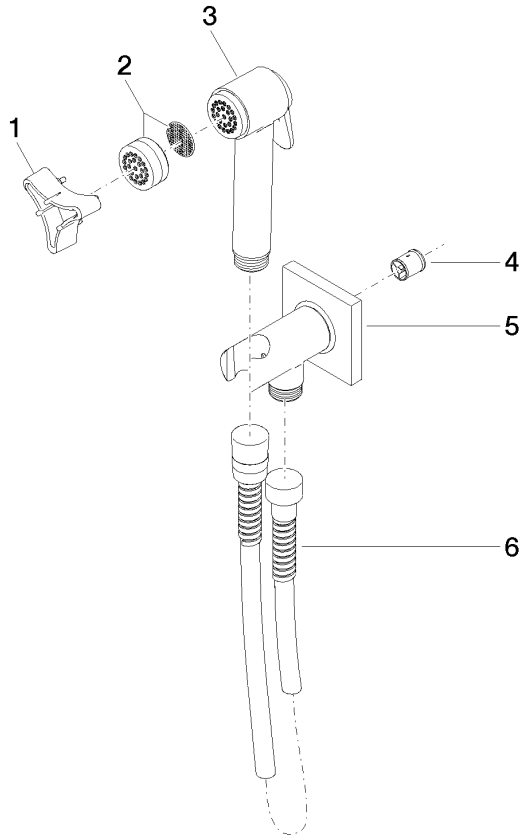

27 701 670 Product version from 4/1/2024

Fits: IMO, LULU, MADISON, MEM, TARA, CL.1, LISSÉ, VAIA

- wall bracket with integrated safety shut off valve
- max. standing pressure: 5bar
- hand shower with back flow preventer
- 1/2" shower outlet
- rosette Ø 60 mm
- metal shower hose 1250mm with integrated anti-twist protection

The bidet shower must be operated with an upstream main fitting.

	Dark Chrome	27 701 670-19
	Chrome	27 701 670-00
	Brushed Platinum	27 701 670-06
	Platinum	27 701 670-08
	Brushed Light Gold	27 701 670-27
	Brushed Durabronze (23kt Gold)	27 701 670-28
	Brushed Bronze	27 701 670-42
	Brushed Champagne (22kt Gold)	27 701 670-46
	Champagne (22kt Gold)	27 701 670-47
	Brushed Chrome	27 701 670-93
	Brushed Dark Platinum	27 701 670-99

27 701 670 Product version from 4/1/2024

mm [inches]

Flow rate chart

27 701 670 Product version from 4/1/2024

Parts for other finishes can be found here: [Chrome](#)

Spare parts list

No.	Item Number	Name	Quantity used	Delivery time
1	09 30 09 029 90	key	1	2
2	12 861 970-19	accessories	1	-
Spare part can no longer be ordered, please order the replacement item				
3	90 12 11 107 00-19	shower	1	20
4	09 23 01 097 90	back-flow preventer	1	2
5	90 11 03 002 00-19	connection	1	20
6	90 30 02 001 00-19	hose	1	20