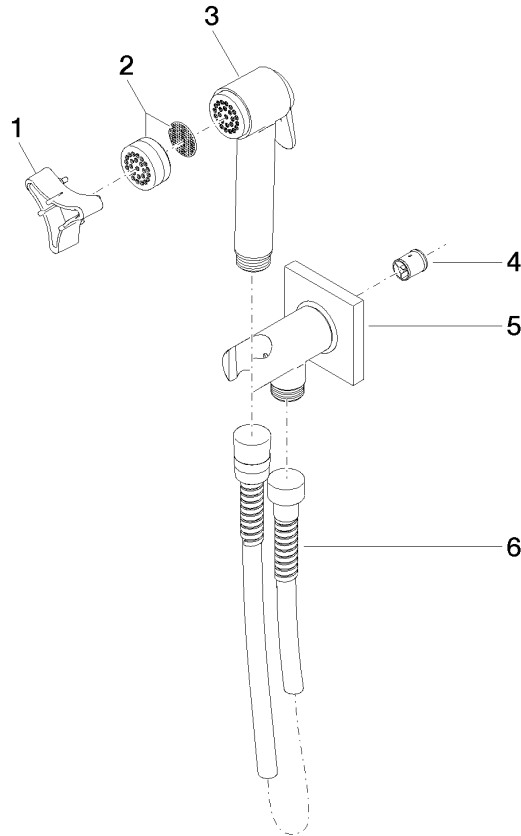

27 701 670 Product version from 4/1/2024

Fits: IMO, LULU, MADISON, MEM, TARA, CL.1, LISSÉ, VAIA

- wall bracket with integrated safety shut off valve
- max. standing pressure: 5bar
- hand shower with back flow preventer
- 1/2" shower outlet
- rosette Ø 60 mm
- metal shower hose 1250mm with integrated anti-twist protection

The bidet shower must be operated with an upstream main fitting.

	Brushed Light Gold	27 701 670-27
	Chrome	27 701 670-00
	Brushed Platinum	27 701 670-06
	Platinum	27 701 670-08
	Dark Chrome	27 701 670-19
	Brushed Durabronze (23kt Gold)	27 701 670-28
	Brushed Bronze	27 701 670-42
	Brushed Champagne (22kt Gold)	27 701 670-46
	Champagne (22kt Gold)	27 701 670-47
	Brushed Chrome	27 701 670-93
	Brushed Dark Platinum	27 701 670-99

Recommended miscellaneous

Concealed wall elbow -

35 085 970 90

- min. recess depth mm
- max. recess depth mm

27 701 670 Product version from 4/1/2024

mm [inches]

Flow rate chart

Spare parts list

No.	Item Number	Name	Quantity used	Delivery time
1	09 30 09 029 90	key	1	2
2	12 861 970-27	accessories	1	-
Spare part can no longer be ordered, please order the replacement item				
3	90 12 11 107 00-27	shower	1	30
4	09 23 01 097 90	back-flow preventer	1	2
5	90 11 03 002 00-27	connection	1	30
6	90 30 02 001 00-27	hose	1	30