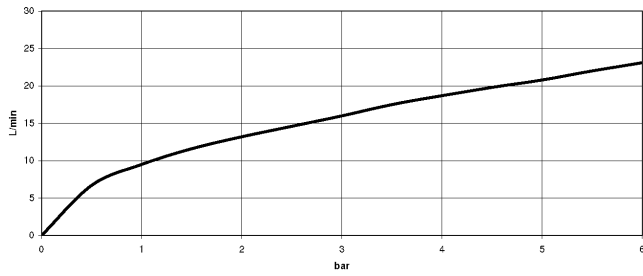

Recommended miscellaneous

Concealed wall elbow -

35 085 970 90

- min. recess depth mm
- max. recess depth mm

27 701 670 Product version from 4/1/2024

mm [inches]

Flow rate chart

Spare parts list