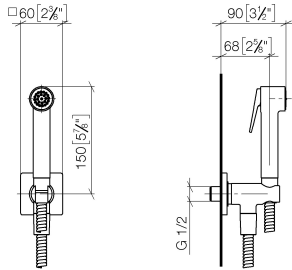

27 701 670 Product version from 4/1/2024

Fits: IMO, LULU, MADISON, MEM, TARA, CL.1, LISSÉ, VAIA

- wall bracket with integrated safety shut off valve
- max. standing pressure: 5bar
- hand shower with back flow preventer
- 1/2" shower outlet
- rosette Ø 60 mm
- metal shower hose 1250mm with integrated anti-twist protection

Recommended miscellaneous

Concealed wall elbow -

35 085 970 90

- min. recess depth mm
- max. recess depth mm

27 701 670 Product version from 4/1/2024

mm [inches]

Flow rate chart

Spare parts list

No.	Item Number	Name	Quantity used	Delivery time
1	09 30 09 029 90	key	1	2
2	12 861 970-27	accessories	1	-
Spare part can no longer be ordered, please order the replacement item				
3	90 12 11 107 00-27	shower	1	30
4	09 23 01 097 90	back-flow preventer	1	2
5	90 11 03 002 00-27	connection	1	30
6	90 30 02 001 00-27	hose	1	30