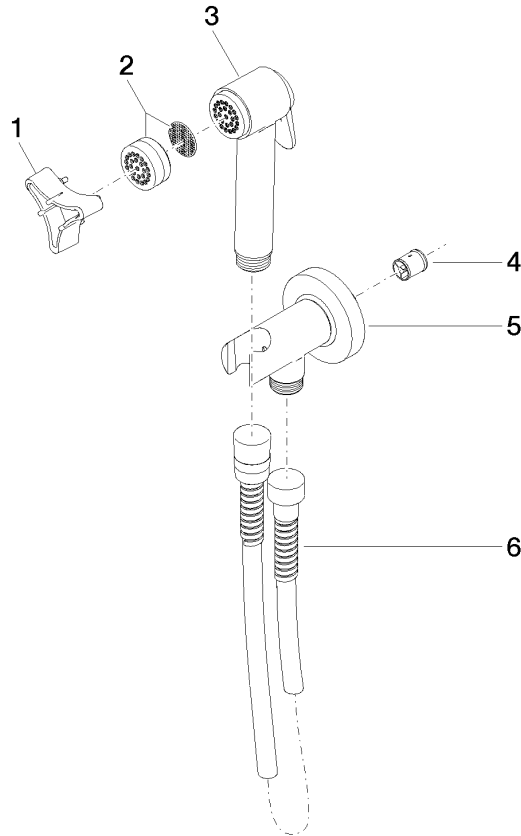

Bidet spray - Brushed Platinum

IMO

27 701 970

Fits: IMO, LULU, MADISON, MEM, TARA, CL.1, LISSÉ, VAIA, META, CYO

- wall bracket with integrated safety shut off valve
- max. standing pressure: 5bar
- hand shower with back flow preventer
- 1/2" shower outlet
- rosette Ø 60 mm
- metal shower hose 1250mm with integrated anti-twist protection

Recommended miscellaneous

- Concealed wall elbow -** 35 085 970 90
- max. recess depth 163 mm
 - min. recess depth 90 mm

27 701 970

mm [inches]

Flow rate chart

Certificates

LGA_29989.

27 701 970

Spare parts list

No.	Item Number	Name	Quantity used	Delivery time
1	09 30 09 029 90	key	1	2
2	12 861 970-06	accessories	1	-
Spare part can no longer be ordered, please order the replacement item				
3	90 12 11 107 00-06	shower	1	10
4	09 23 01 097 90	back-flow preventer	1	2
5	90 11 03 001 00-06	connection	1	10
6	90 30 02 001 00-06	hose	1	10