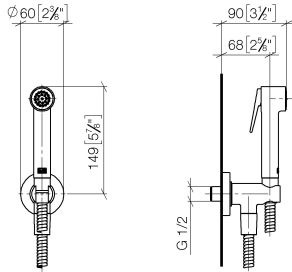

Bidet spray - Brushed Platinum

IMO

27 701 970

Fits: IMO, LULU, MADISON, MEM, TARA, CL.1, LISSÉ, VAIA, META, CYO

- wall bracket with integrated safety shut off valve
- max. standing pressure: 5bar
- hand shower with back flow preventer
- 1/2" shower outlet
- rosette Ø 60 mm
- metal shower hose 1250mm with integrated anti-twist protection

Recommended miscellaneous

- Concealed wall elbow -** 35 085 970 90
- max. recess depth 163 mm
 - min. recess depth 90 mm

27 701 970

mm [inches]

Flow rate chart

Certificates

LGA_29989.

27 701 970