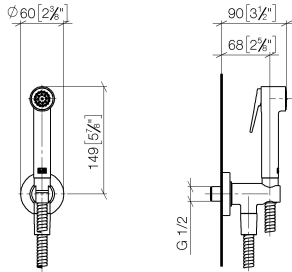

**Bidet spray - Dark Chrome**

IMO

27 701 970

Fits: IMO, LULU, MADISON, MEM, TARA, CL.1, LISSÉ, VAIA, META, CYO

- wall bracket with integrated safety shut off valve
- max. standing pressure: 5bar
- hand shower with back flow preventer
- 1/2" shower outlet
- rosette Ø 60 mm
- metal shower hose 1250mm with integrated anti-twist protection

**Recommended miscellaneous**

- Concealed wall elbow -** 35 085 970 90
- max. recess depth 163 mm
  - min. recess depth 90 mm

27 701 970

mm [inches]

Flow rate chart

27 701 970