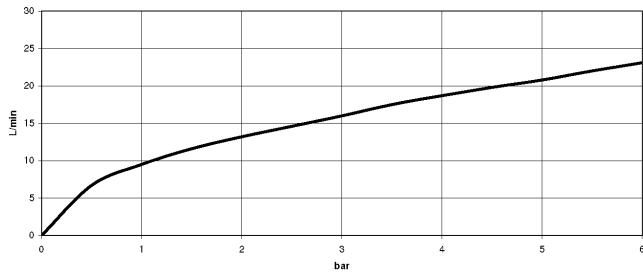

**Recommended miscellaneous**

- Concealed wall elbow -** 35 085 970 90
- max. recess depth 163 mm
  - min. recess depth 90 mm

27 701 970

mm [inches]

Flow rate chart

27 701 970