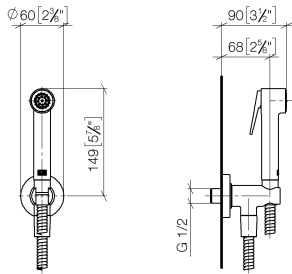

Bidet spray - Brushed Champagne (22kt Gold)

IMO

27 701 970

Fits: IMO, LULU, MADISON, MEM, TARA, CL.1, LISSÉ, VAIA, META, CYO

- wall bracket with integrated safety shut off valve
- max. standing pressure: 5bar
- hand shower with back flow preventer
- 1/2" shower outlet
- rosette Ø 60 mm
- metal shower hose 1250mm with integrated anti-twist protection

Recommended miscellaneous

- Concealed wall elbow -** 35 085 970 90
- max. recess depth 163 mm
 - min. recess depth 90 mm

27 701 970

mm [inches]

Flow rate chart

27 701 970

Spare parts list

No.	Item Number	Name	Quantity used	Delivery time
1	09 30 09 029 90	key	1	2
2	12 861 970-46	accessories	1	-
Spare part can no longer be ordered, please order the replacement item				
3	90 12 11 107 00-46	shower	1	30
4	09 23 01 097 90	back-flow preventer	1	2
5	90 11 03 001 00-46	connection	1	30
6	90 30 02 001 00-46	hose	1	30