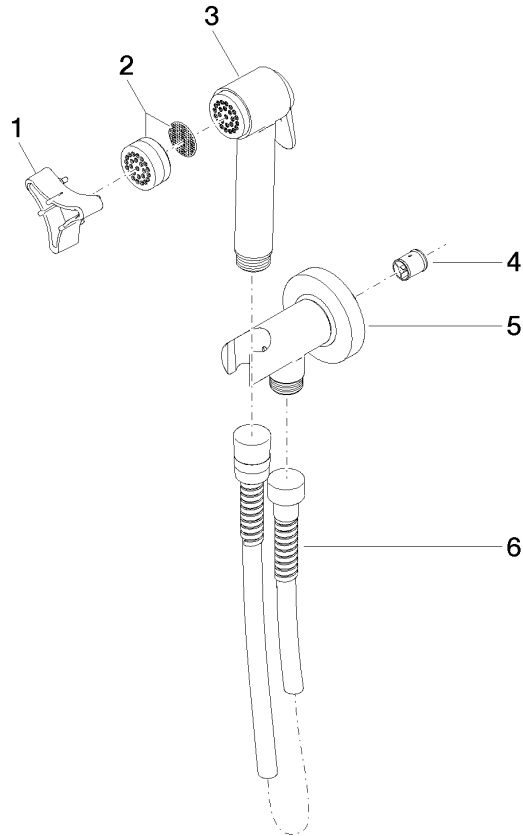

Bidet spray - Brushed Champagne (22kt Gold)

IMO

27 701 970

Fits: IMO, LULU, MADISON, MEM, TARA, CL.1, LISSÉ, VAIA, META, CYO

- wall bracket with integrated safety shut off valve
- max. standing pressure: 5bar
- hand shower with back flow preventer
- 1/2" shower outlet
- rosette Ø 60 mm
- metal shower hose 1250mm with integrated anti-twist protection

Recommended miscellaneous

- Concealed wall elbow -** 35 085 970 90
- max. recess depth 163 mm
 - min. recess depth 90 mm

27 701 970

mm [inches]

Flow rate chart

27 701 970

Spare parts list

No.	Item Number	Name	Quantity used	Delivery time
1	09 30 09 029 90	key	1	2
2	12 861 970-46	accessories	1	-
Spare part can no longer be ordered, please order the replacement item				
3	90 12 11 107 00-46	shower	1	30
4	09 23 01 097 90	back-flow preventer	1	2
5	90 11 03 001 00-46	connection	1	30
6	90 30 02 001 00-46	hose	1	30