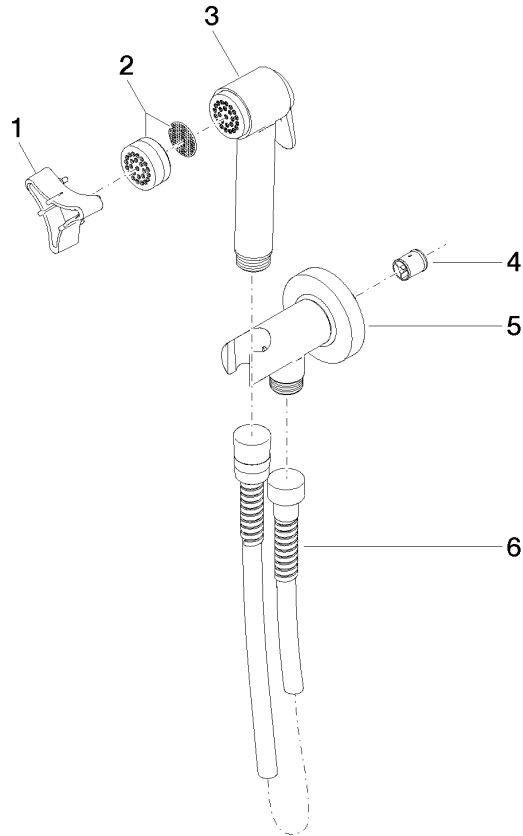

Bidet spray - Champagne (22kt Gold)

IMO

27 701 970

Fits: IMO, LULU, MADISON, MEM, TARA, CL.1, LISSÉ, VAIA, META, CYO

- wall bracket with integrated safety shut off valve
- max. standing pressure: 5bar
- hand shower with back flow preventer
- 1/2" shower outlet
- rosette Ø 60 mm
- metal shower hose 1250mm with integrated anti-twist protection

Recommended miscellaneous

Concealed wall elbow - 35 085 970 90

- max. recess depth 163 mm
- min. recess depth 90 mm

27 701 970

mm [inches]

Flow rate chart

27 701 970

Spare parts list

No.	Item Number	Name	Quantity used	Delivery time
1	09 30 09 029 90	key	1	2
2	12 861 970-47	accessories	1	-
Spare part can no longer be ordered, please order the replacement item				
3	90 12 11 107 00-47	shower	1	30
4	09 23 01 097 90	back-flow preventer	1	2
5	90 11 03 001 00-47	connection	1	30
6	90 30 02 001 00-47	hose	1	30