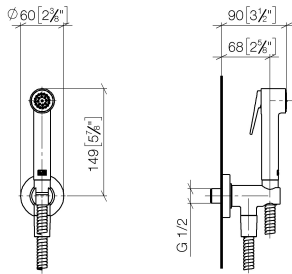

Bidet spray - Champagne (22kt Gold)

IMO

27 701 970

Fits: IMO, LULU, MADISON, MEM, TARA, CL.1, LISSÉ, VAIA, META, CYO

- wall bracket with integrated safety shut off valve
- max. standing pressure: 5bar
- hand shower with back flow preventer
- 1/2" shower outlet
- rosette Ø 60 mm
- metal shower hose 1250mm with integrated anti-twist protection

Recommended miscellaneous

Concealed wall elbow - 35 085 970 90

- max. recess depth 163 mm
- min. recess depth 90 mm

27 701 970

mm [inches]

Flow rate chart

27 701 970

Spare parts list

No.	Item Number	Name	Quantity used	Delivery time
1	09 30 09 029 90	key	1	2
2	12 861 970-47	accessories	1	-
Spare part can no longer be ordered, please order the replacement item				
3	90 12 11 107 00-47	shower	1	30
4	09 23 01 097 90	back-flow preventer	1	2
5	90 11 03 001 00-47	connection	1	30
6	90 30 02 001 00-47	hose	1	30