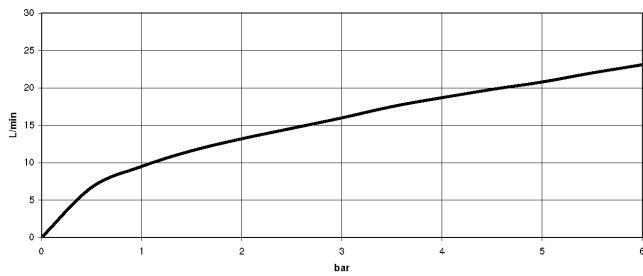

Recommended miscellaneous

Concealed wall elbow - 35 085 970 90

- max. recess depth 163 mm
- min. recess depth 90 mm

27 701 970

mm [inches]

Flow rate chart

27 701 970

Spare parts list