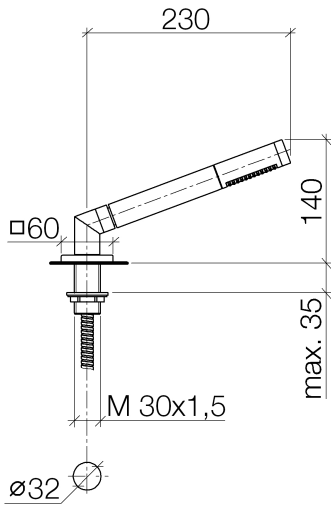

27 702 980 Product version from 5/15/2020

Fits: IMO, MEM, CL.1, CYO

- COMPACT RAIN, max. flow rate 6.8 l/min (at 3 bar)
- with anti-scale system
- rosette 60 x 60 mm
- hole diameter 32 mm
- metal shower hose 2250mm with integrated anti-twist protection
- WRAS

Two-piece design allows hose to later be changed without dismantling the fitting.

Intrinsic protection against back flow.

	Brushed Light Gold	27 702 980-27
	Chrome	27 702 980-00
	Brushed Platinum	27 702 980-06
	Platinum	27 702 980-08
	Dark Chrome	27 702 980-19
	Brushed Durabronze (23kt Gold)	27 702 980-28
	Matte Black	27 702 980-33
	Brushed Champagne (22kt Gold)	27 702 980-46
	Champagne (22kt Gold)	27 702 980-47
	Brushed Chrome	27 702 980-93
	Brushed Dark Platinum	27 702 980-99

27 702 980 Product version from 5/15/2020

Flow rate chart

Codes & Standards

Scottish Water
Byelaws

UK Water Supply
Regulations

Hand shower set for bath rim or tile edge installation - Brushed Light Gold

IMO

27 702 980 Product version from 5/15/2020

Certificates

WRAS_2209

27 702 980 Product version from 5/15/2020

Parts for other finishes can be found here: [Chrome](#)

Spare parts list

No.	Item Number	Name	Quantity used	Delivery time
1	90 12 11 140 41-27	shower	1	30
2	04 24 04 287 00-27	nipple	1	60
3	90 14 20 002 00 90	seal	1	2
4	28 322 970-27	Metal shower hose 1/2" x 3/8" x 1750 mm - Brushed Light Gold	1	30
5	90 18 40 085 00 90	sleeve	1	2
6	09 27 68 003-27	rosette	1	60
7	09 30 01 090-07	sleeve	1	30
8	04 23 10 032 46 90	fixing set	1	2
9	09 30 11 060 90	disc	1	2
10	12 505 970 90	High pressure hose 1/2" x 3/8" x 500 mm -	1	2
11	90 24 03 168 00 90	nipple	1	2
12	04 24 04 187 00-27	nipple	1	-