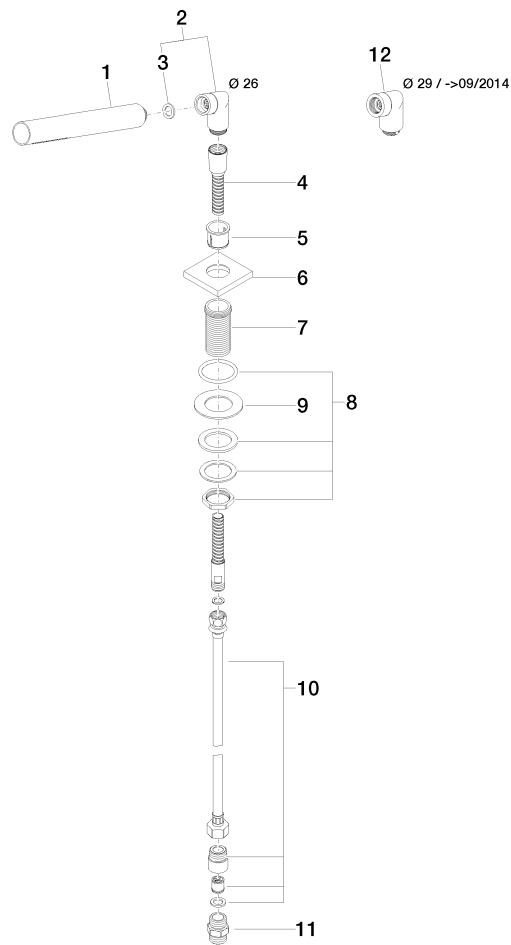

27 702 980 Product version from 5/15/2020

Fits: IMO, MEM, CL.1, CYO

- COMPACT RAIN, max. flow rate 6.8 l/min (at 3 bar)
- with anti-scale system
- rosette 60 x 60 mm
- hole diameter 32 mm
- metal shower hose 2250mm with integrated anti-twist protection
- WRAS

Two-piece design allows hose to later be changed without dismantling the fitting.

Intrinsic protection against back flow.

	Brushed Light Gold	27 702 980-27
	Chrome	27 702 980-00
	Brushed Platinum	27 702 980-06
	Platinum	27 702 980-08
	Dark Chrome	27 702 980-19
	Brushed Durabronze (23kt Gold)	27 702 980-28
	Matte Black	27 702 980-33
	Brushed Champagne (22kt Gold)	27 702 980-46
	Champagne (22kt Gold)	27 702 980-47
	Brushed Chrome	27 702 980-93
	Brushed Dark Platinum	27 702 980-99

27 702 980 Product version from 5/15/2020

Flow rate chart

Codes & Standards

Scottish Water
Byelaws

UK Water Supply
Regulations

Hand shower set for bath rim or tile edge installation - Brushed Light Gold

IMO

27 702 980 Product version from 5/15/2020

Certificates

WRAS_2209

27 702 980 Product version from 5/15/2020

Parts for other finishes can be found here: [Chrome](#)

Spare parts list

No.	Item Number	Name	Quantity used	Delivery time
1	90 12 11 140 41-27	shower	1	30
2	04 24 04 287 00-27	nipple	1	60
3	90 14 20 002 00 90	seal	1	2
4	28 322 970-27	Metal shower hose 1/2" x 3/8" x 1750 mm - Brushed Light Gold	1	30
5	90 18 40 085 00 90	sleeve	1	2
6	09 27 68 003-27	rosette	1	60
7	09 30 01 090-07	sleeve	1	30
8	04 23 10 032 46 90	fixing set	1	2
9	09 30 11 060 90	disc	1	2
10	12 505 970 90	High pressure hose 1/2" x 3/8" x 500 mm -	1	2
11	90 24 03 168 00 90	nipple	1	2
12	04 24 04 187 00-27	nipple	1	-