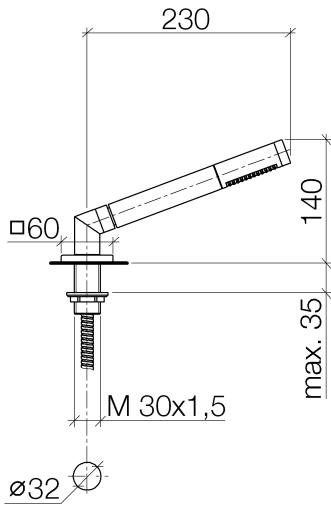

Hand shower set for bath rim or tile edge installation - Brushed Champagne (22kt Gold)

IMO

27 702 980 Product version from 5/15/2020

Fits: IMO, MEM, CL.1, CYO

- COMPACT RAIN, max. flow rate 6.8 l/min (at 3 bar)
- with anti-scale system
- rosette 60 x 60 mm
- hole diameter 32 mm
- metal shower hose 2250mm with integrated anti-twist protection
- WRAS

Two-piece design allows hose to later be changed without dismantling the fitting.

Intrinsic protection against back flow.

	Brushed Champagne (22kt Gold)	27 702 980-46
	Chrome	27 702 980-00
	Brushed Platinum	27 702 980-06
	Platinum	27 702 980-08
	Dark Chrome	27 702 980-19
	Brushed Light Gold	27 702 980-27
	Brushed Durabrass (23kt Gold)	27 702 980-28
	Matte Black	27 702 980-33
	Champagne (22kt Gold)	27 702 980-47
	Brushed Chrome	27 702 980-93
	Brushed Dark Platinum	27 702 980-99

Hand shower set for bath rim or tile edge installation - Brushed Champagne
(22kt Gold)

IMO

27 702 980 Product version from 5/15/2020

Flow rate chart

Codes & Standards

EN 1717

Scottish Water
Byelaws

UK Water Supply
Regulations

27 702 980 Product version from 5/15/2020

Parts for other finishes can be found here: Chrome

Spare parts list

No.	Item Number	Name	Quantity used	Delivery time
1	90 12 11 140 41-46	shower	1	30
2	04 24 04 287 00-46	nipple	1	30
3	90 14 20 002 00 90	seal	1	2
4	28 322 970-46	Metal shower hose 1/2" x 3/8" x 1750 mm - Brushed Champagne (22kt Gold)	1	30
5	90 18 40 085 00 90	sleeve	1	2
6	09 27 68 003-46	rosette	1	30
7	09 30 01 090-07	sleeve	1	30
8	04 23 10 032 46 90	fixing set	1	2
9	09 30 11 060 90	disc	1	2
10	12 505 970 90	High pressure hose 1/2" x 3/8" x 500 mm -	1	2
11	90 24 03 168 00 90	nipple	1	2
12	04 24 04 187 00-46	nipple	1	-