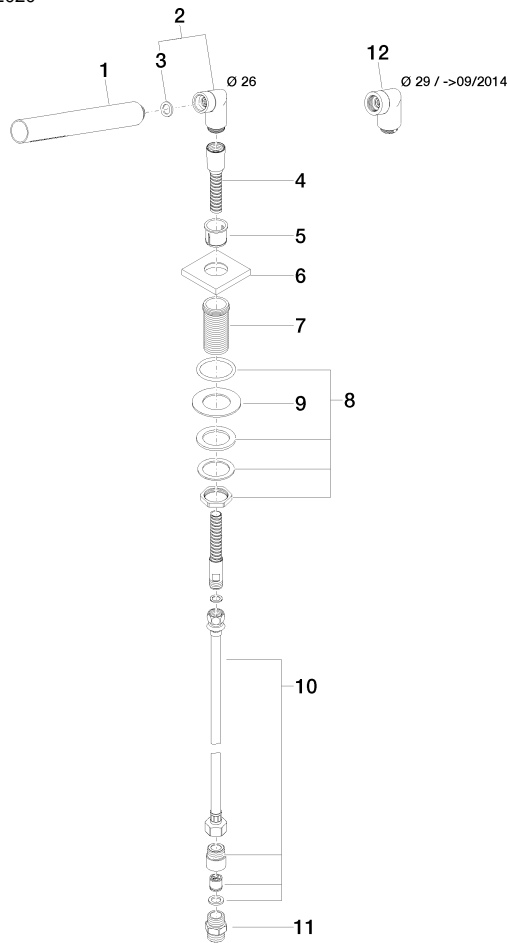

Hand shower set for bath rim or tile edge installation - Brushed Champagne (22kt Gold)

IMO

27 702 980 Product version from 5/15/2020

Fits: IMO, MEM, CL.1, CYO

- COMPACT RAIN, max. flow rate 6.8 l/min (at 3 bar)
- with anti-scale system
- rosette 60 x 60 mm
- hole diameter 32 mm
- metal shower hose 2250mm with integrated anti-twist protection
- WRAS

Hand shower set for bath rim or tile edge installation - Brushed Champagne
(22kt Gold)

IMO

27 702 980 Product version from 5/15/2020

Flow rate chart

Codes & Standards

EN 1717

Scottish Water
Byelaws

UK Water Supply
Regulations

Hand shower set for bath rim or tile edge installation - Brushed Champagne (22kt Gold)

IMO

27 702 980 Product version from 5/15/2020

Certificates

Belgaqua_21-383-2 WRAS_2209

**Hand shower set for bath rim or tile edge installation - Brushed Champagne
(22kt Gold)**

27 702 980 Product version from 5/15/2020

Parts for other finishes can be found here: Chrome

Spare parts list

No.	Item Number	Name	Quantity used	Delivery time
1	90 12 11 140 41-46	shower	1	30
2	04 24 04 287 00-46	nipple	1	30
3	90 14 20 002 00 90	seal	1	2
4	28 322 970-46	Metal shower hose 1/2" x 3/8" x 1750 mm - Brushed Champagne (22kt Gold)	1	30
5	90 18 40 085 00 90	sleeve	1	2
6	09 27 68 003-46	rosette	1	30
7	09 30 01 090-07	sleeve	1	30
8	04 23 10 032 46 90	fixing set	1	2
9	09 30 11 060 90	disc	1	2
10	12 505 970 90	High pressure hose 1/2" x 3/8" x 500 mm -	1	2
11	90 24 03 168 00 90	nipple	1	2
12	04 24 04 187 00-46	nipple	1	-