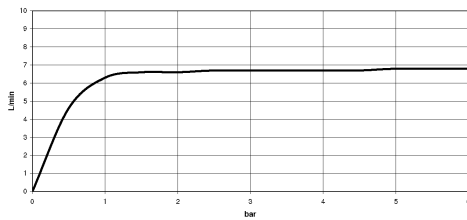

Hand shower set for bath rim or tile edge installation - Brushed Champagne (22kt Gold)

IMO

27 702 980 Product version from 5/15/2020

Fits: IMO, MEM, CL.1, CYO

- COMPACT RAIN, max. flow rate 6.8 l/min (at 3 bar)
- with anti-scale system
- rosette 60 x 60 mm
- hole diameter 32 mm
- metal shower hose 2250mm with integrated anti-twist protection
- WRAS

Two-piece design allows hose to later be changed without dismantling the fitting.

Intrinsic protection against back flow.

	Brushed Champagne (22kt Gold)	27 702 980-46
	Chrome	27 702 980-00
	Brushed Platinum	27 702 980-06
	Platinum	27 702 980-08
	Dark Chrome	27 702 980-19
	Brushed Light Gold	27 702 980-27
	Brushed Durabrass (23kt Gold)	27 702 980-28
	Matte Black	27 702 980-33
	Champagne (22kt Gold)	27 702 980-47
	Brushed Chrome	27 702 980-93
	Brushed Dark Platinum	27 702 980-99

Hand shower set for bath rim or tile edge installation - Brushed Champagne
(22kt Gold)

IMO

27 702 980 Product version from 5/15/2020

Flow rate chart

Codes & Standards

EN 1717

Scottish Water
Byelaws

UK Water Supply
Regulations