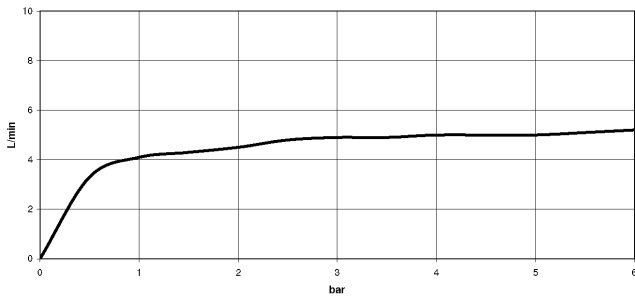

27 718 809

- with round rosette
- spray flow
- automatic spout/shower diverter
- height of mixer 171 mm
- hole diameter rinsing spray 32mm
- fabric braided hose 1500 mm
- sprayface with anti-scaling system
- lead-free
- This product can help a building meet the requirements of Green Building Rating Systems, e.g. LEED®, BREEAM®, DGNB

Can only be combined with 33810809, 33826809, 19815809, 19825809.

Intrinsic protection against back flow.

Residual water may emerge from the spray after closing.

Operating unit can be positioned freely.

	Chrome	27 718 809-00
	Brushed Platinum	27 718 809-06
	Platinum	27 718 809-08
	Durabrace (23kt Gold)	27 718 809-09
	Dark Chrome	27 718 809-19
	Brushed Durabrace (23kt Gold)	27 718 809-28
	Matte Black	27 718 809-33
	Brushed Champagne (22kt Gold)	27 718 809-46
	Champagne (22kt Gold)	27 718 809-47
	Brushed Chrome	27 718 809-93
	Brushed Dark Platinum	27 718 809-99

27 718 809

mm [inches]

Flow rate chart

Codes & Standards

DIN 4109

ISO 3822

Ü-Zeichen

VAIA Rinsing spray set - Chrome