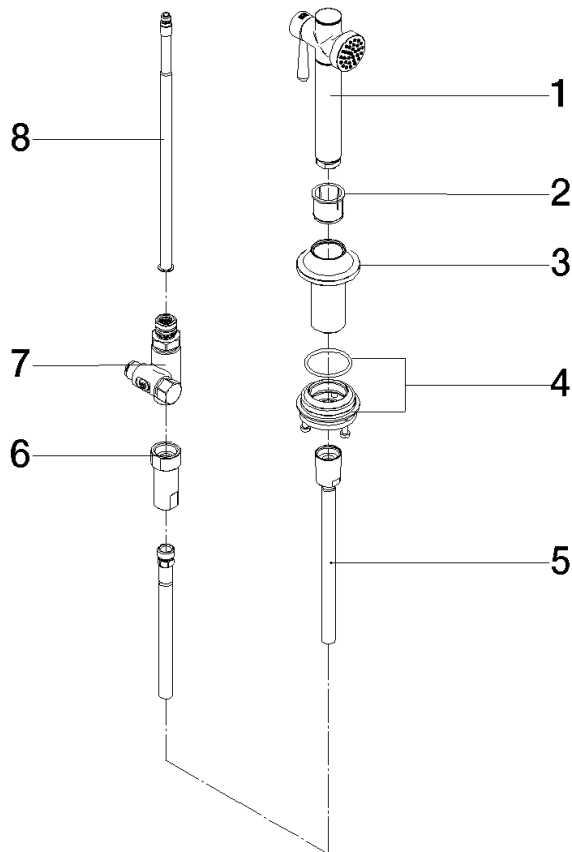

27 718 809

Product version from 7/1/2023

Parts for other finishes can be found here: Brushed Platinum