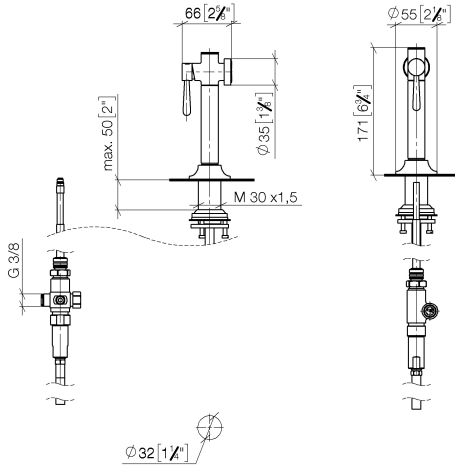

27 718 809

- with round rosette
- spray flow
- automatic spout/shower diverter
- height of mixer 171 mm
- hole diameter rinsing spray 32mm
- fabric braided hose 1500 mm
- sprayface with anti-scaling system
- lead-free
- This product can help a building meet the requirements of Green Building Rating Systems, e.g. LEED®, BREEAM®, DGNB

Can only be combined with 33810809, 33826809, 19815809, 19825809.

Intrinsic protection against back flow.

Residual water may emerge from the spray after closing.

Operating unit can be positioned freely.

	Chrome	27 718 809-00
	Brushed Platinum	27 718 809-06
	Platinum	27 718 809-08
	Durabrace (23kt Gold)	27 718 809-09
	Dark Chrome	27 718 809-19
	Brushed Durabrace (23kt Gold)	27 718 809-28
	Matte Black	27 718 809-33
	Brushed Champagne (22kt Gold)	27 718 809-46
	Champagne (22kt Gold)	27 718 809-47
	Brushed Chrome	27 718 809-93
	Brushed Dark Platinum	27 718 809-99

27 718 809

mm [inches]

Flow rate chart

Codes & Standards

DIN 4109

ISO 3822

Ü-Zeichen

VAIA Rinsing spray set - Chrome