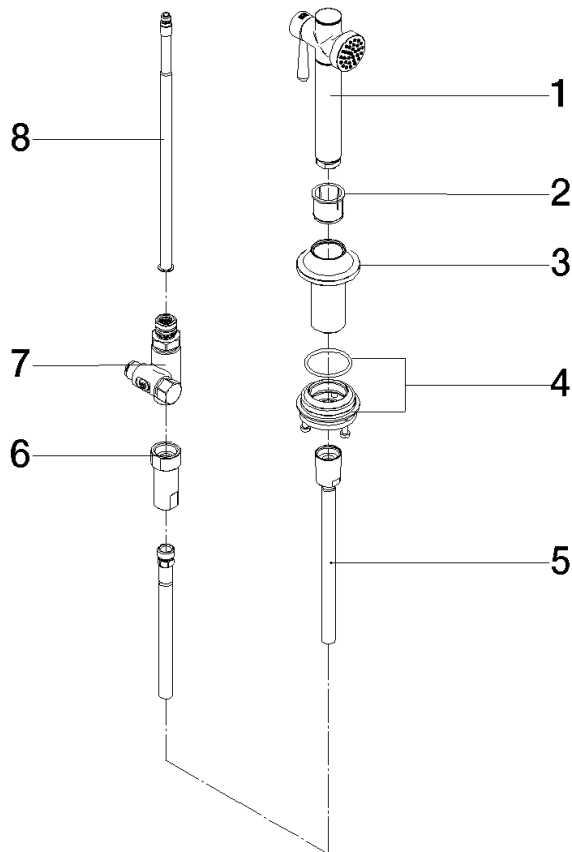

27 718 809

- with round rosette
- spray flow
- automatic spout/shower diverter
- height of mixer 171 mm
- hole diameter rinsing spray 32mm
- fabric braided hose 1500 mm
- sprayface with anti-scaling system
- lead-free
- This product can help a building meet the requirements of Green Building Rating Systems, e.g. LEED®, BREEAM®, DGNB

27 718 809

mm [inches]

Flow rate chart

Codes & Standards

DIN 4109

ISO 3822

Ü-Zeichen

VAIA Rinsing spray set - Brushed Platinum

VAIA

27 718 809

Certificates

LGA_38

27 718 809

Product version from 7/1/2023

Parts for other finishes can be found here: [Chrome](#)

VAIA Rinsing spray set - Brushed Platinum

VAIA

27 718 809

Spare parts list

Product version from 7/1/2023

No.	Item Number	Name	Quantity used	Delivery time
	90 12 11 096 12-06	shower	8	10