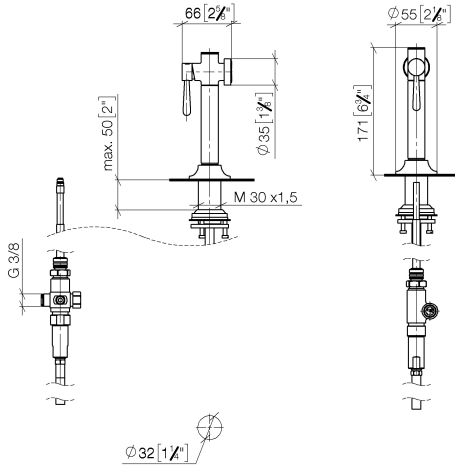

27 718 809

- with round rosette
- spray flow
- automatic spout/shower diverter
- height of mixer 171 mm
- hole diameter rinsing spray 32mm
- fabric braided hose 1500 mm
- sprayface with anti-scaling system
- lead-free
- This product can help a building meet the requirements of Green Building Rating Systems, e.g. LEED®, BREEAM®, DGNB

Can only be combined with 33810809, 33826809, 19815809, 19825809.

Intrinsic protection against back flow.

Residual water may emerge from the spray after closing.

Operating unit can be positioned freely.

	Brushed Platinum	27 718 809-06
	Chrome	27 718 809-00
	Platinum	27 718 809-08
	Durabrace (23kt Gold)	27 718 809-09
	Dark Chrome	27 718 809-19
	Brushed Durabrace (23kt Gold)	27 718 809-28
	Matte Black	27 718 809-33
	Brushed Champagne (22kt Gold)	27 718 809-46
	Champagne (22kt Gold)	27 718 809-47
	Brushed Chrome	27 718 809-93
	Brushed Dark Platinum	27 718 809-99

27 718 809

mm [inches]

Flow rate chart

Codes & Standards

DIN 4109

ISO 3822

Ü-Zeichen

VAIA Rinsing spray set - Brushed Platinum

VAIA

27 718 809

Spare parts list

Product version from 7/1/2023

No.	Item Number	Name	Quantity used	Delivery time
	90 12 11 096 12-06	shower	8	10