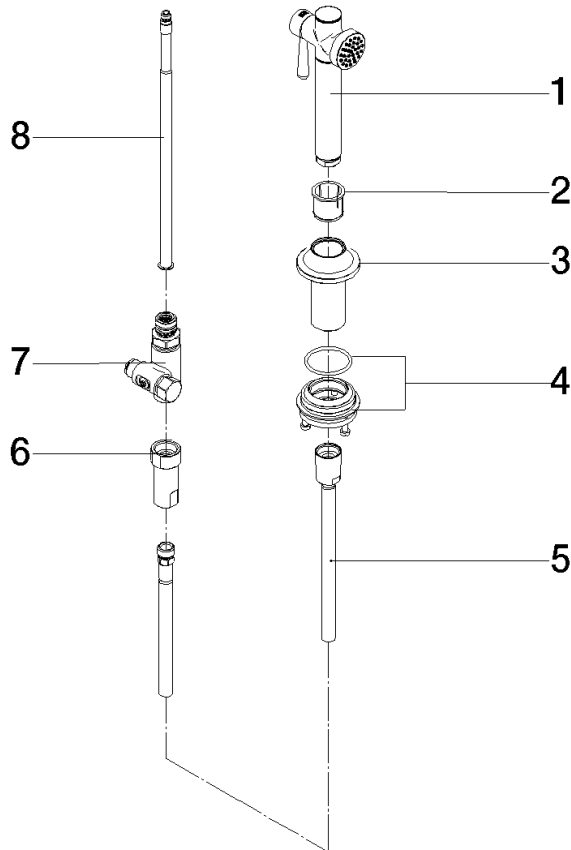

27 718 809

- with round rosette
- spray flow
- automatic spout/shower diverter
- height of mixer 171 mm
- hole diameter rinsing spray 32mm
- fabric braided hose 1500 mm
- sprayface with anti-scaling system
- lead-free
- This product can help a building meet the requirements of Green Building Rating Systems, e.g. LEED®, BREEAM®, DGNB

Can only be combined with 33810809, 33826809, 19815809, 19825809.

Intrinsic protection against back flow.

Residual water may emerge from the spray after closing.

Operating unit can be positioned freely.

	Durabronss (23kt Gold)	27 718 809-09
	Chrome	27 718 809-00
	Brushed Platinum	27 718 809-06
	Platinum	27 718 809-08
	Dark Chrome	27 718 809-19
	Brushed Durabronss (23kt Gold)	27 718 809-28
	Matte Black	27 718 809-33
	Brushed Champagne (22kt Gold)	27 718 809-46
	Champagne (22kt Gold)	27 718 809-47
	Brushed Chrome	27 718 809-93
	Brushed Dark Platinum	27 718 809-99

27 718 809

mm [inches]

Flow rate chart

Codes & Standards

DIN 4109

ISO 3822

Ü-Zeichen

VAIA Rinsing spray set - Durabronss (23kt Gold)

Parts for other finishes can be found here: [Chrome](#)

VAIA Rinsing spray set - Durabrass (23kt Gold)

VAIA

27 718 809

**Spare parts list**

**Product version from 7/1/2023**

No.	Item Number	Name	Quantity used	Delivery time
	90 12 11 096 12-09	shower	8	40