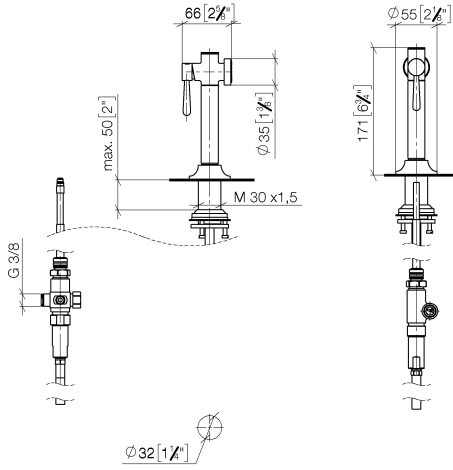

27 718 809

- with round rosette
- spray flow
- automatic spout/shower diverter
- height of mixer 171 mm
- hole diameter rinsing spray 32mm
- fabric braided hose 1500 mm
- sprayface with anti-scaling system
- lead-free
- This product can help a building meet the requirements of Green Building Rating Systems, e.g. LEED®, BREEAM®, DGNB

Can only be combined with 33810809, 33826809, 19815809, 19825809.

Intrinsic protection against back flow.

Residual water may emerge from the spray after closing.

Operating unit can be positioned freely.

	Durabronss (23kt Gold)	27 718 809-09
	Chrome	27 718 809-00
	Brushed Platinum	27 718 809-06
	Platinum	27 718 809-08
	Dark Chrome	27 718 809-19
	Brushed Durabronss (23kt Gold)	27 718 809-28
	Matte Black	27 718 809-33
	Brushed Champagne (22kt Gold)	27 718 809-46
	Champagne (22kt Gold)	27 718 809-47
	Brushed Chrome	27 718 809-93
	Brushed Dark Platinum	27 718 809-99

27 718 809

mm [inches]

Flow rate chart

Codes & Standards

DIN 4109

ISO 3822

Ü-Zeichen

VAIA Rinsing spray set - Durabronss (23kt Gold)