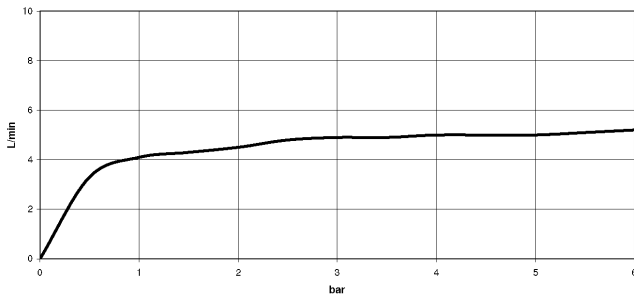

27 718 809

- with round rosette
- spray flow
- automatic spout/shower diverter
- height of mixer 171 mm
- hole diameter rinsing spray 32mm
- fabric braided hose 1500 mm
- sprayface with anti-scaling system
- lead-free
- This product can help a building meet the requirements of Green Building Rating Systems, e.g. LEED®, BREEAM®, DGNB

Can only be combined with 33810809, 33826809, 19815809, 19825809.

Intrinsic protection against back flow.

Residual water may emerge from the spray after closing.

Operating unit can be positioned freely.

	Durabronss (23kt Gold)	27 718 809-09
	Chrome	27 718 809-00
	Brushed Platinum	27 718 809-06
	Platinum	27 718 809-08
	Dark Chrome	27 718 809-19
	Brushed Durabronss (23kt Gold)	27 718 809-28
	Matte Black	27 718 809-33
	Brushed Champagne (22kt Gold)	27 718 809-46
	Champagne (22kt Gold)	27 718 809-47
	Brushed Chrome	27 718 809-93
	Brushed Dark Platinum	27 718 809-99

27 718 809

mm [inches]

Flow rate chart

Codes & Standards

DIN 4109

ISO 3822

Ü-Zeichen

VAIA Rinsing spray set - Durabronss (23kt Gold)