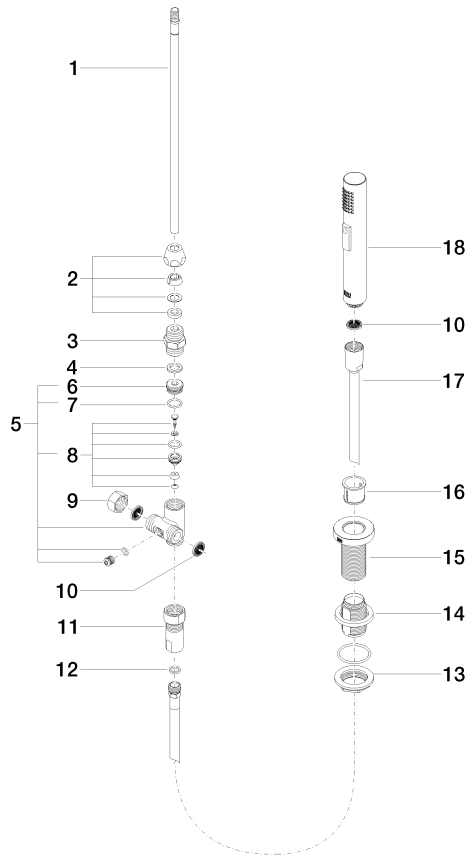

## Rinsing spray set - Chrome

ELIO

27 721 970

Fits: ELIO, TARA, TARA ULTRA

- with round rosette
- spray flow
- automatic spout/shower diverter
- height of mixer 191 mm
- hole diameter rinsing spray 32mm
- fabric braided hose 1500 mm
- sprayface with anti-scaling system
- lead-free

Can only be combined with 33826790, 32800790, 33826888, 32815888, 20815892, 33826875.

Intrinsic protection against back flow.

	Chrome	27 721 970-00
	Brushed Platinum	27 721 970-06
	Platinum	27 721 970-08
	Durabress (23kt Gold)	27 721 970-09
	Dark Chrome	27 721 970-19
	Brushed Durabress (23kt Gold)	27 721 970-28
	Matte Black	27 721 970-33
	Brushed Champagne (22kt Gold)	27 721 970-46
	Champagne (22kt Gold)	27 721 970-47
	Brushed Chrome	27 721 970-93
	Brushed Dark Platinum	27 721 970-99

27 721 970

mm [inches]

Flow rate chart

Certificates

LGA\_18901.

Belgaqua\_21-027-  
27\_3.

IAPMO\_N-4976 (2).

LGA\_29572.

IAPMO\_6397.

27 721 970

Spare parts list

No.	Item Number	Name	Quantity used	Delivery time
1	04 24 02 046 01-07	pipe	1	10
2	90 23 30 040 00-00	threaded connector	1	10
3	90 24 03 168 00 90	nipple	1	2
4	90 14 20 002 00 90	seal	1	2
5	90 17 09 046 10 90	diverter	1	2
6	09 24 04 112 10 90	nipple	1	2
7	90 14 10 033 00 90	seal	1	2
8	90 21 10 031 10 90	diverter	1	2
9	04 21 02 006 00 92	cap	1	2
10	09 23 01 039 90	sieve	2	2
11	90 24 03 241 00 90	nipple	1	2
12	90 14 20 019 00 90	seal	1	2
13	04 30 11 038 66 90	fixing set	1	2
14	12 720 970 90	Extension set -	1	60
15	09 30 01 285-00	rosette	1	10
16	90 18 40 085 00 90	sleeve	1	2
17	90 30 02 062 00-00	hose	1	2
18	04 12 11 158 00-00	shower	1	10