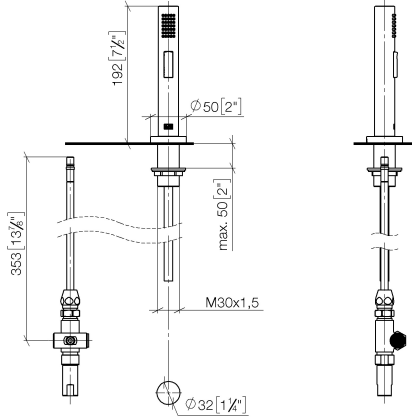

Rinsing spray set - Brushed Platinum

ELIO

27 721 970

Fits: ELIO, TARA, TARA ULTRA

- with round rosette
- spray flow
- automatic spout/shower diverter
- height of mixer 191 mm
- hole diameter rinsing spray 32mm
- fabric braided hose 1500 mm
- sprayface with anti-scaling system
- lead-free

Can only be combined with 33826790, 32800790, 33826888, 32815888, 20815892, 33826875.

Intrinsic protection against back flow.

	Brushed Platinum	27 721 970-06
	Chrome	27 721 970-00
	Platinum	27 721 970-08
	Durabass (23kt Gold)	27 721 970-09
	Dark Chrome	27 721 970-19
	Brushed Durabass (23kt Gold)	27 721 970-28
	Matte Black	27 721 970-33
	Brushed Champagne (22kt Gold)	27 721 970-46
	Champagne (22kt Gold)	27 721 970-47
	Brushed Chrome	27 721 970-93
	Brushed Dark Platinum	27 721 970-99

27 721 970

mm [inches]

Flow rate chart

Codes & Standards

DIN 4109

EN 1717

ISO 3822

NSF372

ELIO

27 721 970

Spare parts list

Product version up to 10/27/2020

Product version from 10/27/2020

No.	Item Number	Name	Quantity used	Delivery time
	04 24 02 046 01-07	pipe	19	10