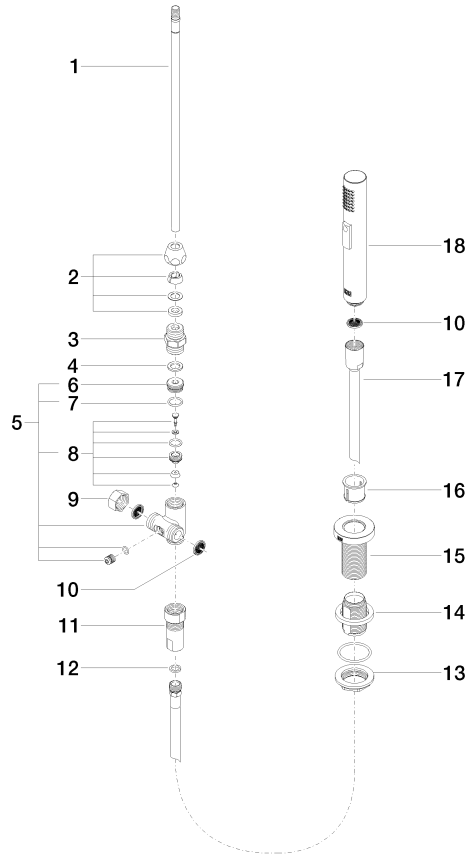

Rinsing spray set - Brushed Platinum

ELIO

27 721 970

Fits: ELIO, TARA, TARA ULTRA

- with round rosette
- spray flow
- automatic spout/shower diverter
- height of mixer 191 mm
- hole diameter rinsing spray 32mm
- fabric braided hose 1500 mm
- sprayface with anti-scaling system
- lead-free

27 721 970

mm [inches]

Flow rate chart

Codes & Standards

DIN 4109

EN 1717

ISO 3822

NSF372

IAPMO_6

LGA_18

Belgaqua_21-027-2

27 721 970

Product version up to 10/27/2020

Product version from 10/27/2020

Parts for other
finishes can be found
here: [Chrome](#)

Rinsing spray set - Brushed Platinum

ELIO

27 721 970

Spare parts list

Product version up to 10/27/2020

Product version from 10/27/2020

No.	Item Number	Name	Quantity used	Delivery time
	04 24 02 046 01-07	pipe	19	10