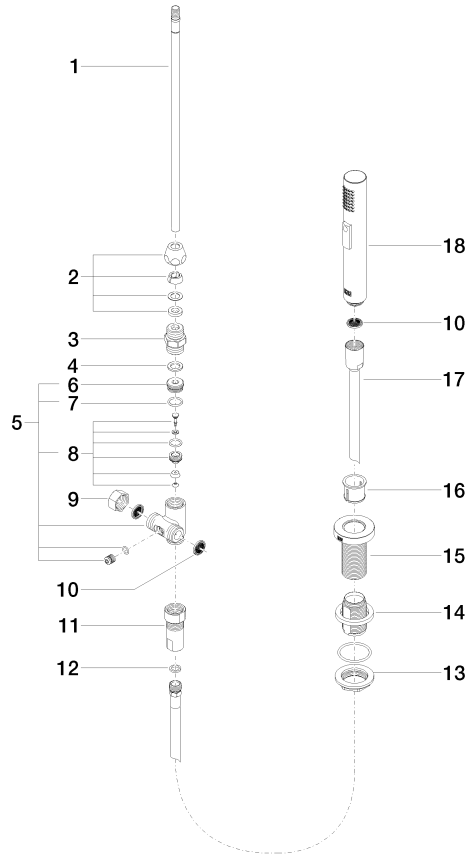

27 721 970

Product version up to 10/27/2020

Product version from 10/27/2020

Parts for other
finishes can be found
here: Chrome