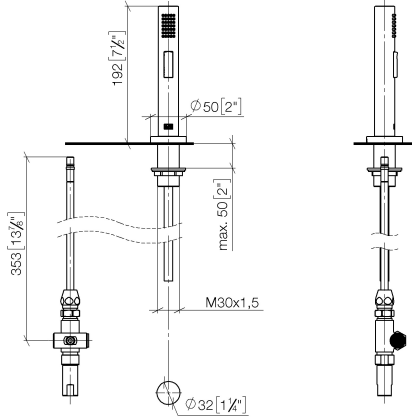

Rinsing spray set - Platinum

ELIO

27 721 970

Fits: ELIO, TARA, TARA ULTRA

- with round rosette
- spray flow
- automatic spout/shower diverter
- height of mixer 191 mm
- hole diameter rinsing spray 32mm
- fabric braided hose 1500 mm
- sprayface with anti-scaling system
- lead-free

Can only be combined with 33826790, 32800790, 33826888, 32815888, 20815892, 33826875.

Intrinsic protection against back flow.

	Platinum	27 721 970-08
	Chrome	27 721 970-00
	Brushed Platinum	27 721 970-06
	Durabress (23kt Gold)	27 721 970-09
	Dark Chrome	27 721 970-19
	Brushed Durabress (23kt Gold)	27 721 970-28
	Matte Black	27 721 970-33
	Brushed Champagne (22kt Gold)	27 721 970-46
	Champagne (22kt Gold)	27 721 970-47
	Brushed Chrome	27 721 970-93
	Brushed Dark Platinum	27 721 970-99

27 721 970

mm [inches]

Flow rate chart

Codes & Standards

DIN 4109

EN 1717

ISO 3822

NSF372