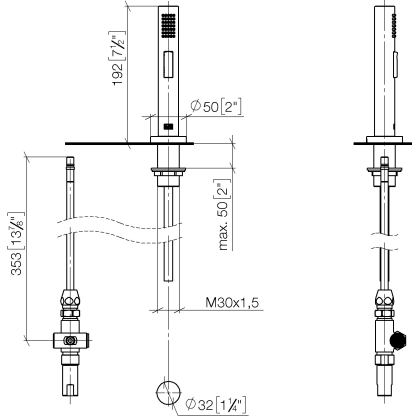

Rinsing spray set - Durabronz (23kt Gold)

ELIO

27 721 970

Fits: ELIO, TARA, TARA ULTRA

- with round rosette
- spray flow
- automatic spout/shower diverter
- height of mixer 191 mm
- hole diameter rinsing spray 32mm
- fabric braided hose 1500 mm
- sprayface with anti-scaling system
- lead-free

Can only be combined with 33826790, 32800790, 33826888, 32815888, 20815892, 33826875.

Intrinsic protection against back flow.

| | | |
|--|-------------------------------|---------------|
|  | Durabronz (23kt Gold) | 27 721 970-09 |
|  | Chrome | 27 721 970-00 |
|  | Brushed Platinum | 27 721 970-06 |
|  | Platinum | 27 721 970-08 |
|  | Dark Chrome | 27 721 970-19 |
|  | Brushed Durabronz (23kt Gold) | 27 721 970-28 |
|  | Matte Black | 27 721 970-33 |
|  | Brushed Champagne (22kt Gold) | 27 721 970-46 |
|  | Champagne (22kt Gold) | 27 721 970-47 |
|  | Brushed Chrome | 27 721 970-93 |
|  | Brushed Dark Platinum | 27 721 970-99 |

27 721 970

mm [inches]

Flow rate chart

Codes & Standards

DIN 4109

EN 1717

ISO 3822

NSF372

27 721 970

Spare parts list

Product version from 10/27/2020

| No. | Item Number | Name | Quantity used | Delivery time |
|-----|--------------------|------|---------------|---------------|
| | 04 24 02 046 01-07 | pipe | 19 | 10 |