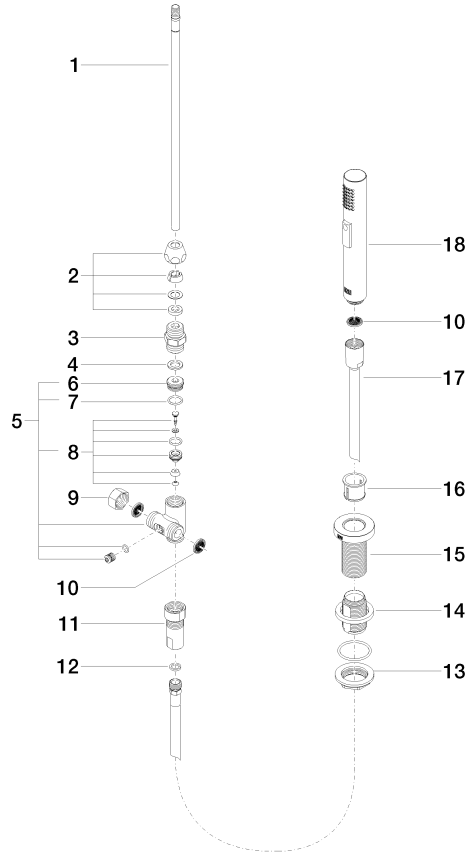

Rinsing spray set - Durabronz (23kt Gold)

ELIO

27 721 970

Fits: ELIO, TARA, TARA ULTRA

- with round rosette
- spray flow
- automatic spout/shower diverter
- height of mixer 191 mm
- hole diameter rinsing spray 32mm
- fabric braided hose 1500 mm
- sprayface with anti-scaling system
- lead-free

27 721 970

mm [inches]

Flow rate chart

Codes & Standards

DIN 4109

EN 1717

ISO 3822

NSF372

IAPMO_6

LGA_18

Belgaqua_21-027-2

27 721 970

Product version from 10/27/2020

Parts for other
finishes can be found
here: [Chrome](#)

Rinsing spray set - Durabrass (23kt Gold)

ELIO

27 721 970

Spare parts list

Product version from 10/27/2020

| No. | Item Number | Name | Quantity used | Delivery time |
|-----|--------------------|------|---------------|---------------|
| | 04 24 02 046 01-07 | pipe | 19 | 10 |