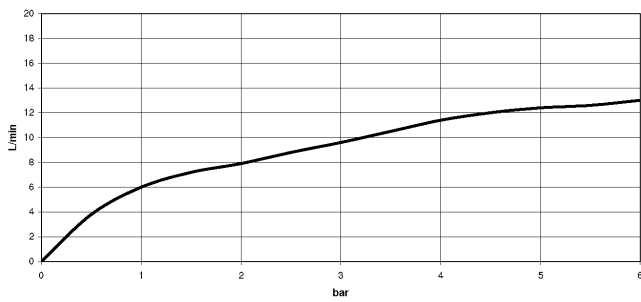

Can only be combined with 33826790, 32800790, 33826888, 32815888, 20815892, 33826875.

Intrinsic protection against back flow.

| | | |
|--|-------------------------------|---------------|
|  | Durabronz (23kt Gold) | 27 721 970-09 |
|  | Chrome | 27 721 970-00 |
|  | Brushed Platinum | 27 721 970-06 |
|  | Platinum | 27 721 970-08 |
|  | Dark Chrome | 27 721 970-19 |
|  | Brushed Durabronz (23kt Gold) | 27 721 970-28 |
|  | Matte Black | 27 721 970-33 |
|  | Brushed Champagne (22kt Gold) | 27 721 970-46 |
|  | Champagne (22kt Gold) | 27 721 970-47 |
|  | Brushed Chrome | 27 721 970-93 |
|  | Brushed Dark Platinum | 27 721 970-99 |

27 721 970

mm [inches]

Flow rate chart

Codes & Standards

DIN 4109

EN 1717

ISO 3822

NSF372