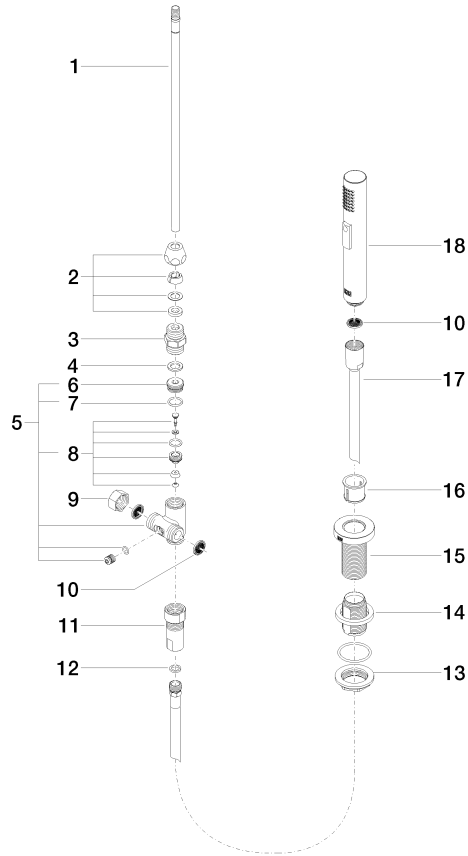

Rinsing spray set - Dark Chrome

ELIO

27 721 970

Fits: ELIO, TARA, TARA ULTRA

- with round rosette
- spray flow
- automatic spout/shower diverter
- height of mixer 191 mm
- hole diameter rinsing spray 32mm
- fabric braided hose 1500 mm
- sprayface with anti-scaling system
- lead-free

27 721 970

mm [inches]

Flow rate chart

Codes & Standards

DIN 4109

ISO 3822

NSF372

NSF61

### Certificates

LGA\_29

IAPMO\_N-4976

IAPMO\_6

LGA\_18

27 721 970

Parts for other  
finishes can be found  
here: [Chrome](#)

### **Spare parts list**