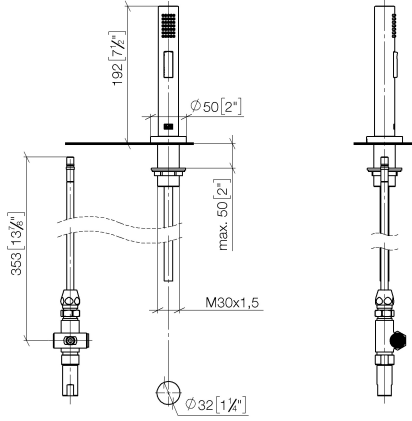

Rinsing spray set - Dark Chrome

ELIO

27 721 970

Fits: ELIO, TARA, TARA ULTRA

- with round rosette
- spray flow
- automatic spout/shower diverter
- height of mixer 191 mm
- hole diameter rinsing spray 32mm
- fabric braided hose 1500 mm
- sprayface with anti-scaling system
- lead-free

Can only be combined with 33826790, 32800790, 33826888, 32815888, 20815892, 33826875.

Intrinsic protection against back flow.

	Dark Chrome	27 721 970-19
	Chrome	27 721 970-00
	Brushed Platinum	27 721 970-06
	Platinum	27 721 970-08
	Durabronze (23kt Gold)	27 721 970-09
	Brushed Durabronze (23kt Gold)	27 721 970-28
	Matte Black	27 721 970-33
	Brushed Champagne (22kt Gold)	27 721 970-46
	Champagne (22kt Gold)	27 721 970-47
	Brushed Chrome	27 721 970-93
	Brushed Dark Platinum	27 721 970-99

27 721 970

mm [inches]

Flow rate chart

Codes & Standards

DIN 4109

ISO 3822

NSF372

NSF61