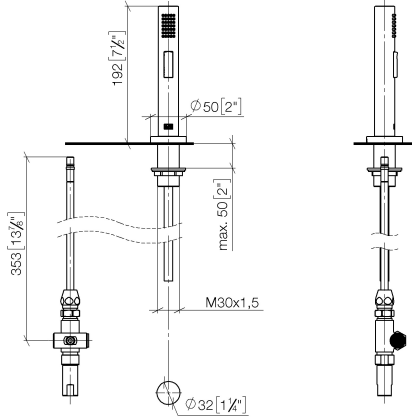

Rinsing spray set - Brushed Durabron (23kt Gold)

ELIO

27 721 970

Fits: ELIO, TARA, TARA ULTRA

- with round rosette
- spray flow
- automatic spout/shower diverter
- height of mixer 191 mm
- hole diameter rinsing spray 32mm
- fabric braided hose 1500 mm
- sprayface with anti-scaling system
- lead-free

Can only be combined with 33826790, 32800790, 33826888, 32815888, 20815892, 33826875.

Intrinsic protection against back flow.

	Brushed Durabron (23kt Gold)	27 721 970-28
	Chrome	27 721 970-00
	Brushed Platinum	27 721 970-06
	Platinum	27 721 970-08
	Durabron (23kt Gold)	27 721 970-09
	Dark Chrome	27 721 970-19
	Matte Black	27 721 970-33
	Brushed Champagne (22kt Gold)	27 721 970-46
	Champagne (22kt Gold)	27 721 970-47
	Brushed Chrome	27 721 970-93
	Brushed Dark Platinum	27 721 970-99

27 721 970

mm [inches]

Flow rate chart

Codes & Standards

DIN 4109

EN 1717

ISO 3822

NSF372

ELIO

27 721 970

Spare parts list

Product version up to 10/27/2020

Product version from 10/27/2020

No.	Item Number	Name	Quantity used	Delivery time
	04 24 02 046 01-07	pipe	19	10