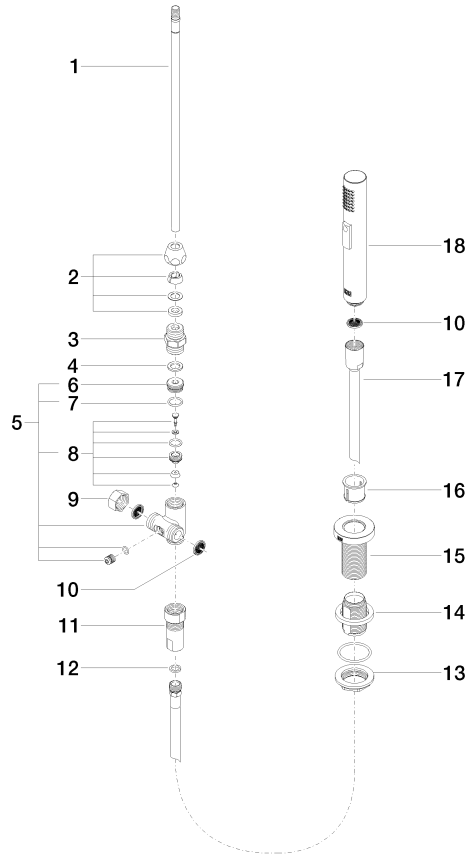

Rinsing spray set - Brushed Durabron (23kt Gold)

ELIO

27 721 970

Fits: ELIO, TARA, TARA ULTRA

- with round rosette
- spray flow
- automatic spout/shower diverter
- height of mixer 191 mm
- hole diameter rinsing spray 32mm
- fabric braided hose 1500 mm
- sprayface with anti-scaling system
- lead-free

27 721 970

mm [inches]

Flow rate chart

Codes & Standards

DIN 4109

EN 1717

ISO 3822

NSF372

IAPMO_6

LGA_18

Belgaqua_21-027-2

27 721 970

Product version up to 10/27/2020

Product version from 10/27/2020

Parts for other
finishes can be found
here: Chrome

Rinsing spray set - Brushed Durabronz (23kt Gold)

ELIO

27 721 970

Spare parts list

Product version up to 10/27/2020

Product version from 10/27/2020

No.	Item Number	Name	Quantity used	Delivery time
	04 24 02 046 01-07	pipe	19	10