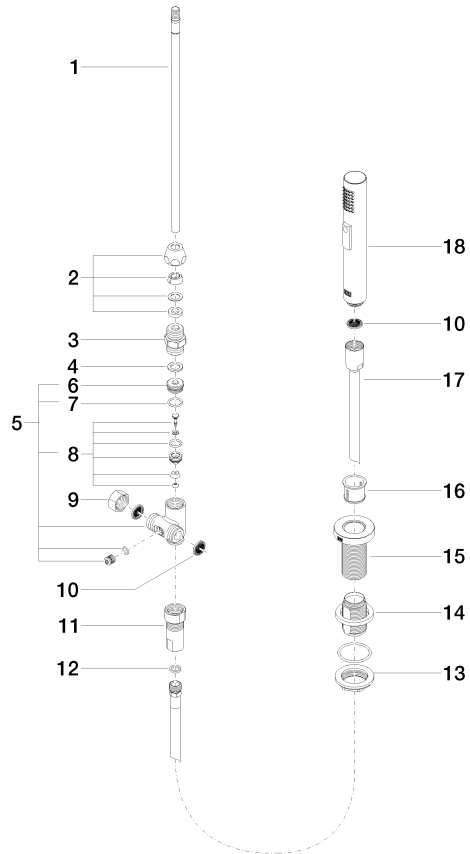

Rinsing spray set - Matte Black

ELIO

27 721 970

Fits: ELIO, TARA, TARA ULTRA

- with round rosette
- spray flow
- automatic spout/shower diverter
- height of mixer 191 mm
- hole diameter rinsing spray 32mm
- fabric braided hose 1500 mm
- sprayface with anti-scaling system
- lead-free

27 721 970

mm [inches]

Flow rate chart

Codes & Standards

DIN 4109

EN 1717

ISO 3822

NSF372

IAPMO_6

LGA_18

Belgaqua_21-027-2

27 721 970

Product version from 10/27/2020

Parts for other finishes can be found here: [Chrome](#)

Rinsing spray set - Matte Black

ELIO

27 721 970

Spare parts list

Product version from 10/27/2020

No.	Item Number	Name	Quantity used	Delivery time
	04 24 02 046 01-07	pipe	19	10