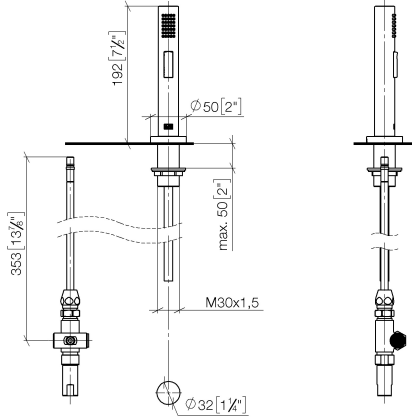

Rinsing spray set - Matte Black

ELIO

27 721 970

Fits: ELIO, TARA, TARA ULTRA

- with round rosette
- spray flow
- automatic spout/shower diverter
- height of mixer 191 mm
- hole diameter rinsing spray 32mm
- fabric braided hose 1500 mm
- sprayface with anti-scaling system
- lead-free

Can only be combined with 33826790, 32800790, 33826888, 32815888, 20815892, 33826875.

Intrinsic protection against back flow.

	Matte Black	27 721 970-33
	Chrome	27 721 970-00
	Brushed Platinum	27 721 970-06
	Platinum	27 721 970-08
	Durabrand (23kt Gold)	27 721 970-09
	Dark Chrome	27 721 970-19
	Brushed Durabrand (23kt Gold)	27 721 970-28
	Brushed Champagne (22kt Gold)	27 721 970-46
	Champagne (22kt Gold)	27 721 970-47
	Brushed Chrome	27 721 970-93
	Brushed Dark Platinum	27 721 970-99

27 721 970

mm [inches]

Flow rate chart

Codes & Standards

DIN 4109

EN 1717

ISO 3822

NSF372

27 721 970

Spare parts list

Product version from 10/27/2020

No.	Item Number	Name	Quantity used	Delivery time
	04 24 02 046 01-07	pipe	19	10