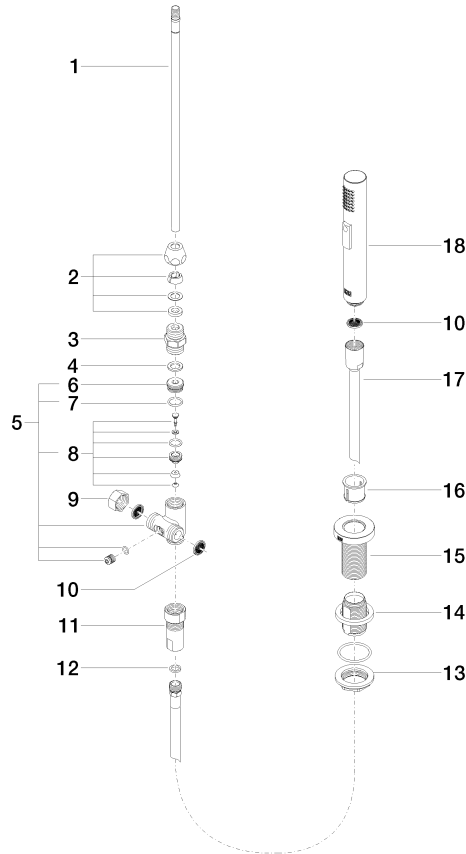

Rinsing spray set - Champagne (22kt Gold)

ELIO

27 721 970

Fits: ELIO, TARA, TARA ULTRA

- with round rosette
- spray flow
- automatic spout/shower diverter
- height of mixer 191 mm
- hole diameter rinsing spray 32mm
- fabric braided hose 1500 mm
- sprayface with anti-scaling system
- lead-free

27 721 970

mm [inches]

Flow rate chart

Codes & Standards

DIN 4109

ISO 3822

NSF372

NSF61

LGA_18

27 721 970

Parts for other
finishes can be found
here: [Chrome](#)

Rinsing spray set - Champagne (22kt Gold)

ELIO

27 721 970

Spare parts list