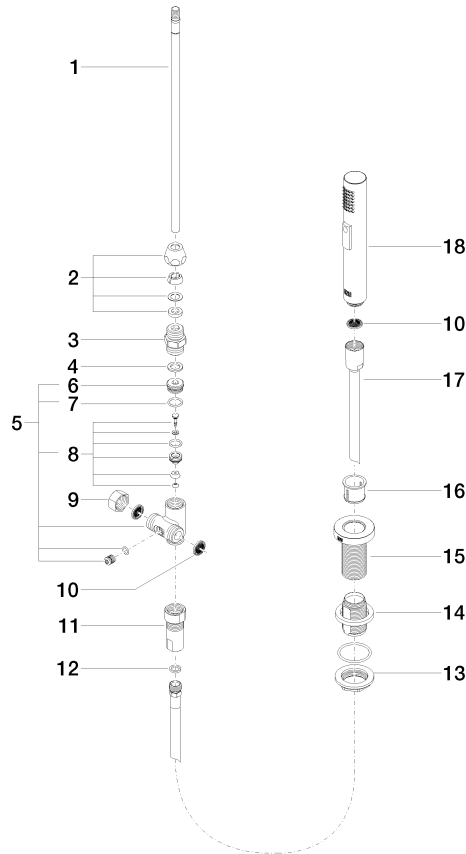

Rinsing spray set - Brushed Chrome

ELIO

27 721 970

Fits: ELIO, TARA, TARA ULTRA

- with round rosette
- spray flow
- automatic spout/shower diverter
- height of mixer 191 mm
- hole diameter rinsing spray 32mm
- fabric braided hose 1500 mm
- sprayface with anti-scaling system
- lead-free

27 721 970

mm [inches]

Flow rate chart

Codes & Standards

DIN 4109

ISO 3822

NSF372

NSF61

LGA_18

27 721 970

Product version from 10/27/2020

Parts for other finishes can be found here: [Chrome](#)

Rinsing spray set - Brushed Chrome

ELIO

27 721 970

Spare parts list

Product version from 10/27/2020

No.	Item Number	Name	Quantity used	Delivery time
	04 24 02 046 01-07	pipe	19	10