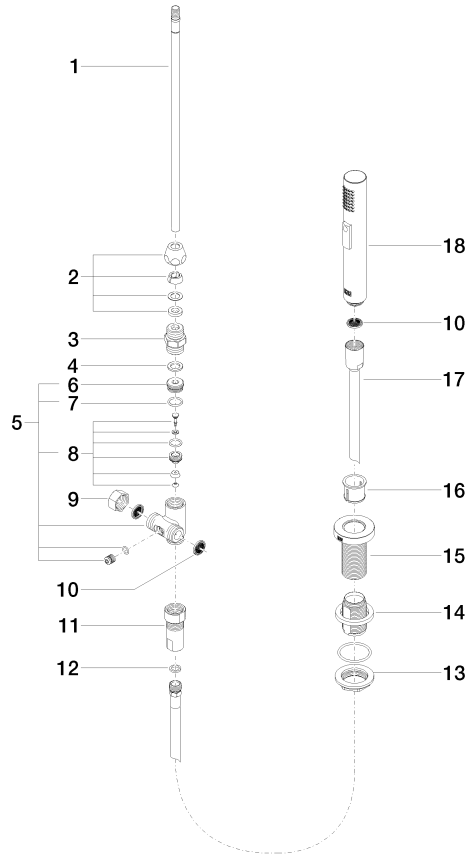

27 721 970

Product version up to 10/27/2020

Product version from 10/27/2020

Parts for other finishes can be found here: [Chrome](#)