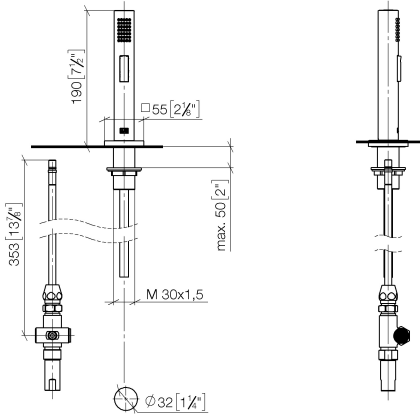

Rinsing spray set - Chrome

LOT

27 722 970

- with angular rosette
- spray flow
- automatic spout/shower diverter
- height of mixer 189 mm
- hole diameter rinsing spray 32mm
- fabric braided hose 1500 mm
- sprayface with anti-scaling system
- lead-free

Can only be combined with 32800680, 32843680.

Intrinsic protection against back flow.

	Chrome	27 722 970-00
	Brushed Platinum	27 722 970-06
	Platinum	27 722 970-08
	Durabross (23kt Gold)	27 722 970-09
	Dark Chrome	27 722 970-19
	Brushed Durabross (23kt Gold)	27 722 970-28
	Brushed Champagne (22kt Gold)	27 722 970-46
	Champagne (22kt Gold)	27 722 970-47
	Brushed Chrome	27 722 970-93
	Brushed Dark Platinum	27 722 970-99

27 722 970

mm [inches]

Flow rate chart

Certificates

Belgaqua_21-027- 27_3. IAPMO_N-4976 (2). LGA_29572. IAPMO_6397. LGA_38645.

27 722 970

Spare parts list

No.	Item Number	Name	Quantity used	Delivery time
1	04 24 02 046 01-07	pipe	1	10
2	90 23 30 040 00-00	threaded connector	1	10
3	90 24 03 168 00 90	nipple	1	2
4	90 14 20 002 00 90	seal	1	2
5	90 17 09 046 10 90	diverter	1	2
6	09 24 04 112 10 90	nipple	1	2
7	90 14 10 033 00 90	seal	1	2
8	90 21 10 031 10 90	diverter	1	2
9	04 21 02 006 00 92	cap	1	2
10	09 23 01 039 90	sieve	2	2
11	90 24 03 241 00 90	nipple	1	2
12	90 14 20 019 00 90	seal	1	2
13	04 23 10 032 46 90	fixing set	1	2
14	09 30 01 090-07	sleeve	1	30
16	90 18 40 085 00 90	sleeve	1	2
17	90 30 02 062 00-00	hose	1	2
18	04 12 11 158 00-00	shower	1	10