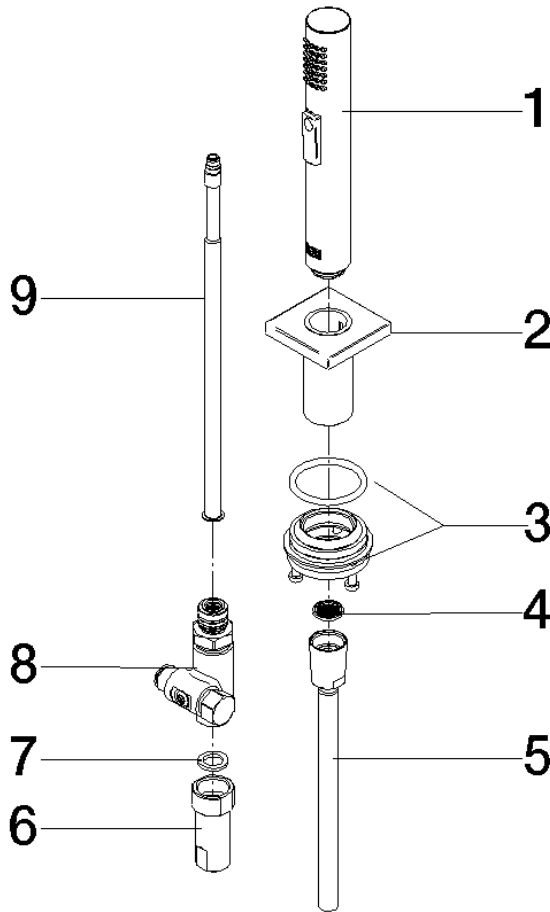

## Rinsing spray set - Chrome

27 723 970

- with angular rosette
- spray flow
- automatic spout/shower diverter
- height of mixer 190 mm
- hole diameter rinsing spray 32mm
- fabric braided hose 1500 mm
- sprayface with anti-scaling system
- lead-free

Can only be combined with 33826680, 32815680.

Intrinsic protection against back flow.

Residual water may emerge from the spray after closing.

Operating unit can be positioned freely.

	Chrome	27 723 970-00
	Brushed Platinum	27 723 970-06
	Platinum	27 723 970-08
	Dark Chrome	27 723 970-19
	Brushed Durabronze (23kt Gold)	27 723 970-28
	Brushed Champagne (22kt Gold)	27 723 970-46
	Champagne (22kt Gold)	27 723 970-47
	Brushed Dark Platinum	27 723 970-99

# Rinsing spray set - Chrome

27 723 970

mm [inches]

### Spare parts list

No.	Item Number	Name	Quantity used	Delivery time
1	04 12 11 158 00-00	shower	1	10
2	90 27 78 011 00-00	shaft	1	-
Spare part can no longer be ordered, please order the replacement item				
3	90 30 10 058 00 90	fixing set	1	10
4	09 23 01 039 90	sieve	1	2
5	90 30 02 062 00-00	hose	1	2
6	90 24 03 241 00 90	nipple	1	2
7	90 14 20 026 00 90	seal	1	2
8	90 17 09 046 12 90	diverter	1	2
9	90 28 20 068 00 90	connection	1	2