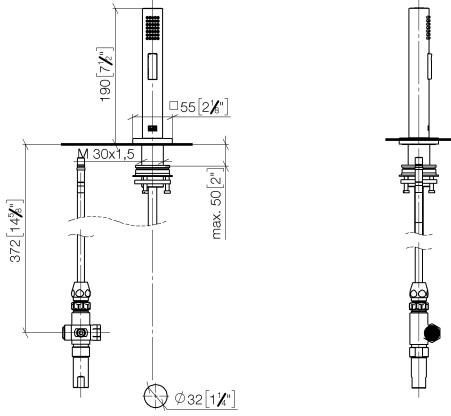

Rinsing spray set - Platinum

27 723 970

- with angular rosette
- spray flow
- automatic spout/shower diverter
- height of mixer 190 mm
- hole diameter rinsing spray 32mm
- fabric braided hose 1500 mm
- sprayface with anti-scaling system
- lead-free

Can only be combined with 33826680, 32815680.

Intrinsic protection against back flow.

Residual water may emerge from the spray after closing.

Operating unit can be positioned freely.

	Platinum	27 723 970-08
	Chrome	27 723 970-00
	Brushed Platinum	27 723 970-06
	Dark Chrome	27 723 970-19
	Brushed Durabronze (23kt Gold)	27 723 970-28
	Brushed Champagne (22kt Gold)	27 723 970-46
	Champagne (22kt Gold)	27 723 970-47
	Brushed Dark Platinum	27 723 970-99

Rinsing spray set - Platinum

27 723 970

mm [inches]

Rinsing spray set - Platinum

27 723 970

Product version from 2/1/2023

Parts for other finishes can be found here: [Chrome](#)

Rinsing spray set - Platinum

27 723 970

Spare parts list

Product version from 2/1/2023

No.	Item Number	Name	Quantity used	Delivery time
	04 12 11 158 00-08	shower	9	40