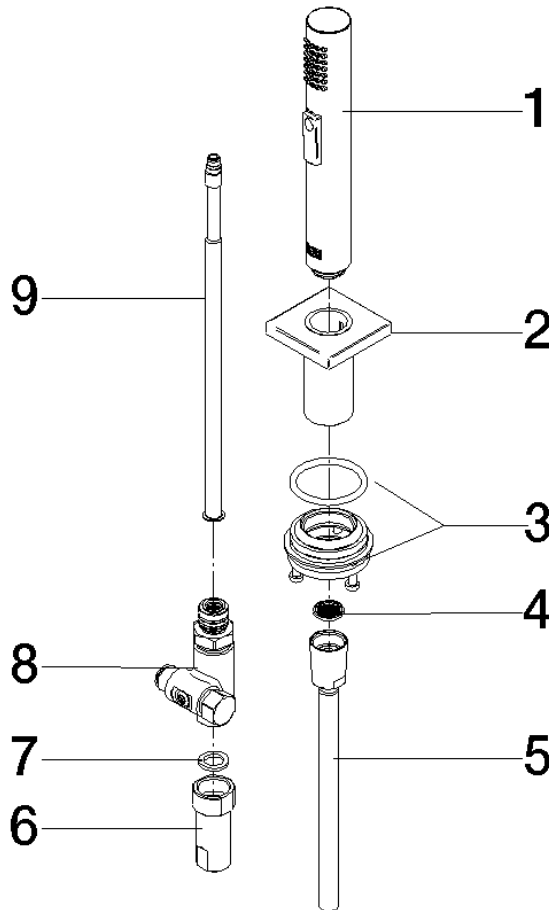

Rinsing spray set - Platinum

27 723 970

- with angular rosette
- spray flow
- automatic spout/shower diverter
- height of mixer 190 mm
- hole diameter rinsing spray 32mm
- fabric braided hose 1500 mm
- sprayface with anti-scaling system
- lead-free

Can only be combined with 33826680, 32815680.

Intrinsic protection against back flow.

Residual water may emerge from the spray after closing.

Operating unit can be positioned freely.

	Platinum	27 723 970-08
	Chrome	27 723 970-00
	Brushed Platinum	27 723 970-06
	Dark Chrome	27 723 970-19
	Brushed Durabronze (23kt Gold)	27 723 970-28
	Brushed Champagne (22kt Gold)	27 723 970-46
	Champagne (22kt Gold)	27 723 970-47
	Brushed Dark Platinum	27 723 970-99

Rinsing spray set - Platinum

27 723 970

mm [inches]

Rinsing spray set - Platinum

27 723 970

Product version from 2/1/2023

Parts for other finishes can be found here: [Chrome](#)

Rinsing spray set - Platinum

27 723 970

Spare parts list

Product version from 2/1/2023

No.	Item Number	Name	Quantity used	Delivery time
	04 12 11 158 00-08	shower	9	40