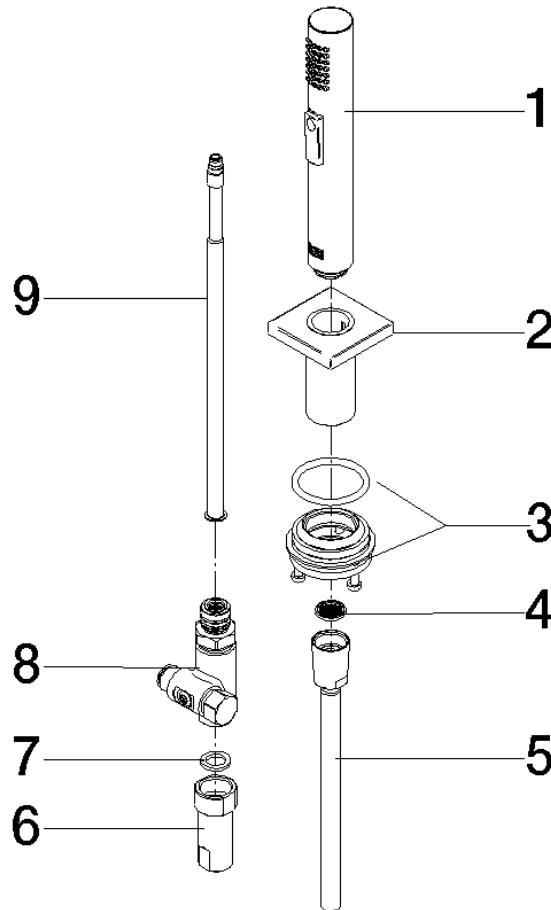

Rinsing spray set - Brushed Durabron (23kt Gold)

27 723 970

- with angular rosette
- spray flow
- automatic spout/shower diverter
- height of mixer 190 mm
- hole diameter rinsing spray 32mm
- fabric braided hose 1500 mm
- sprayface with anti-scaling system
- lead-free

Can only be combined with 33826680, 32815680.

Intrinsic protection against back flow.

Residual water may emerge from the spray after closing.

Operating unit can be positioned freely.

	Brushed Durabron (23kt Gold)	27 723 970-28
	Chrome	27 723 970-00
	Brushed Platinum	27 723 970-06
	Platinum	27 723 970-08
	Dark Chrome	27 723 970-19
	Brushed Champagne (22kt Gold)	27 723 970-46
	Champagne (22kt Gold)	27 723 970-47
	Brushed Dark Platinum	27 723 970-99

Rinsing spray set - Brushed Durabronze (23kt Gold)

27 723 970

mm [inches]

Rinsing spray set - Brushed Durabronz (23kt Gold)

27 723 970

Product version from 2/1/2023

Parts for other finishes can be found here: [Chrome](#)

Rinsing spray set - Brushed Durabrass (23kt Gold)

27 723 970

Spare parts list

Product version from 2/1/2023

No.	Item Number	Name	Quantity used	Delivery time
	04 12 11 158 00-28	shower	9	20