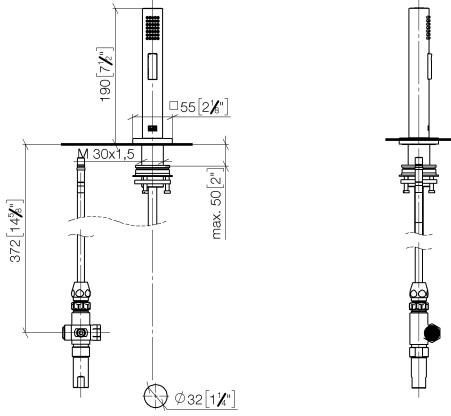

Rinsing spray set - Brushed Durabron (23kt Gold)

27 723 970

- with angular rosette
- spray flow
- automatic spout/shower diverter
- height of mixer 190 mm
- hole diameter rinsing spray 32mm
- fabric braided hose 1500 mm
- sprayface with anti-scaling system
- lead-free

Can only be combined with 33826680, 32815680.

Intrinsic protection against back flow.

Residual water may emerge from the spray after closing.

Operating unit can be positioned freely.

	Brushed Durabron (23kt Gold)	27 723 970-28
	Chrome	27 723 970-00
	Brushed Platinum	27 723 970-06
	Platinum	27 723 970-08
	Dark Chrome	27 723 970-19
	Brushed Champagne (22kt Gold)	27 723 970-46
	Champagne (22kt Gold)	27 723 970-47
	Brushed Dark Platinum	27 723 970-99

Rinsing spray set - Brushed Durabronze (23kt Gold)

27 723 970

mm [inches]

Rinsing spray set - Brushed Durabronz (23kt Gold)

27 723 970

Product version from 2/1/2023

Parts for other finishes can be found here: [Chrome](#)

Rinsing spray set - Brushed Durabrass (23kt Gold)

27 723 970

Spare parts list

Product version from 2/1/2023

No.	Item Number	Name	Quantity used	Delivery time
	04 12 11 158 00-28	shower	9	20