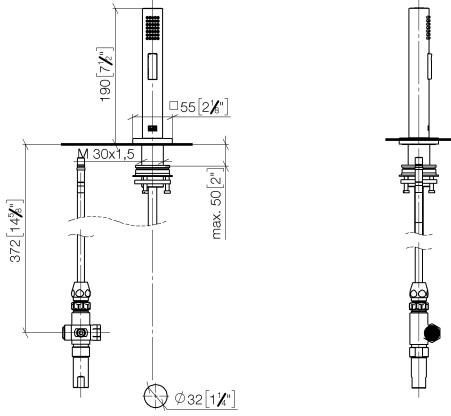

## Rinsing spray set - Brushed Dark Platinum

27 723 970

- with angular rosette
- spray flow
- automatic spout/shower diverter
- height of mixer 190 mm
- hole diameter rinsing spray 32mm
- fabric braided hose 1500 mm
- sprayface with anti-scaling system
- lead-free

Can only be combined with 33826680, 32815680.

Intrinsic protection against back flow.

Residual water may emerge from the spray after closing.

Operating unit can be positioned freely.

	Brushed Dark Platinum	27 723 970-99
	Chrome	27 723 970-00
	Brushed Platinum	27 723 970-06
	Platinum	27 723 970-08
	Dark Chrome	27 723 970-19
	Brushed Durabronze (23kt Gold)	27 723 970-28
	Brushed Champagne (22kt Gold)	27 723 970-46
	Champagne (22kt Gold)	27 723 970-47

# Rinsing spray set - Brushed Dark Platinum

27 723 970

mm [inches]