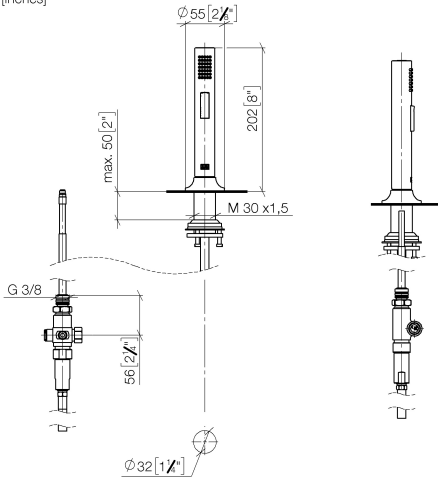

27 731 809

- with round rosette
- spray flow
- automatic spout/shower diverter
- height of mixer 202 mm
- hole diameter rinsing spray 32mm
- fabric braided hose 1500 mm
- sprayface with anti-scaling system
- lead-free

Can only be combined with 33810809, 33826809, 19815809, 19825809.

Intrinsic protection against back flow.

Residual water may emerge from the spray after closing.

Operating unit can be positioned freely.

	Brushed Platinum	27 731 809-06
	Chrome	27 731 809-00
	Platinum	27 731 809-08
	Durabress (23kt Gold)	27 731 809-09
	Dark Chrome	27 731 809-19
	Brushed Durabress (23kt Gold)	27 731 809-28
	Matte Black	27 731 809-33
	Brushed Champagne (22kt Gold)	27 731 809-46
	Champagne (22kt Gold)	27 731 809-47
	Brushed Chrome	27 731 809-93
	Brushed Dark Platinum	27 731 809-99

27 731 809

mm [inches]

Codes & Standards

EN 1717

Certificates

Belgaqua_24-005-2

VAIA Rinsing spray set - Brushed Platinum

VAIA