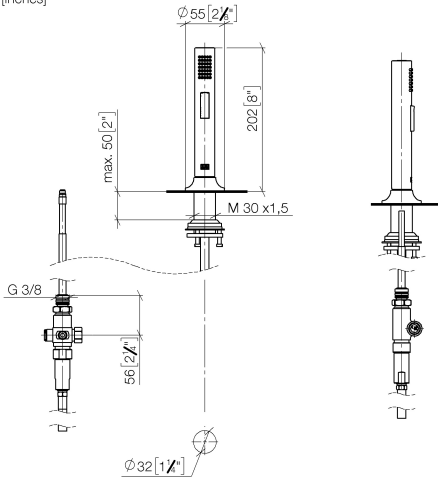

27 731 809

- with round rosette
- spray flow
- automatic spout/shower diverter
- height of mixer 202 mm
- hole diameter rinsing spray 32mm
- fabric braided hose 1500 mm
- sprayface with anti-scaling system
- lead-free

Can only be combined with 33810809, 33826809, 19815809, 19825809.

Intrinsic protection against back flow.

Residual water may emerge from the spray after closing.

Operating unit can be positioned freely.

	Platinum	27 731 809-08
	Chrome	27 731 809-00
	Brushed Platinum	27 731 809-06
	Durabronze (23kt Gold)	27 731 809-09
	Dark Chrome	27 731 809-19
	Brushed Durabronze (23kt Gold)	27 731 809-28
	Matte Black	27 731 809-33
	Brushed Champagne (22kt Gold)	27 731 809-46
	Champagne (22kt Gold)	27 731 809-47
	Brushed Chrome	27 731 809-93
	Brushed Dark Platinum	27 731 809-99

27 731 809

mm [inches]

Codes & Standards

EN 1717

Certificates

Belgaqua_24-005-2

VAIA Rinsing spray set - Platinum

VAIA