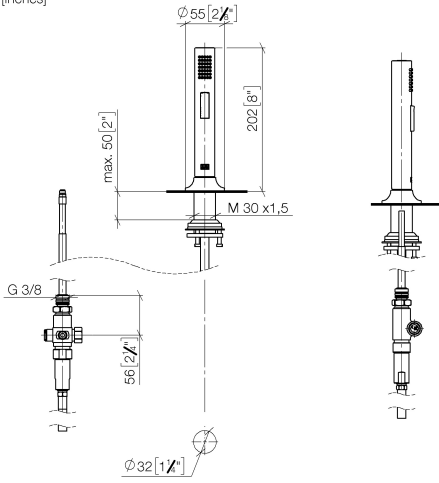

27 731 809

- with round rosette
- spray flow
- automatic spout/shower diverter
- height of mixer 202 mm
- hole diameter rinsing spray 32mm
- fabric braided hose 1500 mm
- sprayface with anti-scaling system
- lead-free

Can only be combined with 33810809, 33826809, 19815809, 19825809.

Intrinsic protection against back flow.

Residual water may emerge from the spray after closing.

Operating unit can be positioned freely.

	Durabronz (23kt Gold)	27 731 809-09
	Chrome	27 731 809-00
	Brushed Platinum	27 731 809-06
	Platinum	27 731 809-08
	Dark Chrome	27 731 809-19
	Brushed Durabronz (23kt Gold)	27 731 809-28
	Matte Black	27 731 809-33
	Brushed Champagne (22kt Gold)	27 731 809-46
	Champagne (22kt Gold)	27 731 809-47
	Brushed Chrome	27 731 809-93
	Brushed Dark Platinum	27 731 809-99

27 731 809

mm [inches]