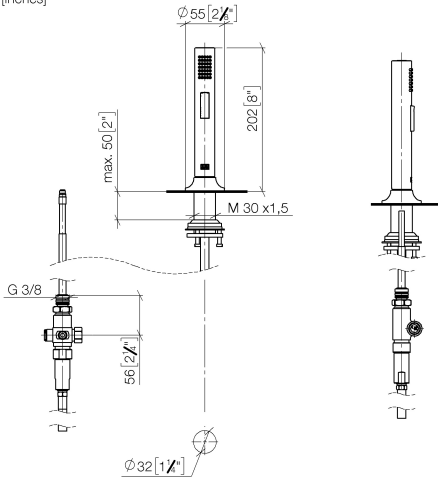

27 731 809

- with round rosette
- spray flow
- automatic spout/shower diverter
- height of mixer 202 mm
- hole diameter rinsing spray 32mm
- fabric braided hose 1500 mm
- sprayface with anti-scaling system
- lead-free

Can only be combined with 33810809, 33826809, 19815809, 19825809.

Intrinsic protection against back flow.

Residual water may emerge from the spray after closing.

Operating unit can be positioned freely.

	Dark Chrome	27 731 809-19
	Chrome	27 731 809-00
	Brushed Platinum	27 731 809-06
	Platinum	27 731 809-08
	Durabronze (23kt Gold)	27 731 809-09
	Brushed Durabronze (23kt Gold)	27 731 809-28
	Matte Black	27 731 809-33
	Brushed Champagne (22kt Gold)	27 731 809-46
	Champagne (22kt Gold)	27 731 809-47
	Brushed Chrome	27 731 809-93
	Brushed Dark Platinum	27 731 809-99

27 731 809

mm [inches]

Codes & Standards

EN 1717

Certificates

Belgaqua_24-005-2

VAIA Rinsing spray set - Dark Chrome

VAIA