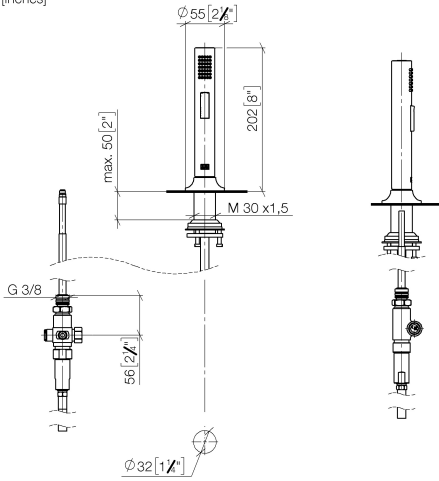

27 731 809

- with round rosette
- spray flow
- automatic spout/shower diverter
- height of mixer 202 mm
- hole diameter rinsing spray 32mm
- fabric braided hose 1500 mm
- sprayface with anti-scaling system
- lead-free

Can only be combined with 33810809, 33826809, 19815809, 19825809.

Intrinsic protection against back flow.

Residual water may emerge from the spray after closing.

Operating unit can be positioned freely.

	Brushed Durabron (23kt Gold)	27 731 809-28
	Chrome	27 731 809-00
	Brushed Platinum	27 731 809-06
	Platinum	27 731 809-08
	Durabron (23kt Gold)	27 731 809-09
	Dark Chrome	27 731 809-19
	Matte Black	27 731 809-33
	Brushed Champagne (22kt Gold)	27 731 809-46
	Champagne (22kt Gold)	27 731 809-47
	Brushed Chrome	27 731 809-93
	Brushed Dark Platinum	27 731 809-99

27 731 809

mm [inches]

Codes & Standards

EN 1717

Certificates

Belgaqua_24-005-2

VAIA Rinsing spray set - Brushed Durabronz (23kt Gold)

VAIA